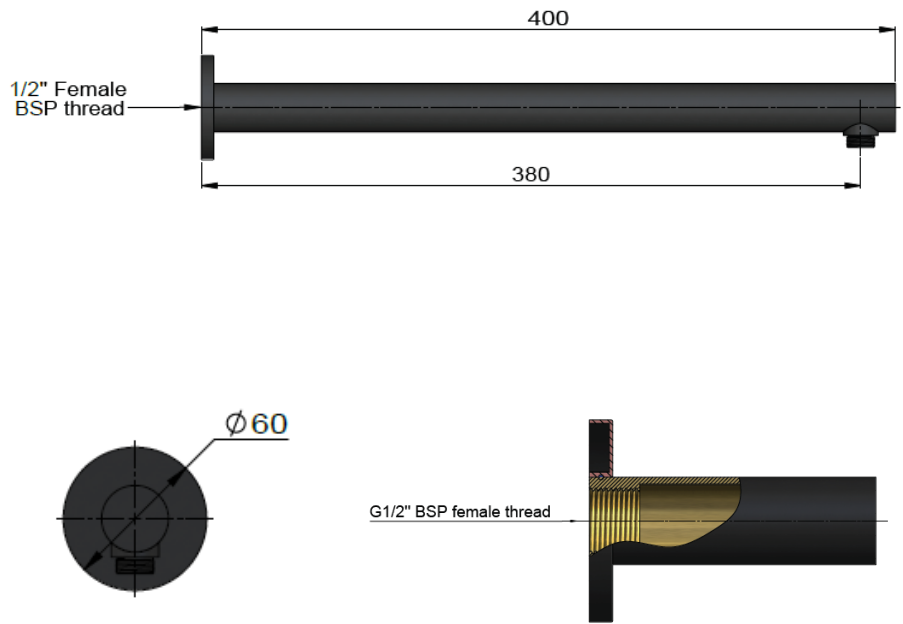

MA02-400 WALL SHOWER ARM

meir®

FEATURES

- Refer to the Meir website for warranty terms & conditions.
- Solid brass construction
- Box Weight 0.7kg
- 68mm long 1/2" threaded adapter included

CARE

- Do not install tapware using any form of acetone silicones.
- Do not apply physical items (such as tools) directly to product.
- Never use house-hold or commercial detergents, citrus based cleaners, or abrasive cleaners.
- Clean using a mild washing soap solution rinsed, and dry with a soft cloth.
- Check for any product defects before installation.
- Refer to the installation manual for correct installation.

SPECIFICATIONS

EXPLODED VIEW

Item	Description
1	Back plate
2	O-ring
3	Shower arm
4	Flat washer
5	Connector