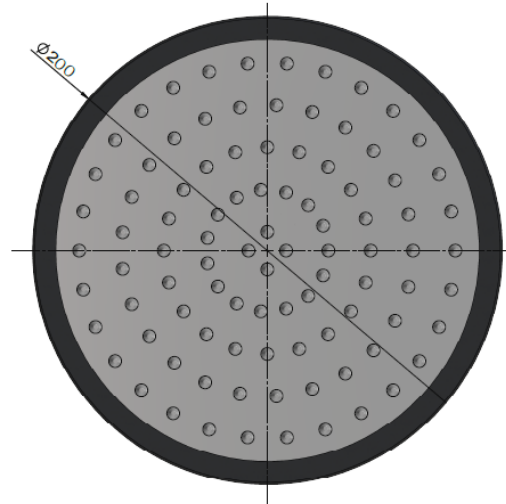

SPECIFICATIONS