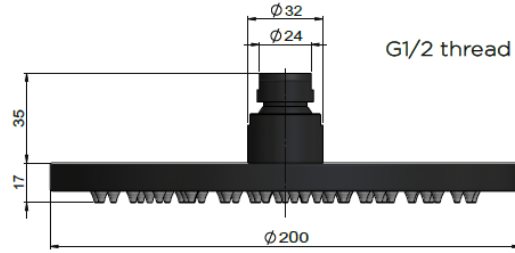

SPECIFICATIONS