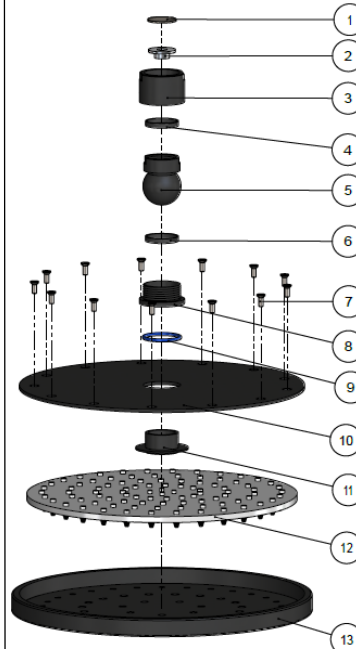

## SPECIFICATIONS

## FLOW RATE GRAPH

## EXPLODED VIEW

No.	Part Name
1	Strainer
2	Flow Controller
3	Nut
4	Wearing Ring
5	Universal Ball
6	Wearing Ring
7	Screw
8	Connet Nut
9	O-ring
10	Cover Plate
11	Connector
12	Rubber Gasket
13	Plate