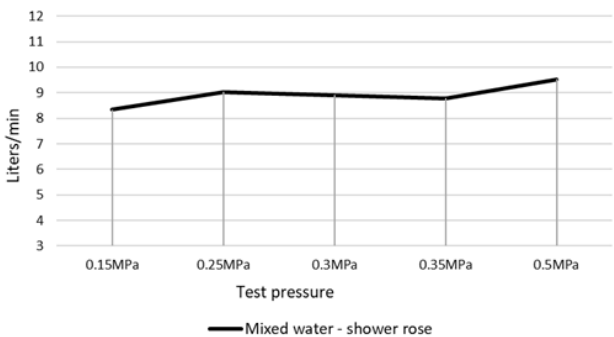

FLOW RATE GRAPH

CREDENTIALS

- Watermark AS/NZS3718WMKA25013
- 3-star WELS rated
- 9 litres p/minute
- WELS registration No: S14841