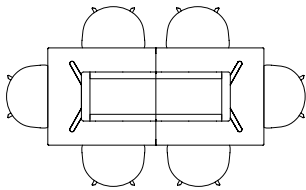

CPH30 EXTENDABLE TABLE

The table drawing below is shown with About A Chair with arm (width 59 cm).

L160 X W80 CM

L160 X W80 CM
INCL. 1 X TABLE LEAF | L210 CM

L160 X W80 CM
INCL. 2 X TABLE LEAVES | L260 CM

L160 X W80 CM
INCL. 3 X TABLE LEAVES | L310 CM

L200 X W90 CM

L200 X W90 CM
INCL. 1 X TABLE LEAF | L250 CM

L200 X W90 CM
INCL. 2 X TABLE LEAVES | L300 CM

L200 X W90 CM
INCL. 3 X TABLE LEAVES | L350 CM

L200 X W90 CM
INCL. 4 X TABLE LEAVES | L400 CM

CPH30 EXTENDABLE TABLE

The table drawing below is shown with About A Chair with arm (width 59 cm).

L250 X W90 CM

L250 X W90 CM
INCL. 1 X TABLE LEAVES | L300 CM

L250 X W90 CM
INCL. 2 X TABLE LEAVES | L350 CM

L250 X W90 CM
INCL. 3 X TABLE LEAVES | L400 CM

L250 X W90 CM
INCL. 4 X TABLE LEAVES | L450 CM