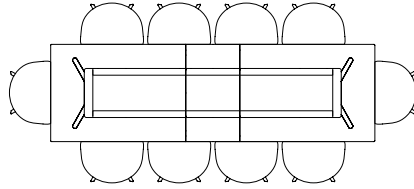

CPH30 EXTENDABLE TABLE

The table drawing below is shown with About A Chair with arm (width 59 cm).

L160 X W80 CM

L160 X W80 CM
INCL. 1 X TABLE LEAF | L210 CM

L160 X W80 CM
INCL. 2 X TABLE LEAVES | L260 CM

L160 X W80 CM
INCL. 3 X TABLE LEAVES | L310 CM

L200 X W90 CM

L200 X W90 CM
INCL. 1 X TABLE LEAF | L250 CM

L200 X W90 CM
INCL. 2 X TABLE LEAVES | L300 CM

L200 X W90 CM
INCL. 3 X TABLE LEAVES | L350 CM

L200 X W90 CM
INCL. 4 X TABLE LEAVES | L400 CM

CPH30 EXTENDABLE TABLE

The table drawing below is shown with About A Chair with arm (width 59 cm).

L250 X W90 CM

L250 X W90 CM
INCL. 1 X TABLE LEAVES | L300 CM

L250 X W90 CM
INCL. 2 X TABLE LEAVES | L350 CM

L250 X W90 CM
INCL. 3 X TABLE LEAVES | L400 CM

L250 X W90 CM
INCL. 4 X TABLE LEAVES | L450 CM