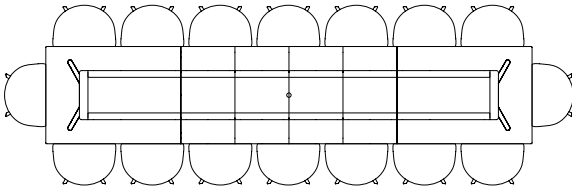

CPH30 EXTENDABLE TABLE

The table drawing below is shown with About A Chair with arm (width 59 cm).

L160 X W80 CM

L160 X W80 CM
INCL. 1 X TABLE LEAF | L210 CM

L160 X W80 CM
INCL. 2 X TABLE LEAVES | L260 CM

L160 X W80 CM
INCL. 3 X TABLE LEAVES | L310 CM

L200 X W90 CM

L200 X W90 CM
INCL. 1 X TABLE LEAF | L250 CM

L200 X W90 CM
INCL. 2 X TABLE LEAVES | L300 CM

L200 X W90 CM
INCL. 3 X TABLE LEAVES | L350 CM

L200 X W90 CM
INCL. 4 X TABLE LEAVES | L400 CM

CPH30 EXTENDABLE TABLE

The table drawing below is shown with About A Chair with arm (width 59 cm).

L250 X W90 CM

L250 X W90 CM
INCL. 1 X TABLE LEAVES | L300 CM

L250 X W90 CM
INCL. 2 X TABLE LEAVES | L350 CM

L250 X W90 CM
INCL. 3 X TABLE LEAVES | L400 CM

L250 X W90 CM
INCL. 4 X TABLE LEAVES | L450 CM