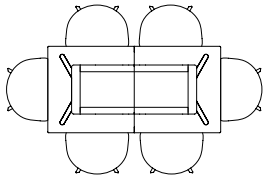

CPH30 EXTENDABLE TABLE

The table drawing below is shown with About A Chair with arm (width 59 cm).

L160 X W80 CM

L160 X W80 CM
INCL. 1 X TABLE LEAF | L210 CM

L160 X W80 CM
INCL. 2 X TABLE LEAVES | L260 CM

L160 X W80 CM
INCL. 3 X TABLE LEAVES | L310 CM

L200 X W90 CM

L200 X W90 CM
INCL. 1 X TABLE LEAF | L250 CM

L200 X W90 CM
INCL. 2 X TABLE LEAVES | L300 CM

L200 X W90 CM
INCL. 3 X TABLE LEAVES | L350 CM

L200 X W90 CM
INCL. 4 X TABLE LEAVES | L400 CM

CPH30 EXTENDABLE TABLE

The table drawing below is shown with About A Chair with arm (width 59 cm).

L250 X W90 CM

L250 X W90 CM
INCL. 1 X TABLE LEAVES | L300 CM

L250 X W90 CM
INCL. 2 X TABLE LEAVES | L350 CM

L250 X W90 CM
INCL. 3 X TABLE LEAVES | L400 CM

L250 X W90 CM
INCL. 4 X TABLE LEAVES | L450 CM