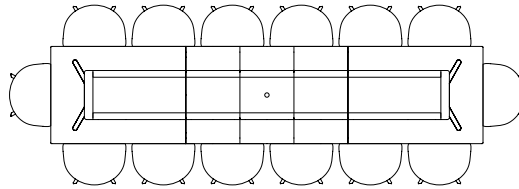

CPH30 EXTENDABLE TABLE

The table drawing below is shown with About A Chair with arm (width 59 cm).

L160 X W80 CM

L160 X W80 CM
INCL. 1 X TABLE LEAF | L210 CM

L160 X W80 CM
INCL. 2 X TABLE LEAVES | L260 CM

L160 X W80 CM
INCL. 3 X TABLE LEAVES | L310 CM

L200 X W90 CM

L200 X W90 CM
INCL. 1 X TABLE LEAF | L250 CM

L200 X W90 CM
INCL. 2 X TABLE LEAVES | L300 CM

L200 X W90 CM
INCL. 3 X TABLE LEAVES | L350 CM

L200 X W90 CM
INCL. 4 X TABLE LEAVES | L400 CM

CPH30 EXTENDABLE TABLE

The table drawing below is shown with About A Chair with arm (width 59 cm).

L250 X W90 CM

L250 X W90 CM
INCL. 1 X TABLE LEAVES | L300 CM

L250 X W90 CM
INCL. 2 X TABLE LEAVES | L350 CM

L250 X W90 CM
INCL. 3 X TABLE LEAVES | L400 CM

L250 X W90 CM
INCL. 4 X TABLE LEAVES | L450 CM