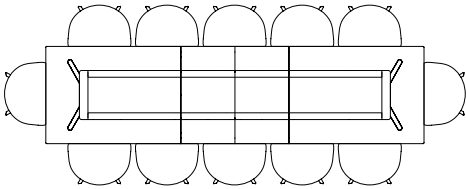

CPH30 EXTENDABLE TABLE

The table drawing below is shown with About A Chair with arm (width 59 cm).

L160 X W80 CM

L160 X W80 CM
INCL. 1 X TABLE LEAF | L210 CM

L160 X W80 CM
INCL. 2 X TABLE LEAVES | L260 CM

L160 X W80 CM
INCL. 3 X TABLE LEAVES | L310 CM

L200 X W90 CM

L200 X W90 CM
INCL. 1 X TABLE LEAF | L250 CM

L200 X W90 CM
INCL. 2 X TABLE LEAVES | L300 CM

L200 X W90 CM
INCL. 3 X TABLE LEAVES | L350 CM

L200 X W90 CM
INCL. 4 X TABLE LEAVES | L400 CM

CPH30 EXTENDABLE TABLE

The table drawing below is shown with About A Chair with arm (width 59 cm).

L250 X W90 CM

L250 X W90 CM
INCL. 1 X TABLE LEAVES | L300 CM

L250 X W90 CM
INCL. 2 X TABLE LEAVES | L350 CM

L250 X W90 CM
INCL. 3 X TABLE LEAVES | L400 CM

L250 X W90 CM
INCL. 4 X TABLE LEAVES | L450 CM