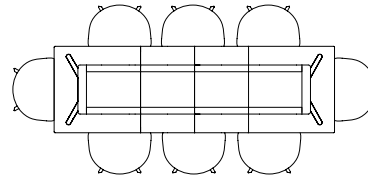

CPH30 EXTENDABLE TABLE

The table drawing below is shown with About A Chair with arm (width 59 cm).

L160 X W80 CM

L160 X W80 CM
INCL. 1 X TABLE LEAF | L210 CM

L160 X W80 CM
INCL. 2 X TABLE LEAVES | L260 CM

L160 X W80 CM
INCL. 3 X TABLE LEAVES | L310 CM

L200 X W90 CM

L200 X W90 CM
INCL. 1 X TABLE LEAF | L250 CM

L200 X W90 CM
INCL. 2 X TABLE LEAVES | L300 CM

L200 X W90 CM
INCL. 3 X TABLE LEAVES | L350 CM

L200 X W90 CM
INCL. 4 X TABLE LEAVES | L400 CM

CPH30 EXTENDABLE TABLE

The table drawing below is shown with About A Chair with arm (width 59 cm).

L250 X W90 CM

L250 X W90 CM
INCL. 1 X TABLE LEAVES | L300 CM

L250 X W90 CM
INCL. 2 X TABLE LEAVES | L350 CM

L250 X W90 CM
INCL. 3 X TABLE LEAVES | L400 CM

L250 X W90 CM
INCL. 4 X TABLE LEAVES | L450 CM