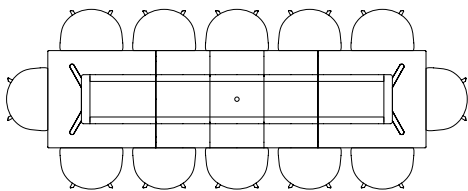

CPH30 EXTENDABLE TABLE

The table drawing below is shown with About A Chair with arm (width 59 cm).

L160 X W80 CM

L160 X W80 CM
INCL. 1 X TABLE LEAF | L210 CM

L160 X W80 CM
INCL. 2 X TABLE LEAVES | L260 CM

L160 X W80 CM
INCL. 3 X TABLE LEAVES | L310 CM

L200 X W90 CM

L200 X W90 CM
INCL. 1 X TABLE LEAF | L250 CM

L200 X W90 CM
INCL. 2 X TABLE LEAVES | L300 CM

L200 X W90 CM
INCL. 3 X TABLE LEAVES | L350 CM

L200 X W90 CM
INCL. 4 X TABLE LEAVES | L400 CM

CPH30 EXTENDABLE TABLE

The table drawing below is shown with About A Chair with arm (width 59 cm).

L250 X W90 CM

L250 X W90 CM
INCL. 1 X TABLE LEAVES | L300 CM

L250 X W90 CM
INCL. 2 X TABLE LEAVES | L350 CM

L250 X W90 CM
INCL. 3 X TABLE LEAVES | L400 CM

L250 X W90 CM
INCL. 4 X TABLE LEAVES | L450 CM