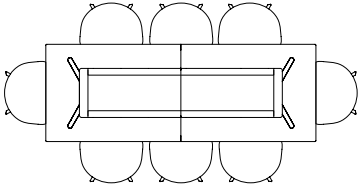

CPH30 EXTENDABLE TABLE

The table drawing below is shown with About A Chair with arm (width 59 cm).

L160 X W80 CM

L160 X W80 CM
INCL. 1 X TABLE LEAF | L210 CM

L160 X W80 CM
INCL. 2 X TABLE LEAVES | L260 CM

L160 X W80 CM
INCL. 3 X TABLE LEAVES | L310 CM

L200 X W90 CM

L200 X W90 CM
INCL. 1 X TABLE LEAF | L250 CM

L200 X W90 CM
INCL. 2 X TABLE LEAVES | L300 CM

L200 X W90 CM
INCL. 3 X TABLE LEAVES | L350 CM

L200 X W90 CM
INCL. 4 X TABLE LEAVES | L400 CM

CPH30 EXTENDABLE TABLE

The table drawing below is shown with About A Chair with arm (width 59 cm).

L250 X W90 CM

L250 X W90 CM
INCL. 1 X TABLE LEAVES | L300 CM

L250 X W90 CM
INCL. 2 X TABLE LEAVES | L350 CM

L250 X W90 CM
INCL. 3 X TABLE LEAVES | L400 CM

L250 X W90 CM
INCL. 4 X TABLE LEAVES | L450 CM