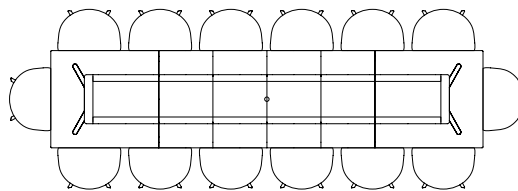

CPH30 EXTENDABLE TABLE

The table drawing below is shown with About A Chair with arm (width 59 cm).

L160 X W80 CM

L160 X W80 CM
INCL. 1 X TABLE LEAF | L210 CM

L160 X W80 CM
INCL. 2 X TABLE LEAVES | L260 CM

L160 X W80 CM
INCL. 3 X TABLE LEAVES | L310 CM

L200 X W90 CM

L200 X W90 CM
INCL. 1 X TABLE LEAF | L250 CM

L200 X W90 CM
INCL. 2 X TABLE LEAVES | L300 CM

L200 X W90 CM
INCL. 3 X TABLE LEAVES | L350 CM

L200 X W90 CM
INCL. 4 X TABLE LEAVES | L400 CM

CPH30 EXTENDABLE TABLE

The table drawing below is shown with About A Chair with arm (width 59 cm).

L250 X W90 CM

L250 X W90 CM
INCL. 1 X TABLE LEAVES | L300 CM

L250 X W90 CM
INCL. 2 X TABLE LEAVES | L350 CM

L250 X W90 CM
INCL. 3 X TABLE LEAVES | L400 CM

L250 X W90 CM
INCL. 4 X TABLE LEAVES | L450 CM