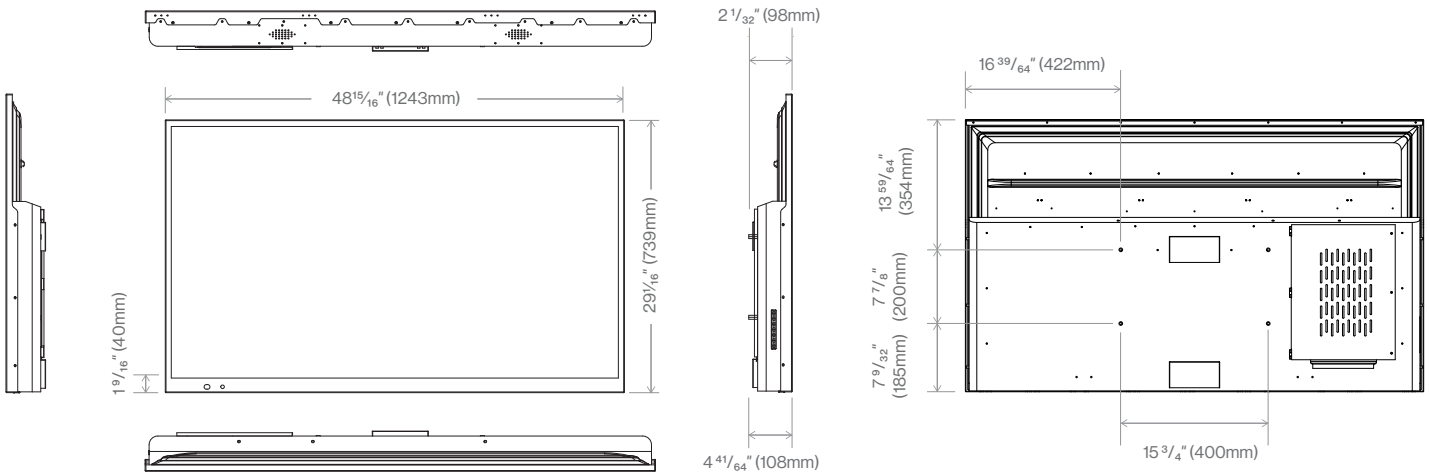

55" Partial Sun Furrion Aurora Outdoor TV (FDUP55CSA / FDUP55CSA-CA)

Panel Specifications

Screen Size	55"
Resolution	3840 x 2160
Refresh Rate	60Hz
Contrast Ratio	4000:1
View Angle	178° / 178°
Response Time	6.5ms
Brightness	750 nits

Smart TV (Powered By WebOS TV)

Apps	Netflix, Amazon Prime Video, YouTube, Hulu, Disney+, HBO Max, Peacock and more

Audio

Audio Output (Watts - THD 10%)	8W x 2
Dolby Digital Decoder	✓
Surround System	✓
Bass/Treble/Balance	✓
Auto Volume Leveler	✓
Sound Mode	4 Modes

Features

Waterproof	IP54-rated
Tempered Glass	✓
Bluetooth	5.0
Smartlink (HDMI CEC)	✓
RS232C Control	✓
Favorite Channel Programming	✓
Auto Tuning/Programming	✓
Closed Caption	✓
Child Lock / V-Chip	✓
Sleep Timer	✓
On/Off Timer	✓
Channel Add/Delete	✓

AV Inputs & Outputs

# of HDMI	3, Version 2.0, includes 1 ARC
# of 3.5mm Earphone Output	1
# of Antenna (RF) Inputs	1
# of Composite AV Inputs	1
# of USB Inputs	2, supports USB to RS232C PL2303 adaptor
# of Optical Output	1

Connectivity

Wi-Fi	802.11a/b/g/n/ac
Ethernet	✓ (RJ45)

Broadcasting System

Standard	NTSC, ATSC

Power

Input Voltage	100-240V AC (50-60Hz)

Cabinet

VESA Compatible	400 x 200mm

Dimensions and Weight

Product Size (W x H x D)	48¹⁵/₁₆ x 29⁹/₁₆ x 4⁴/₆₄" (1243 x 739 x 108 mm)
Packaging Dimensions (L x W x H)	8⁷/₁₆ x 57¹/₄ x 35⁷/₈" (214 x 1453 x 910 mm)
Net Weight (lbs/kg)	67 / 30.4
Gross Weight (lbs/kg)	88.4 / 40.1