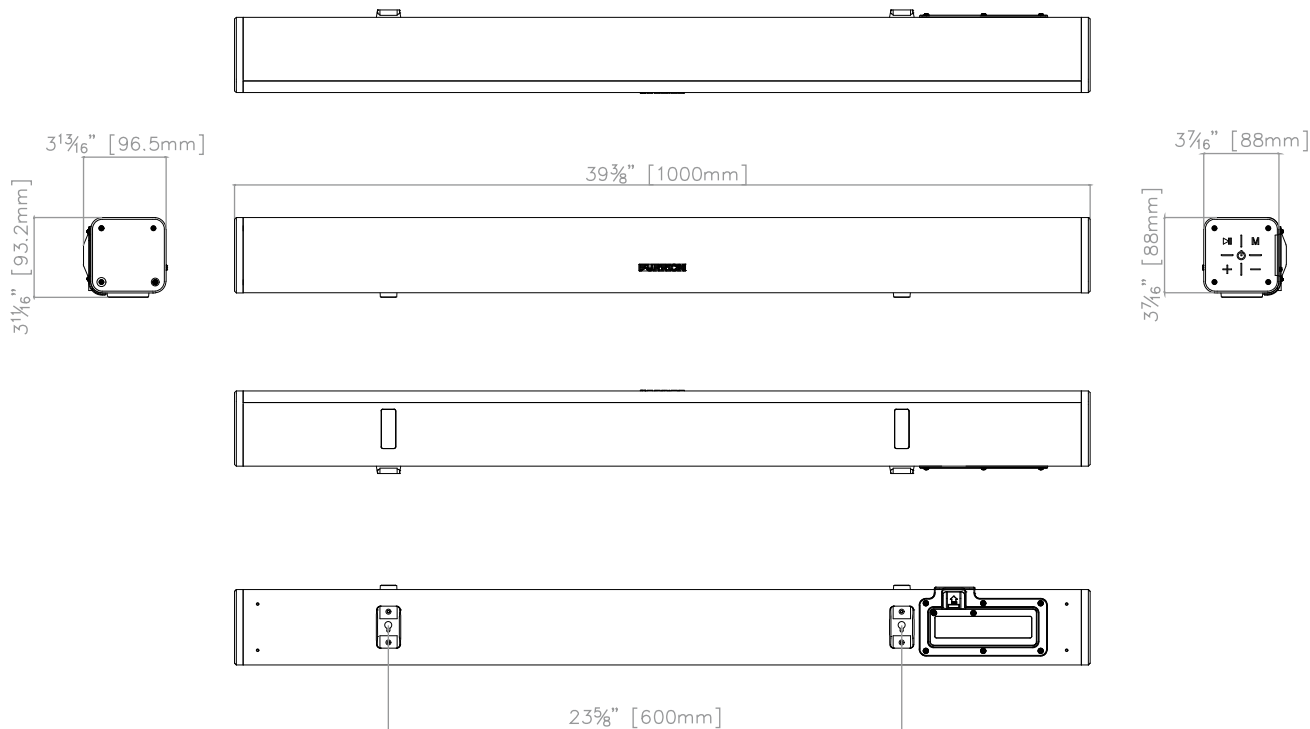

Power

Power Supply 120V AC 60Hz

Audio

Audio Speaker 70W (Max.)
3" Full Range Driver x 2 +
2" Tweeter x 2 + 3" Subwoofer x 2

Connections

of RCA Inputs 1
# of 3.5mm Audio Inputs 1
# of Coaxial Inputs 1

Special Features

Waterproof IP45
Sound Modes Sport, Cinema, Music, TV
Auto Off ✓

Accessories

Accessories
Mounting Brackets
Waterproof Remote Control
Coaxial Audio Cable x 1

Dimensions and Weight

Product Size (WxHxD) 39.4 x 3.5 x 3.5"
(1000 x 88 x 88mm)
Net Weight (lbs/kg) 8.38lbs / 3.8kg

Packaging Information

Packaging Type Color Gift Box
Quantity Per Box 1pc
Individual Packaging Dimensions (WxHxD) 43.7 x 5.6 x 5.6"
(1110 x 141 x 143mm)
Gross Weight (lbs/kg) 10.14lbs / 4.6kg
Unit Per Master Carton 4

Container Load

20" Container Load 1008pcs
40" Container Load 2128pcs
40" HQ Container Load 2432pcs

FSBNN3MSR-BL-V1.3