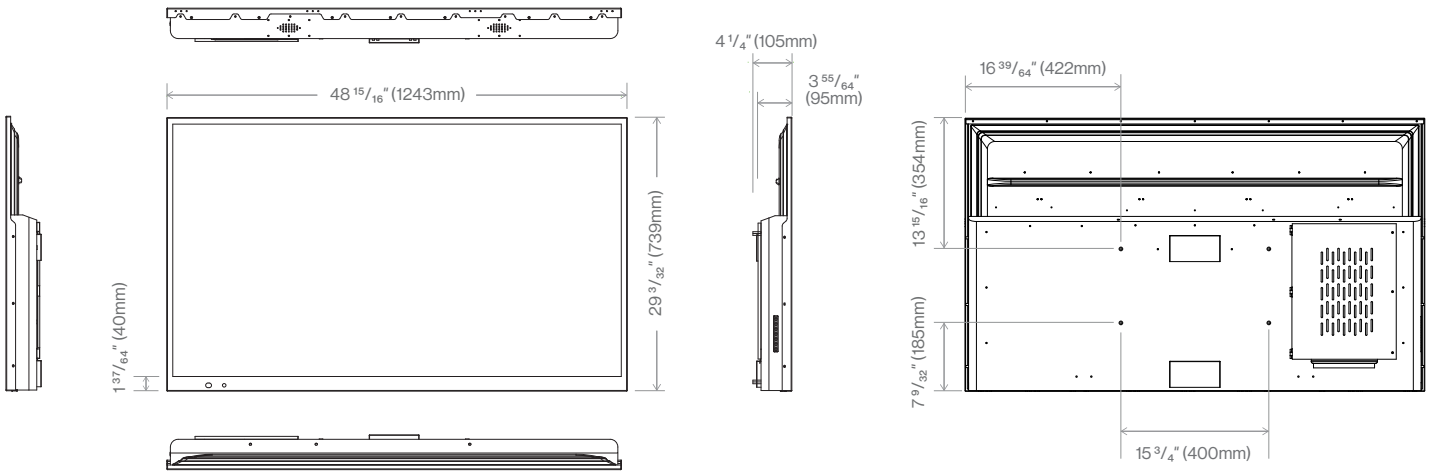

55" Full Shade Furrion Aurora Outdoor TV (FDUF55CSA / FDUF55CSA-CA)

Panel Specifications

Screen Size	55"
Resolution	3840 x 2160
Refresh Rate	60Hz
Contrast Ratio	4000:1
View Angle	178° / 178°
Response Time	6.5ms
Brightness	400 nits

Smart TV (Powered By WebOS TV)

Apps	Netflix, Amazon Prime Video, YouTube, Hulu, Disney+, HBO Max, Peacock and more

Audio

Audio Output (Watts - THD 10%)	8W x 2
Dolby Digital Decoder	✓
Surround System	✓
Bass/Treble/Balance	✓
Auto Volume Leveler	✓
Sound Mode	4 Modes

Features

Waterproof	IP54-rated
Bluetooth	5.0
Smartlink (HDMI CEC)	✓
RS232C Control	✓
Favorite Channel Programming	✓
Auto Tuning/Programming	✓
Closed Caption	✓
Child Lock / V-Chip	✓
Sleep Timer	✓
On/Off Timer	✓
Channel Add/Delete	✓

AV Inputs & Outputs

# of HDMI	3, Version 2.0, includes 1 ARC
# of 3.5mm Earphone Output	1
# of Antenna (RF) Inputs	1
# of Composite AV Inputs	1
# of USB Inputs	2, supports USB to RS232C PL2303 adaptor
# of Optical Output	1

Connectivity

Wi-Fi	802.11a/b/g/n/ac
Ethernet	✓ (RJ45)

Broadcasting System

Standard	NTSC, ATSC

Power

Input Voltage	100-240V AC (50-60Hz)

Cabinet

VESA Compatible	400 x 200mm

Dimensions and Weight

Product Size (W x H x D)	48 15/16 x 29 1/16 x 4 1/4" (1243 x 739 x 105 mm)
Packaging Dimensions (L x W x H)	87 1/16 x 57 1/4 x 35 7/8" (214 x 1453 x 910 mm)
Net Weight (lbs/kg)	48.7 / 22.1
Gross Weight (lbs/kg)	70.1 / 31.8