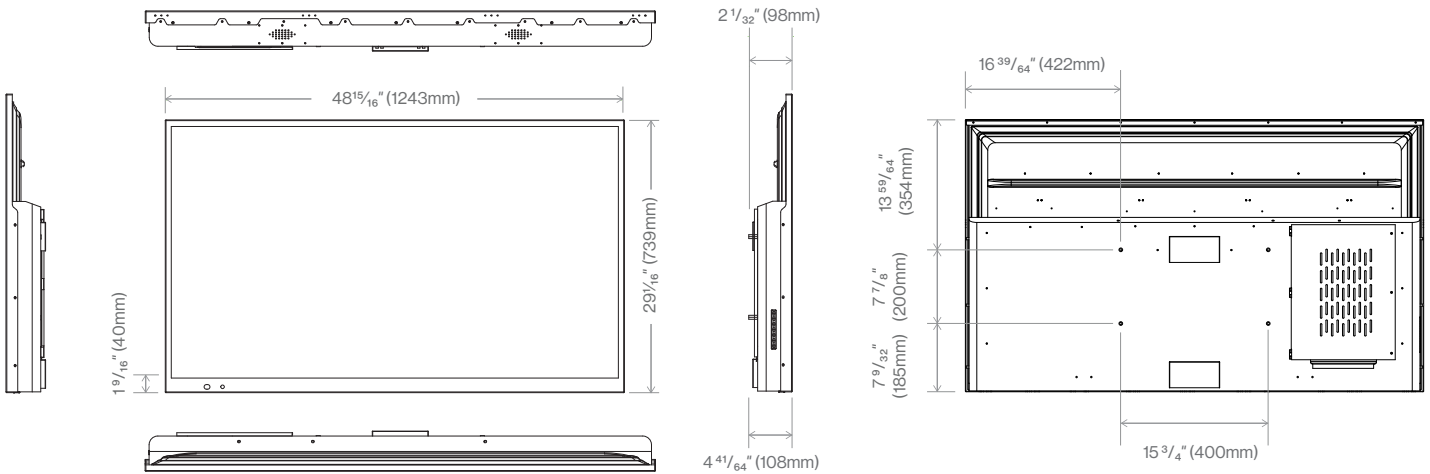

55" Furrion Aurora Full Sun Smart 4K LED Outdoor TV (FDUB55CSA)

Panel Specifications

Screen Size	55"
Resolution	3840 x 2160
Refresh Rate	60Hz
Contrast Ratio	4000:1
View Angle	178° / 178°
Response Time	6.5ms
Brightness	1000 nits

Smart TV (Powered By WebOS TV)

Apps	Netflix, Amazon Prime Video, YouTube, Hulu, Disney+, HBO Max, Peacock and more

Audio

Audio Output (Watts - THD 10%)	8W x 2
Dolby Digital Decoder	✓
Surround System	✓
Bass/Treble/Balance	✓
Auto Volume Leveler	✓
Sound Mode	4 Modes

Features

Waterproof	IP54-rated
Tempered Glass	✓
Bluetooth	5.0
Smartlink (HDMI CEC)	✓
RS232C Control	✓
Favorite Channel Programming	✓
Auto Tuning/Programming	✓
Closed Caption	✓
Child Lock / V-Chip	✓
Sleep Timer	✓
On/Off Timer	✓
Channel Add/Delete	✓

AV Inputs & Outputs

# of HDMI	3, Version 2.0, includes 1 ARC
# of 3.5mm Earphone Output	1
# of Antenna (RF) Inputs	1
# of Composite AV Inputs	1
# of USB Inputs	2, supports USB to RS232C PL2303 adaptor
# of Optical Output	1

Connectivity

Wi-Fi	802.11a/b/g/n/ac
Ethernet	✓ (RJ45)

Broadcasting System

Standard	NTSC, ATSC

Power

Input Voltage	100-240V AC (50-60Hz)

Cabinet

VESA Compatible	400 x 200mm

Dimensions and Weight

Product Size (W x H x D)	48¹⁵/₁₆" x 29¹/₁₆" x 4⁴/₆₄" (1243 x 739 x 108 mm)
Packaging Dimensions (L x W x H)	8⁷/₁₆" x 57¹/₄" x 35⁷/₈" (214 x 1453 x 910 mm)
Net Weight (lbs/kg)	67 / 30.4
Gross Weight (lbs/kg)	88.4 / 40.1