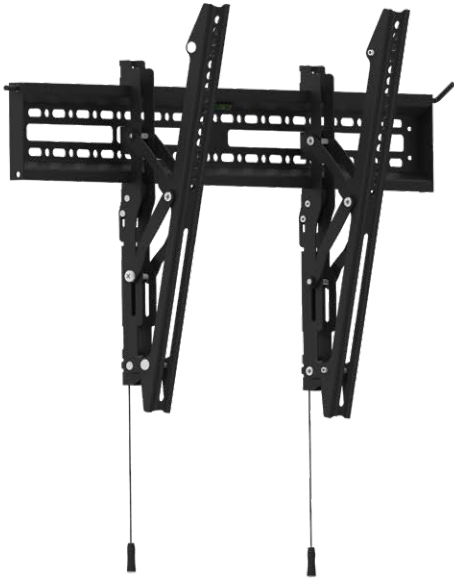

# of HDMI	3, Version 2.0, includes 1 ARC
# of 3.5mm Earphone Output	1
# of Antenna (RF) Inputs	1
# of Composite AV Inputs	1
# of USB Inputs	2, supports USB to RS232C PL2303 adaptor
# of Optical Output	1

Furrion Universal Outdoor Fixed Tilt Mount

Take your viewing experience to the next level.

Specially designed for outdoor use, it features adjustable positioning for optimal viewing and a locking system to safely secure the screen to the wall. The frame is built for use with Furrion Aurora™ 4K LED Outdoor TV of all sizes.