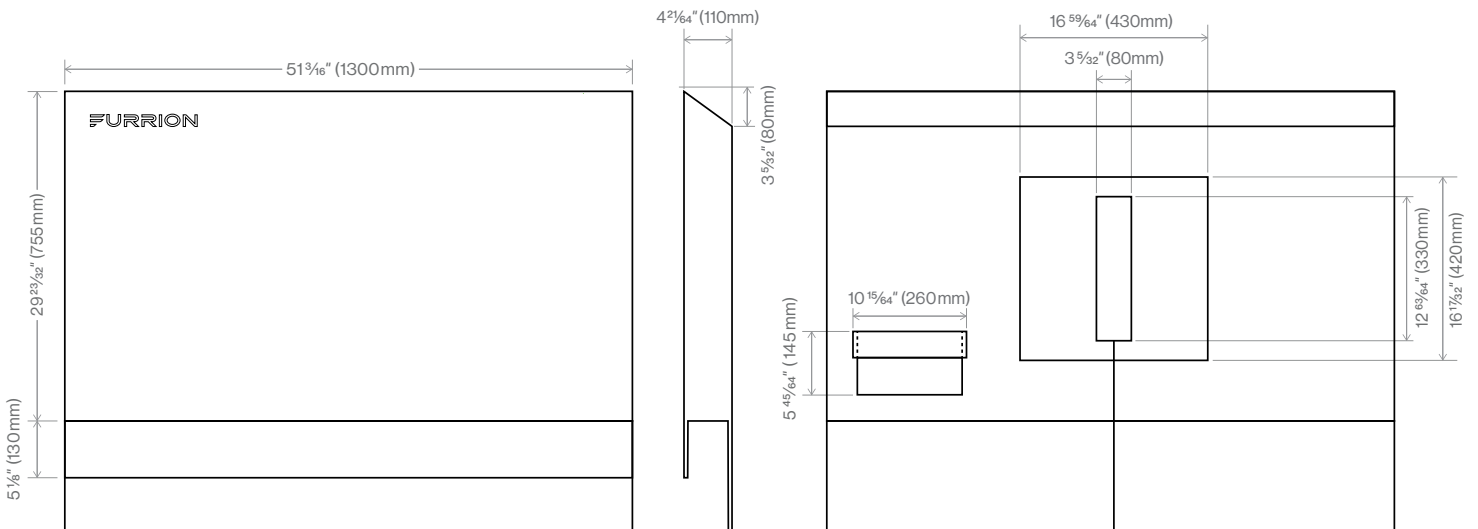

Built-in remote control pocket keeps remote easily accessible

55" Outdoor TV Cover (FV1C55W)

Specifications

4 layers non-woven fabric ✓

Dimensions and Weight

Unit Dimension (W x H x D) TV without soundbar:
 $51\frac{3}{16} \times 29\frac{23}{32} \times 4\frac{2}{64}$ "
 (1300 x 755 x 110mm)