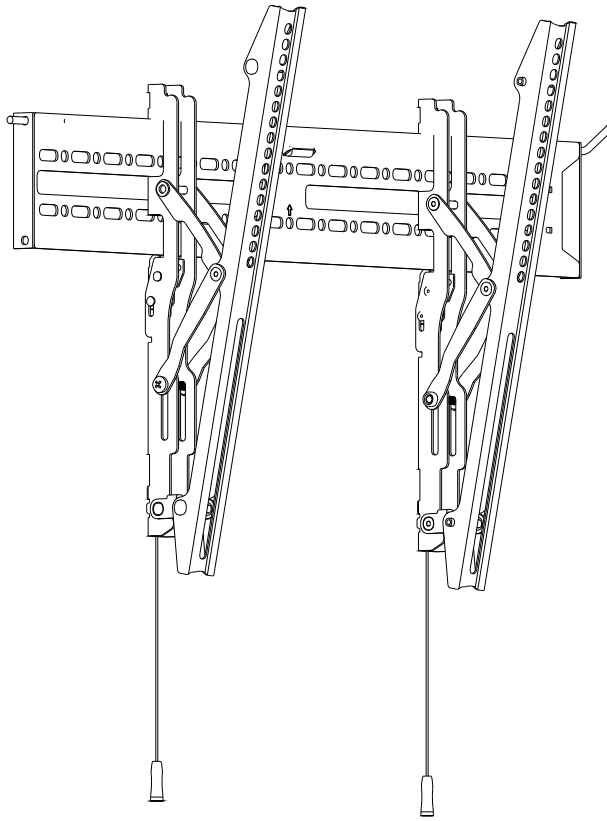

Main Features

WEIGHT CAPACITY

STRENGTH TESTED

WEATHERPROOF

Certification

Specifications

Max loading(lbs/kg)	110lbs / 50kg
Tilt angle	0° / -12°
Swivel angle	0°
Level adjustment	0°
Distance from wall	0.019" (36mm)
Built-in horizontal meter (leveler)	√
VESA Support	From 100 x 100mm to 600 x 400mm