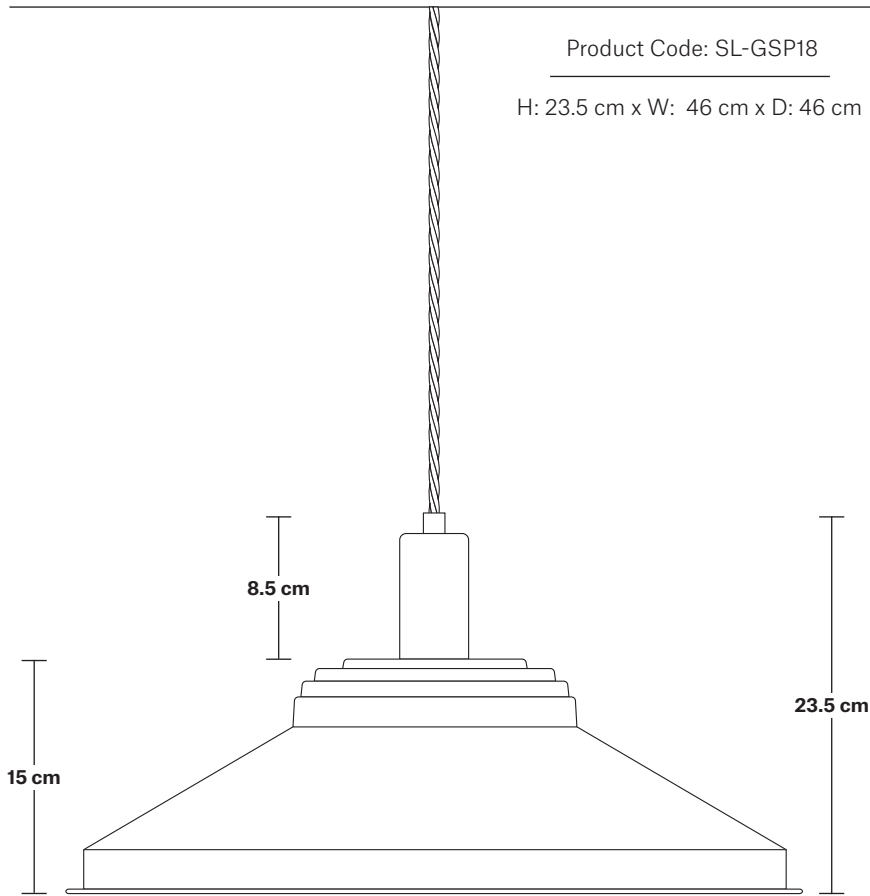

Sleek Giant Step Pendant - 18 Inch

Product Code: SL-GSP18

H: 23.5 cm x W: 46 cm x D: 46 cm

SPECIFICATIONS

We meet all UK and EU lighting and safety regulations.

Our products are hand finished to ensure an authentic vintage look and therefore they may vary slightly from those shown in the images.

Bulb required: Standard screw (E27) fitting, max 40W.

Shade weight: 1.4 kg | **Holder weight:** 0.2 kg

Maximum weight: 1.6 kg

INFORMATION

Finishes: Brass and Pewter.

Ready to be installed, installation required.

Wall mount screws not included.

Holders available: Brass, Pewter and Copper.

Flex: 1m Black Twisted Fabric Flex.

Ceiling rose: Brass, Pewter and Copper.

DIMENSIONS

Shade Diameter: 46 cm / 18"

Shade Height (no holder): 15 cm / 6"

Holder Diameter: 4 cm / 1.6"

Holder Height: 10 cm / 4.1"

Ceiling Rose Diameter: 8 cm / 3"

Ceiling Rose Height: 2 cm / 0.8"

INDUSTVILLE

Sleek Edison ES E27 Bulb Holder

Product Code: SL-EBH

H: 7.1 cm x W: 4.5 cm x D: 4.5 cm