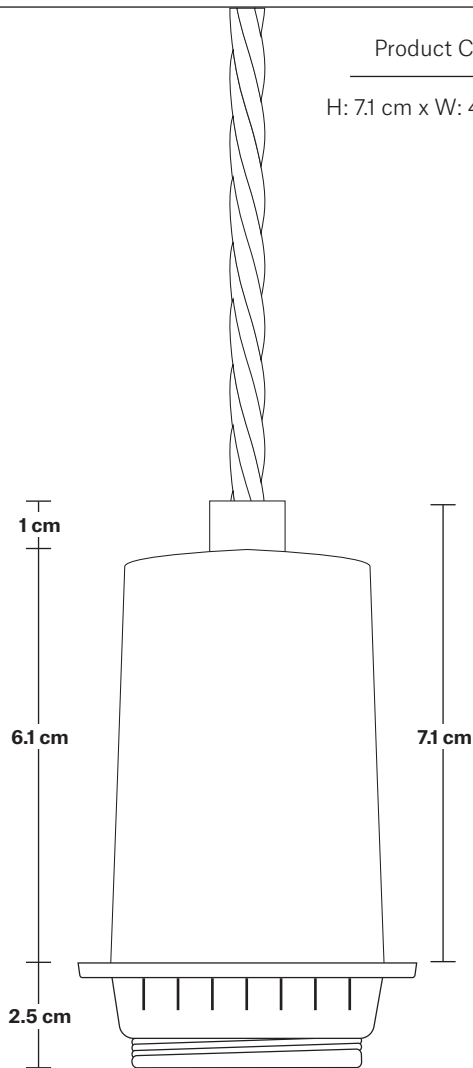

Sleek Giant Step Pendant - 18 Inch

Product Code: SL-GSP18

H: 23.5 cm x W: 46 cm x D: 46 cm

SPECIFICATIONS

We meet all UK and EU lighting and safety regulations.

Our products are hand finished to ensure an authentic vintage look and therefore they may vary slightly from those shown in the images.

Wall mount screws not included.

Holders available: Brass, Pewter and Copper.

Flex: 1m Black Twisted Fabric Flex.

Ceiling rose: Brass, Pewter and Copper.

DIMENSIONS

Shade Diameter: 46 cm / 18"

Shade Height (no holder): 15 cm / 6"

Holder Diameter: 4 cm / 1.6"

Holder Height: 10 cm / 4.1"

Ceiling Rose Diameter: 8 cm / 3"

Ceiling Rose Height: 2 cm / 0.8"

INDUSTVILLE

Sleek Edison ES E27 Bulb Holder

Product Code: SL-EBH

H: 7.1 cm x W: 4.5 cm x D: 4.5 cm

Bulb required: Standard screw (E27) fitting, max 40W.

Shade weight: 1.4 kg

INFORMATION

Finishes: Brass and Pewter.

Ready to be installed, installation required.

Wall mount screws not included.

DIMENSIONS

Shade Diameter: 46 cm / 18"