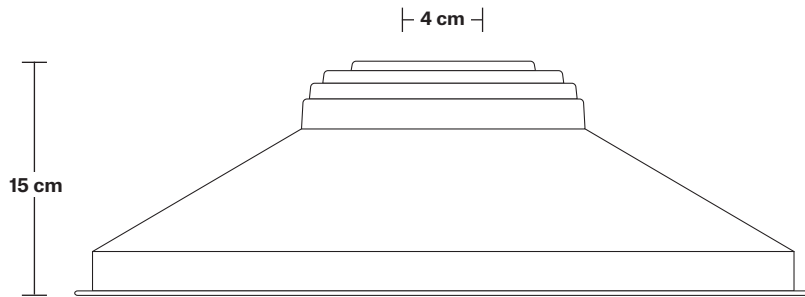

Holder Diameter: 4 cm / 1.6"

Holder Height: 10 cm / 4.1"

Ceiling Rose Diameter: 8 cm / 3"

Ceiling Rose Height: 2 cm / 0.8"

INDUSTVILLE

Sleek Edison ES E27 Bulb Holder

Product Code: SL-EBH

H: 7.1 cm x W: 4.5 cm x D: 4.5 cm

Bulb required: Standard screw (E27) fitting, max 40W.

Weight: 0.1 kg

INFORMATION

Finishes: Brass, Pewter and Copper.

Ready to be installed, installation required.

Wall mount screws not included.

DIMENSIONS

Bulb Holder Height: 9.6 cm / 3.8"

Bulb Holder Depth: 4.5 cm / 1.8"

INDUSTVILLE

Giant Step - 18 Inch - Shade Only

Product Code: GS18-SO

H: 15 cm x W: 46 cm x D: 46 cm

SPECIFICATIONS

We meet all UK and EU lighting and safety regulations.

Our products are hand finished to ensure an authentic vintage look and therefore they may vary slightly from those shown in the images.

Bulb required: Standard screw (E27) fitting, max 40W.

Shade weight: 1.4 kg

INFORMATION

Finishes: Brass and Pewter.

Ready to be installed, installation required.

Wall mount screws not included.

DIMENSIONS

Shade Diameter: 46 cm / 18"