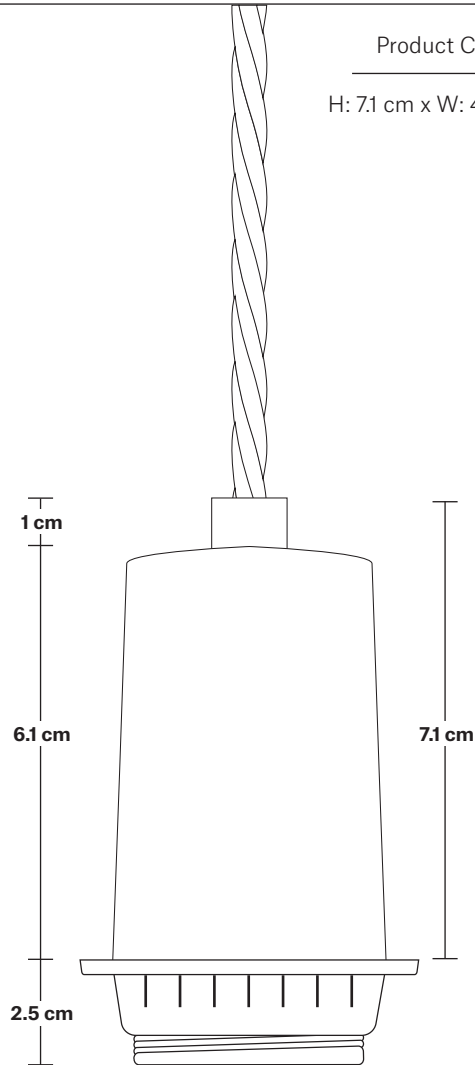

Sleek Giant Step Pendant - 18 Inch

Product Code: SL-GSP18

H: 23.5 cm x W: 46 cm x D: 46 cm

SPECIFICATIONS

We meet all UK and EU lighting and safety regulations.

Our products are hand finished to ensure an authentic vintage look and therefore they may vary slightly from those shown in the images.

Wall mount screws not included.

Holders available: Brass, Pewter and Copper.

Flex: 1m Black Twisted Fabric Flex.

Ceiling rose: Brass, Pewter and Copper.

DIMENSIONS

Shade Diameter: 46 cm / 18"

Shade Height (no holder): 15 cm / 6"

Holder Diameter: 4 cm / 1.6"

Holder Height: 10 cm / 4.1"

Ceiling Rose Diameter: 8 cm / 3"

Ceiling Rose Height: 2 cm / 0.8"

INDUSTVILLE

Sleek Edison ES E27 Bulb Holder

Product Code: SL-EBH

H: 7.1 cm x W: 4.5 cm x D: 4.5 cm

Bulb required: Standard screw (E27) fitting, max 40W.

Shade weight: 1.4 kg

INFORMATION

Finishes: Brass and Pewter.

Ready to be installed, installation required.

Wall mount screws not included.

DIMENSIONS

Shade Diameter: 46 cm / 18"