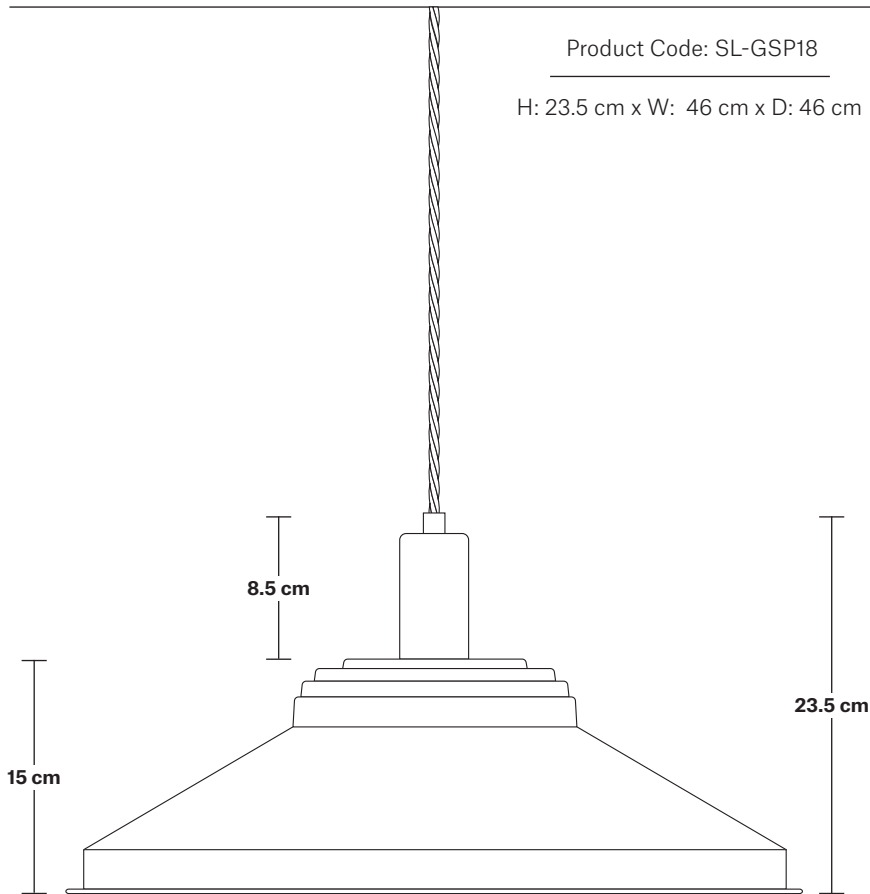

Sleek Giant Step Pendant - 18 Inch

Product Code: SL-GSP18

H: 23.5 cm x W: 46 cm x D: 46 cm

SPECIFICATIONS

We meet all UK and EU lighting and safety regulations.

Our products are hand finished to ensure an authentic vintage look and therefore they may vary slightly from those shown in the images.

Bulb required: Standard screw (E27) fitting, max 40W.

Shade weight: 1.4 kg | **Holder weight:** 0.2 kg

Maximum weight: 1.6 kg

INFORMATION

Finishes: Brass and Pewter.

Ready to be installed, installation required.

Wall mount screws not included.

Holders available: Brass, Pewter and Copper.

Flex: 1m Black Twisted Fabric Flex.

Ceiling rose: Brass, Pewter and Copper.

DIMENSIONS

Shade Diameter: 46 cm / 18"

Shade Height (no holder): 15 cm / 6"

Holder Diameter: 4 cm / 1.6"

Holder Height: 10 cm / 4.1"

Ceiling Rose Diameter: 8 cm / 3"

Ceiling Rose Height: 2 cm / 0.8"

INDUSTVILLE

Sleek Edison ES E27 Bulb Holder

Product Code: SL-EBH

H: 7.1 cm x W: 4.5 cm x D: 4.5 cm