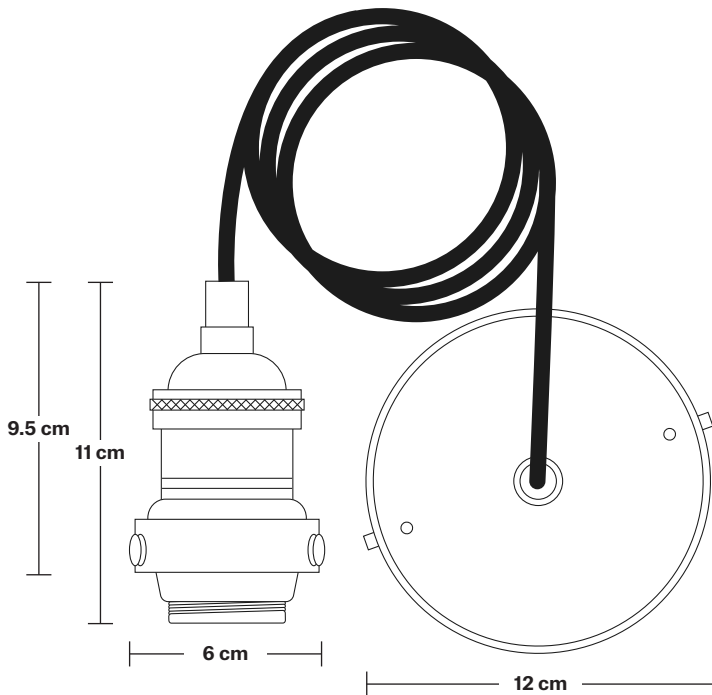

## DIMENSIONS

Shade Diameter: 12 cm / 5"

Shade Height (no holder): 23.5 cm / 9"

Holder Diameter: 6 cm / 2.5"

Holder Height: 11 cm / 4.3"

Ceiling Rose Diameter: 12 cm / 4.9"

Ceiling Rose Height: 2 cm / 0.8"

# Brooklyn Cord Set ES E27 Bulb Holder

Product Code: BR-CS

H: 113 cm x W: 12 cm x D: 12 cm

## DIMENSIONS

Bulb Holder Diameter: 6 cm / 2.5"

Bulb Holder Height: 11 cm / 4.3"

Ceiling Rose height: 12 cm / 4.9"

Full Drop: 113 cm / 44.5"

## DIMENSIONS

Shade Diameter: 12 cm / 5"

Shade Height (no holder): 23.5 cm / 9"