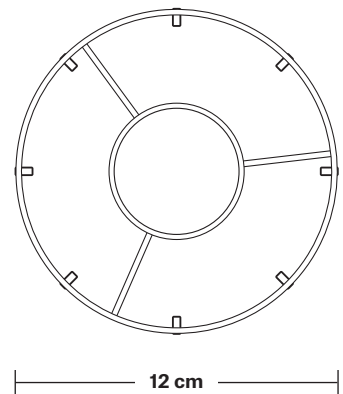

## DIMENSIONS

Shade Diameter: 12 cm / 5"

Shade Height (no holder): 23.5 cm / 9"

Holder Diameter: 6 cm / 2.5"

Holder Height: 11 cm / 4.3"

Ceiling Rose Diameter: 12 cm / 4.9"

Ceiling Rose Height: 2 cm / 0.8"

## DIMENSIONS

Bulb Holder Diameter: 6 cm / 2.5"

Bulb Holder Height: 11 cm / 4.3"

Ceiling Rose height: 12 cm / 4.9"

Full Drop: 113 cm / 44.5"

# Cage - 5 Inch - Cylinder - Shade Only

Product Code: WC5-CY-SO

H: 23.5 cm x W: 12 cm x D: 12 cm

## DIMENSIONS

Shade Diameter: 12 cm / 5"

Shade Height (no holder): 23.5 cm / 9"