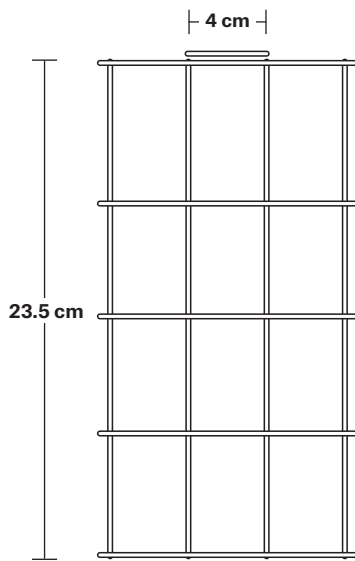

## DIMENSIONS

Shade Diameter: 12 cm / 5"

Shade Height (no holder): 23.5 cm / 9"

Holder Diameter: 6 cm / 2.5"

Holder Height: 11 cm / 4.3"

Ceiling Rose Diameter: 12 cm / 4.9"

Ceiling Rose Height: 2 cm / 0.8"

## DIMENSIONS

Bulb Holder Diameter: 6 cm / 2.5"

Bulb Holder Height: 11 cm / 4.3"

Ceiling Rose height: 12 cm / 4.9"

Full Drop: 113 cm / 44.5"

# Cage - 5 Inch - Cylinder - Shade Only

Product Code: WC5-CY-SO

H: 23.5 cm x W: 12 cm x D: 12 cm

## DIMENSIONS

Shade Diameter: 12 cm / 5"

Shade Height (no holder): 23.5 cm / 9"