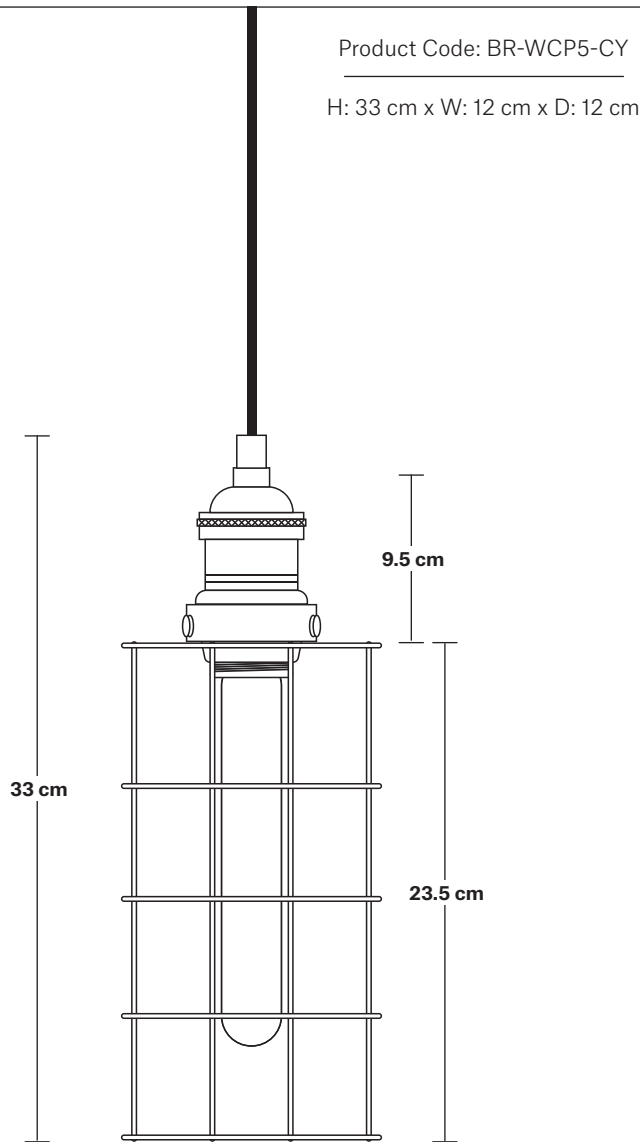

# Brooklyn Cage Pendant - 5 Inch - Cylinder

**Bulb required:** Standard screw (E27) fitting, max 40W.

**Shade weight:** 0.28 kg | **Holder weight:** 0.5 kg

**Maximum weight:** 0.78 kg

## DIMENSIONS

Shade Diameter: 12 cm / 5"

Shade Height (no holder): 23.5 cm / 9"

Holder Diameter: 6 cm / 2.5"

Holder Height: 11 cm / 4.3"

Ceiling Rose Diameter: 12 cm / 4.9"

Ceiling Rose Height: 2 cm / 0.8"

## DIMENSIONS

Bulb Holder Diameter: 6 cm / 2.5"

Bulb Holder Height: 11 cm / 4.3"

Ceiling Rose height: 12 cm / 4.9"

Full Drop: 113 cm / 44.5"