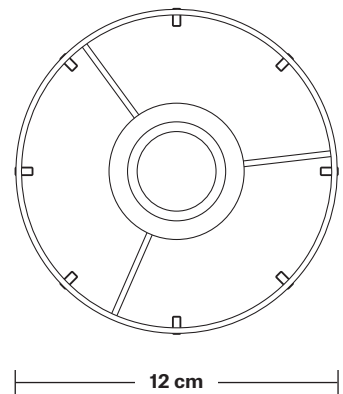

# Brooklyn Cage Pendant - 5 Inch - Cylinder

## DIMENSIONS

Shade Diameter: 12 cm / 5"

Shade Height (no holder): 23.5 cm / 9"

Holder Diameter: 6 cm / 2.5"

Holder Height: 11 cm / 4.3"

Ceiling Rose Diameter: 12 cm / 4.9"

Ceiling Rose Height: 2 cm / 0.8"

## DIMENSIONS

Bulb Holder Diameter: 6 cm / 2.5"

Bulb Holder Height: 11 cm / 4.3"

Ceiling Rose height: 12 cm / 4.9"

Full Drop: 113 cm / 44.5"

## DIMENSIONS

Shade Diameter: 12 cm / 5"

Shade Height (no holder): 23.5 cm / 9"