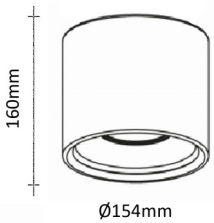

Description: Surface Mount, Track Mount or Suspended

Lumen Output: 3000Lm

Colour Temperature: 3000K | 4000K

Options: Mains Dimmable | DALI | Casambi | 0-10V

Material: Aluminium

Dimensions: Ø154mm x H160mm

Colours: White | Black | Silver | Custom

Dimensions

Colour Option Examples

EMPATHY, WELLINGTON