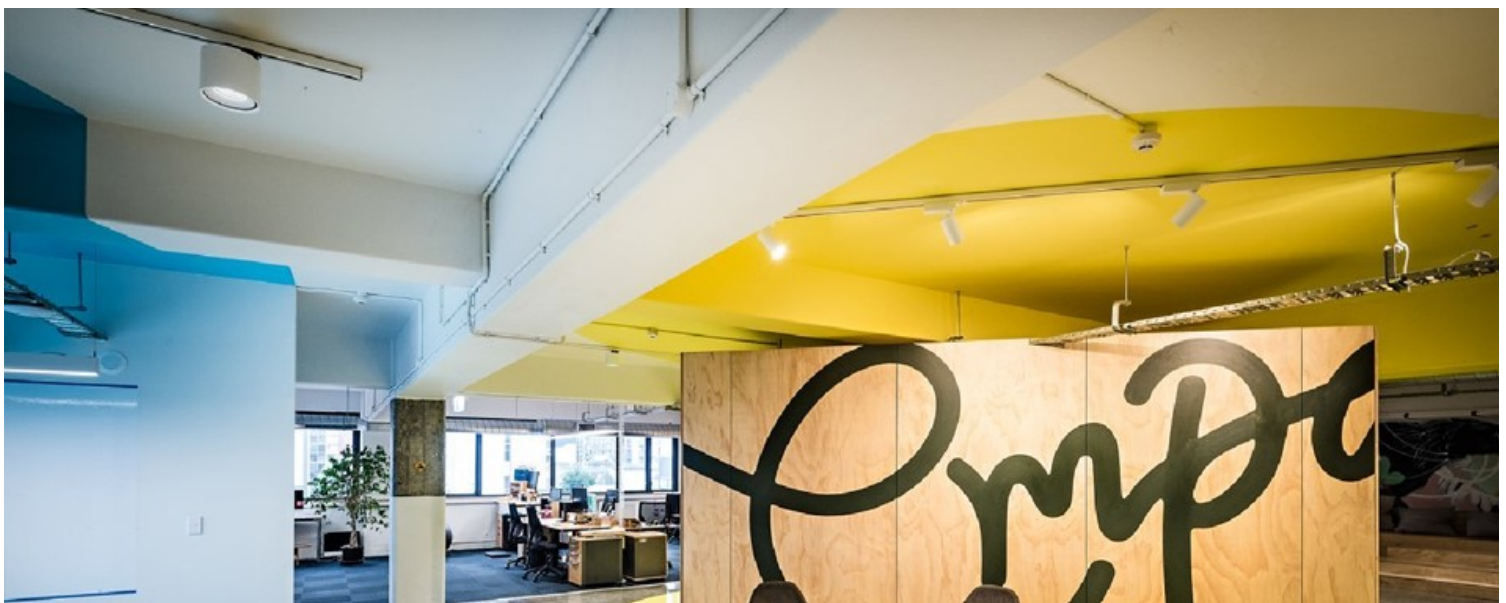

Dimensions

Colour Option Examples

EMPATHY, WELLINGTON