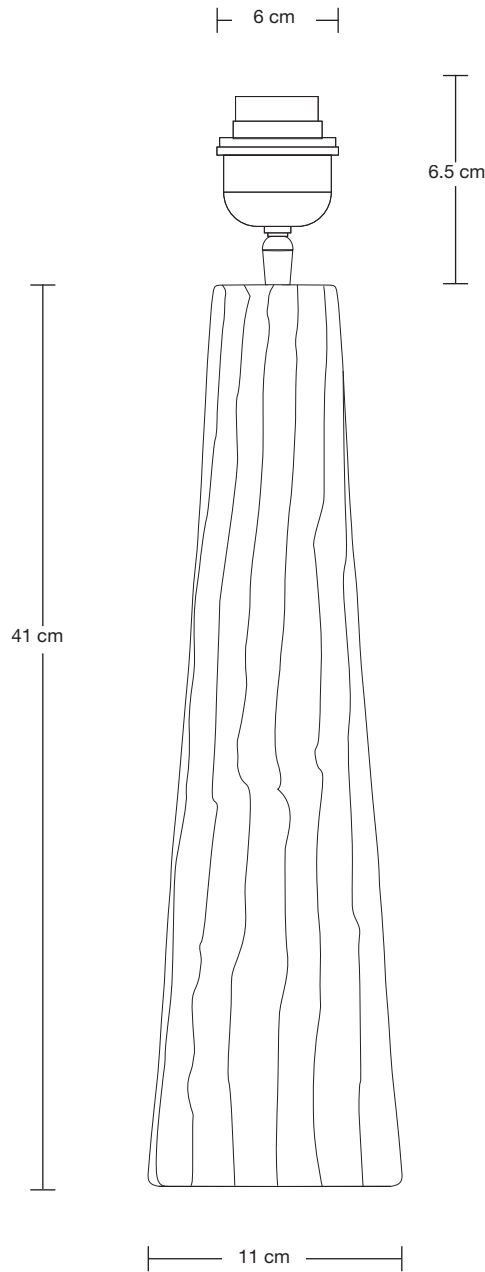

ORNATE

Ornate Obelisk Table Lamp - Base Only

SPECIFICATIONS

We meet all UK and EU lighting and safety regulations.

Our products are hand finished to ensure an authentic vintage look and therefore they may vary slightly from those shown in the images.

Bulb Required: Standard screw (E27) fitting, max 40W.

WEIGHT: 2.77 kg

INFORMATION

PRODUCT CODE: ORN-OBTL-BO

BASE FINISHES: Brass, Pewter.

FLEX CORD: 2m Black Twisted Flex With Plug

DIMENSIONS

H: 47.5 cm x W: 11 cm x D: 11 cm

BASE DIAMETER: 11 cm / 4.3"

BASE HEIGHT: 47.5 cm / 18.7"