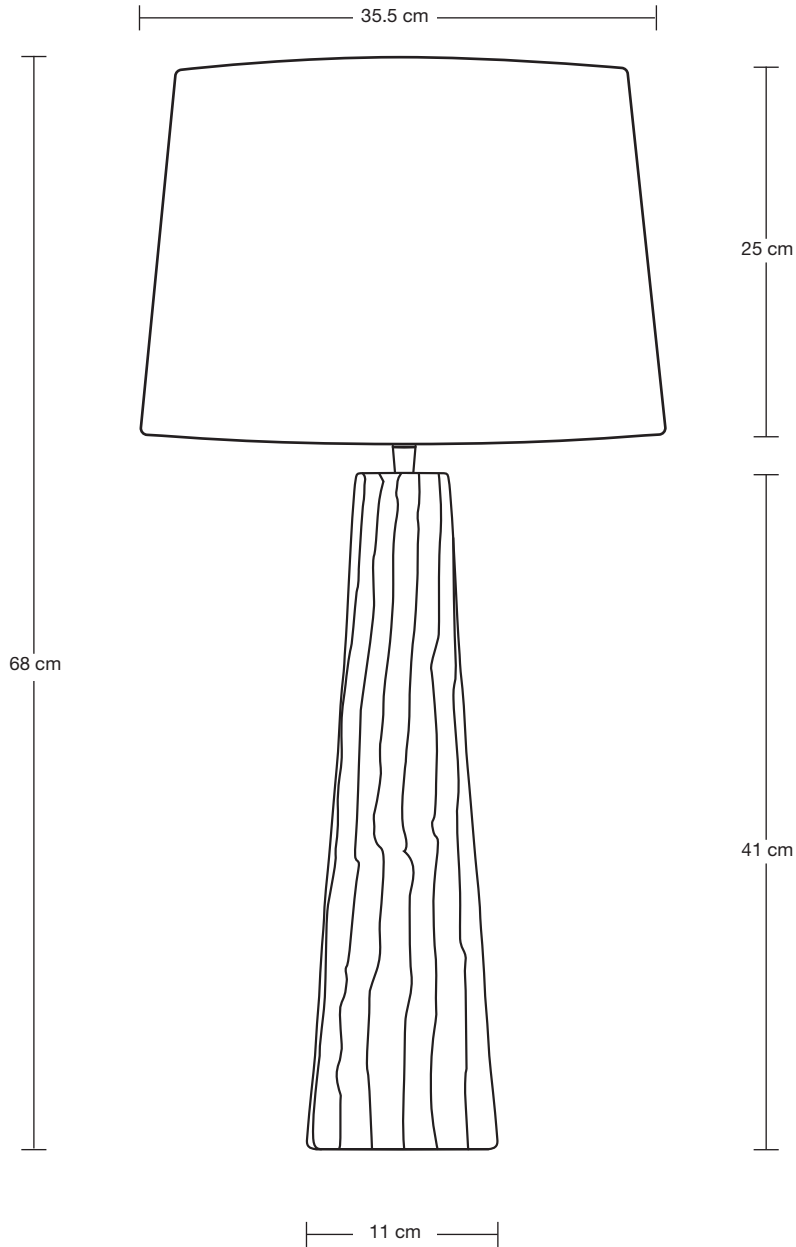

ORNATE

Ornate Obelisk Table Lamp - Large Empire Lampshade

SPECIFICATIONS

We meet all UK and EU lighting and safety regulations.

Our products are hand finished to ensure an authentic vintage look and therefore they may vary slightly from those shown in the images.

Bulb Required: Standard screw (E27) fitting, max 40W.

WEIGHT: 3.14 kg

INFORMATION

PRODUCT CODE: ORN-OBTL-LEM

BASE FINISHES: Brass, Pewter.

FLEX CORD: 2m Black Twisted Flex With Plug

LAMPSHADE FINISHES: White, Grey

LAMPSHADE FABRIC: Dupion Silk

DIMENSIONS

H: 68 cm x W: 35.5 cm x D: 35.5 cm

BASE DIAMETER: 11 cm / 4.3"

BASE HEIGHT: 47.5 cm / 18.7"

SHADE DIAMETER: 35.5 cm / 13.9"

SHADE HEIGHT: 25 cm / 9.8"