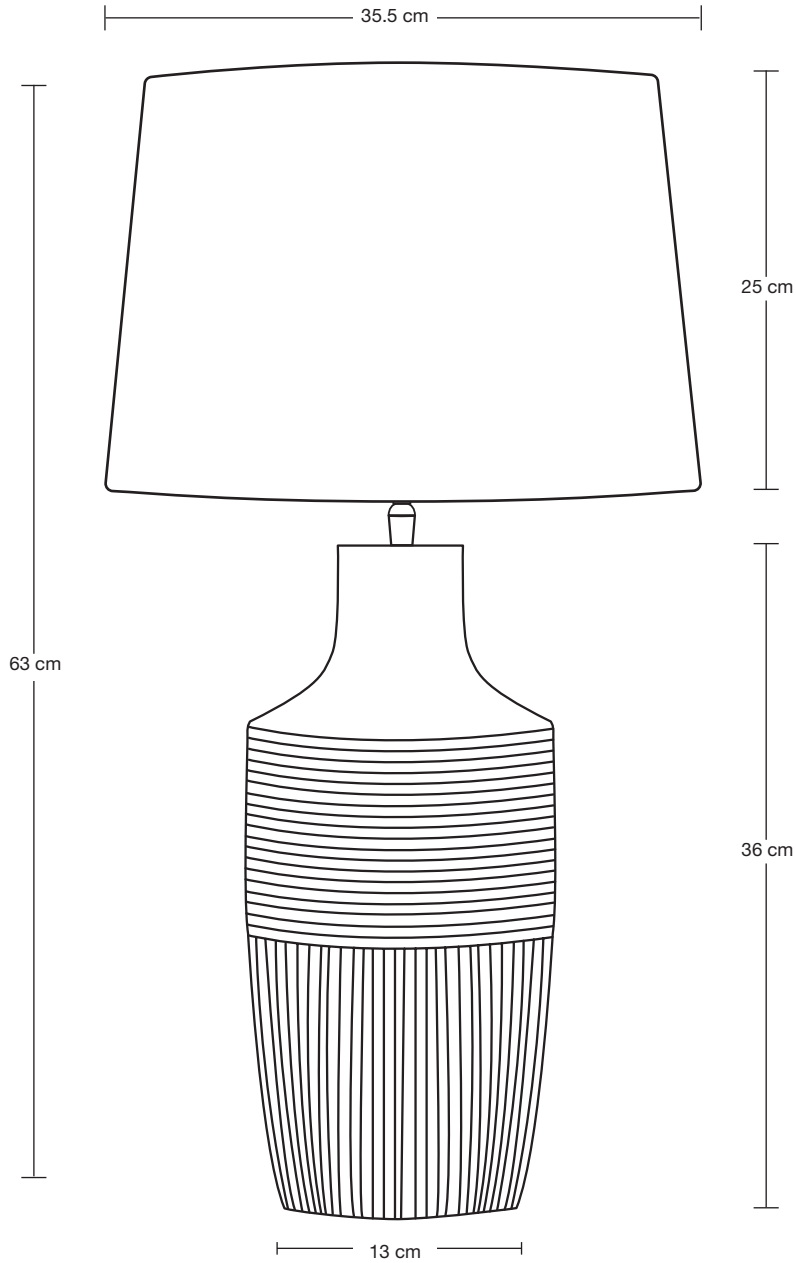

ORNATE

Ornate Vase Table Lamp - Large Empire Lampshade

SPECIFICATIONS

We meet all UK and EU lighting and safety regulations.

Our products are hand finished to ensure an authentic vintage look and therefore they may vary slightly from those shown in the images.

Bulb Required: Standard screw (E27) fitting, max 40W.

WEIGHT: 2.85 kg

INFORMATION

PRODUCT CODE: ORN-VTL-LEM

BASE FINISHES: Brass, Pewter.

FLEX CORD: 2m Black Twisted Flex With Plug

LAMPSHADE FINISHES: White, Grey

LAMPSHADE FABRIC: Dupion Silk

DIMENSIONS

H: 63 cm x W: 35.5 cm x D: 35.5 cm

BASE DIAMETER: 17 cm / 6.6"

BASE HEIGHT: 42.5 cm / 16.7"

SHADE DIAMETER: 35.5 cm / 13.9"

SHADE HEIGHT: 25 cm / 9.8"

INDUSTVILLE