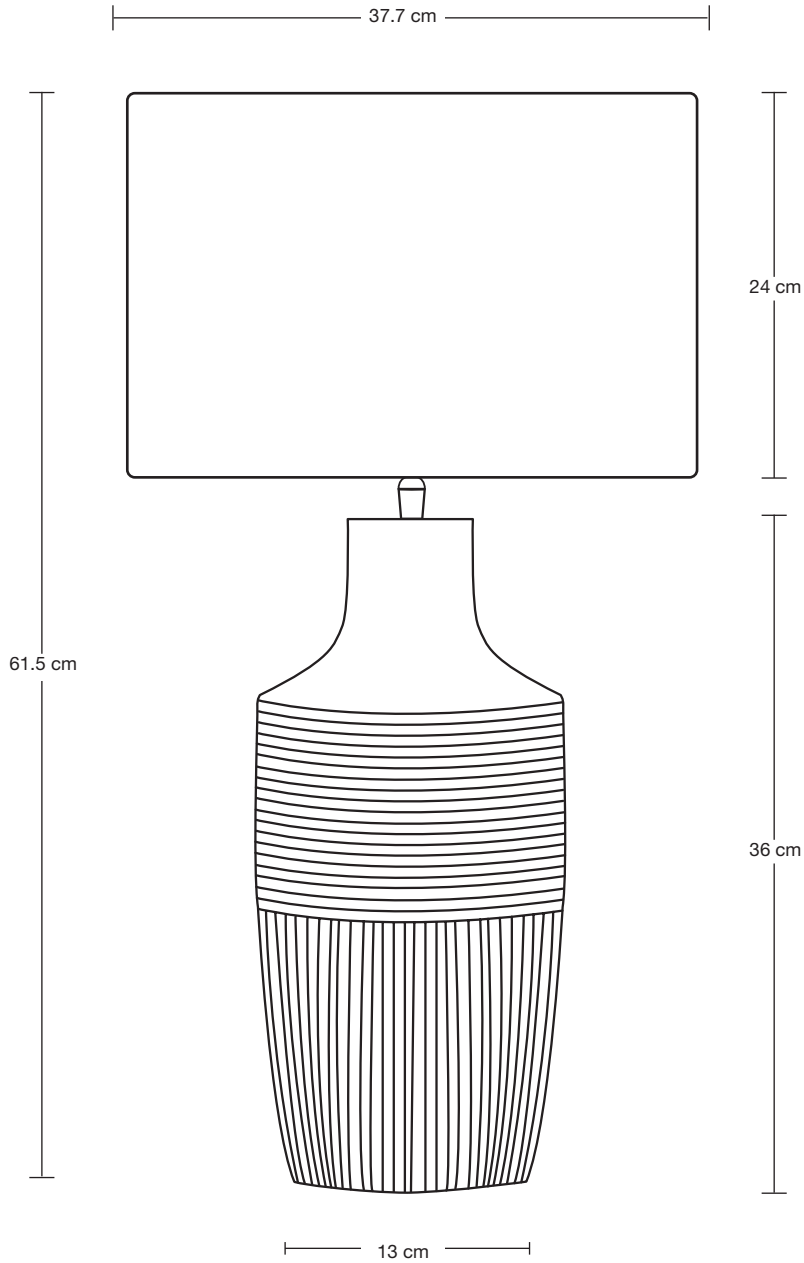

ORNATE

Ornate Vase Table Lamp - Large Drum Lampshade

SPECIFICATIONS

We meet all UK and EU lighting and safety regulations.

Our products are hand finished to ensure an authentic vintage look and therefore they may vary slightly from those shown in the images.

Bulb Required: Standard screw (E27) fitting, max 40W.

WEIGHT: 2.98 kg

INFORMATION

PRODUCT CODE: ORN-VTL-LDR

BASE FINISHES: Brass, Pewter.

FLEX CORD: 2m Black Twisted Flex With Plug

LAMPSHADE FINISHES: White, Grey

LAMPSHADE FABRIC: Dupion Silk

DIMENSIONS

H: 61.5 cm x W: 37.7 cm x D: 37.7 cm

BASE DIAMETER: 17 cm / 6.6"

BASE HEIGHT: 42.5 cm / 16.7"

SHADE DIAMETER: 37.7 cm / 14.8"

SHADE HEIGHT: 24 cm / 9.4"

INDUSTVILLE