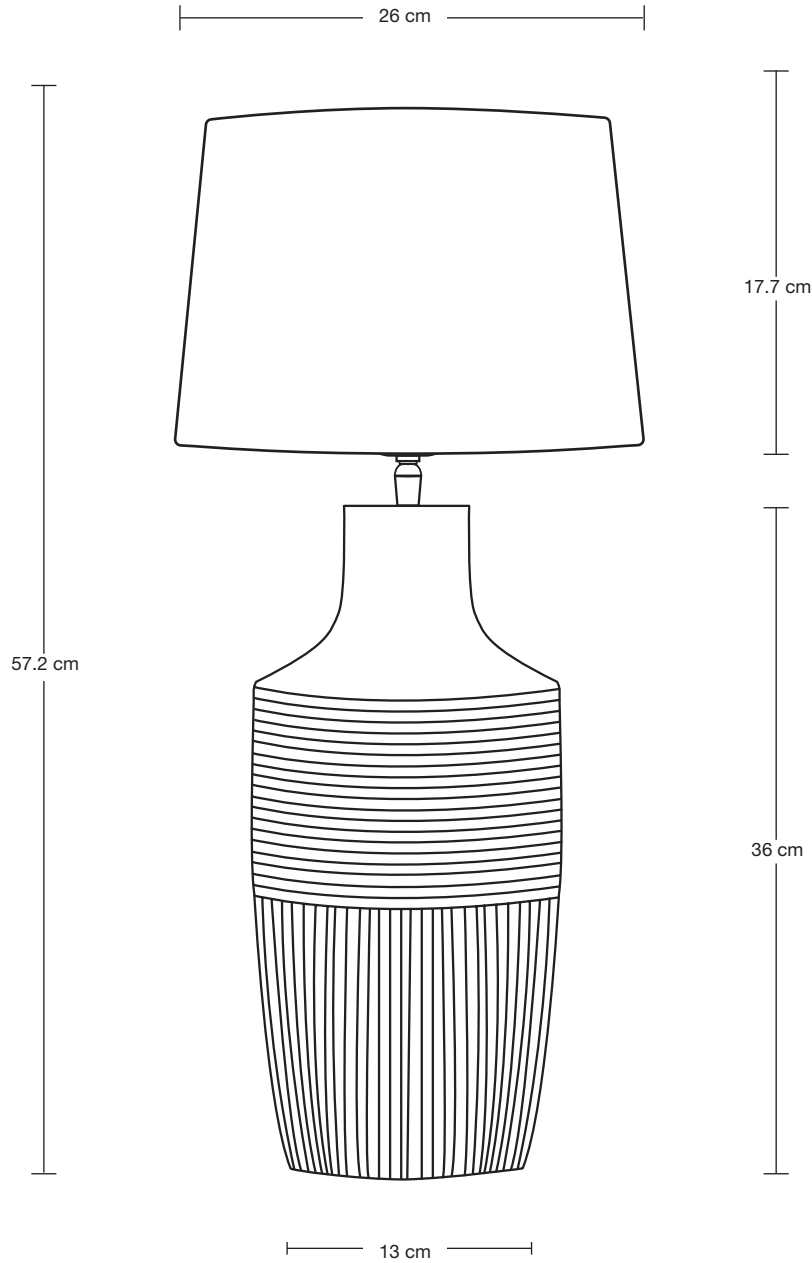

ORNATE

Ornate Vase Table Lamp - Small Empire Lampshade

SPECIFICATIONS

We meet all UK and EU lighting and safety regulations.

Our products are hand finished to ensure an authentic vintage look and therefore they may vary slightly from those shown in the images.

Bulb Required: Standard screw (E27) fitting, max 40W.

WEIGHT: 2.72 kg

INFORMATION

PRODUCT CODE: ORN-VTL-SEM

BASE FINISHES: Brass, Pewter.

FLEX CORD: 2m Black Twisted Flex With Plug

LAMPSHADE FINISHES: White, Grey

LAMPSHADE FABRIC: Dupion Silk

DIMENSIONS

H: 57.2 cm x W: 26 cm x D: 26 cm

BASE DIAMETER: 17 cm / 6.6"

BASE HEIGHT: 42.5 cm / 16.7"

SHADE DIAMETER: 26 cm / 10.2"

SHADE HEIGHT: 17.7 cm / 6.9"

INDUSTVILLE