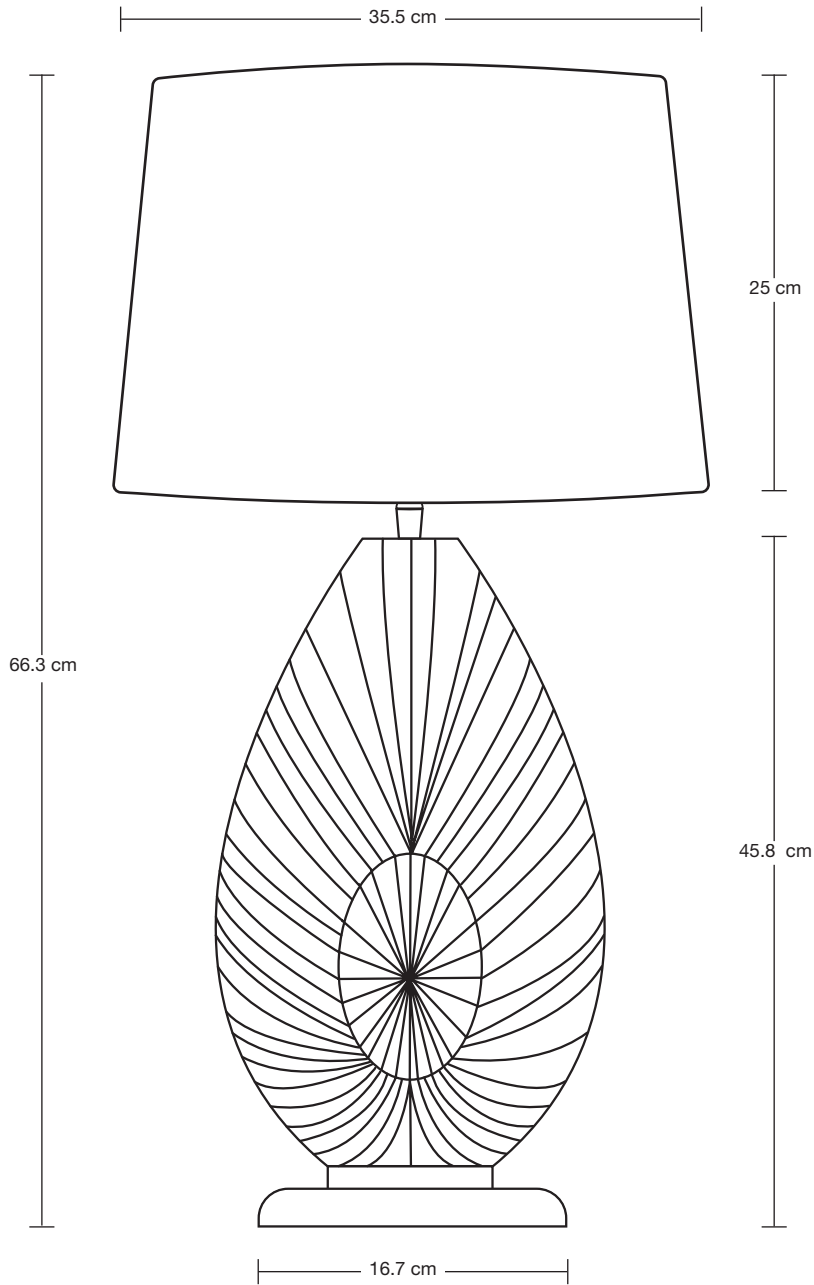

ORNATE

Ornate Tulip Table Lamp - Large Empire Lampshade

SPECIFICATIONS

We meet all UK and EU lighting and safety regulations.

Our products are hand finished to ensure an authentic vintage look and therefore they may vary slightly from those shown in the images.

Bulb Required: Standard screw (E27) fitting, max 40W.

WEIGHT: 3.46 kg

INFORMATION

PRODUCT CODE: ORN-TUTL-LEM

BASE FINISHES: Brass, Pewter.

FLEX CORD: 2m Black Twisted Flex With Plug

LAMPSHADE FINISHES: White, Grey

LAMPSHADE FABRIC: Dupion Silk

DIMENSIONS

H: 66.3 cm x W: 35.5 cm x D: 35.5 cm

BASE DIAMETER: 21.9 cm / 8.6"

BASE HEIGHT: 45.8 cm / 18"

SHADE DIAMETER: 35.5 cm / 13.9"

SHADE HEIGHT: 25 cm / 9.8"