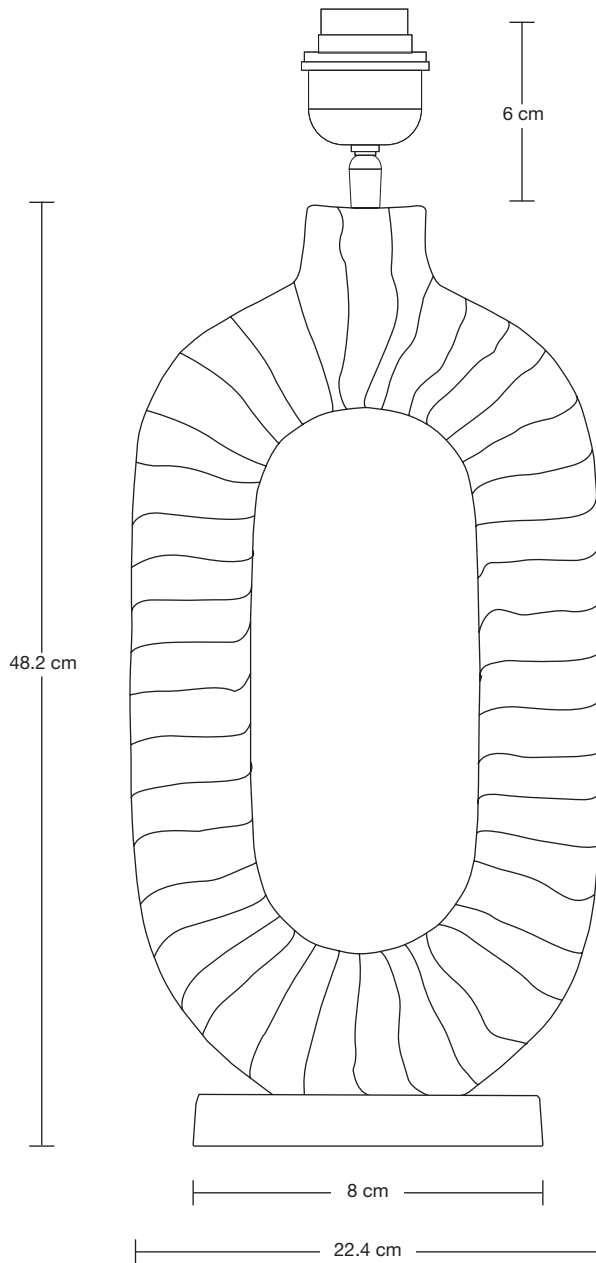

LAMPSHADE FABRIC: Dupion Silk

DIMENSIONS

H: 66.5 cm x W: 26 cm x D: 26 cm

BASE DIAMETER: 22.4 cm / 8.8"

BASE HEIGHT: 51.8 cm / 20.3"

SHADE DIAMETER: 26 cm / 10.2"

SHADE HEIGHT: 17.7 cm / 6.9"

INDUSTVILLE

LAMPSHADE FABRIC: Dupion Silk

DIMENSIONS

H: 72.3 cm x W: 35.5 cm x D: 35.5 cm

BASE DIAMETER: 22.4 cm / 8.8"

BASE HEIGHT: 51.8 cm / 20.3"

SHADE DIAMETER: 35.5 cm / 13.9"

SHADE HEIGHT: 25 cm / 9.8"

INDUSTVILLE

LAMPSHADE FABRIC: Dupion Silk

DIMENSIONS

H: 66 cm x W: 22.4 cm x D: 20.5 cm

BASE DIAMETER: 22.4 cm / 8.8"

BASE HEIGHT: 51.8 cm / 20.3"

SHADE DIAMETER: 20.5 cm / 8"

SHADE HEIGHT: 17.7 cm / 6.9"

ORNATE

BASE DIAMETER: 22.4 cm / 8.8"

BASE HEIGHT: 51.8 cm / 20.3"

INDUSTVILLE

SHADE

25 cm

35.5 cm

Empire - Large - Dupion Silk - Lampshade Only

SPECIFICATIONS