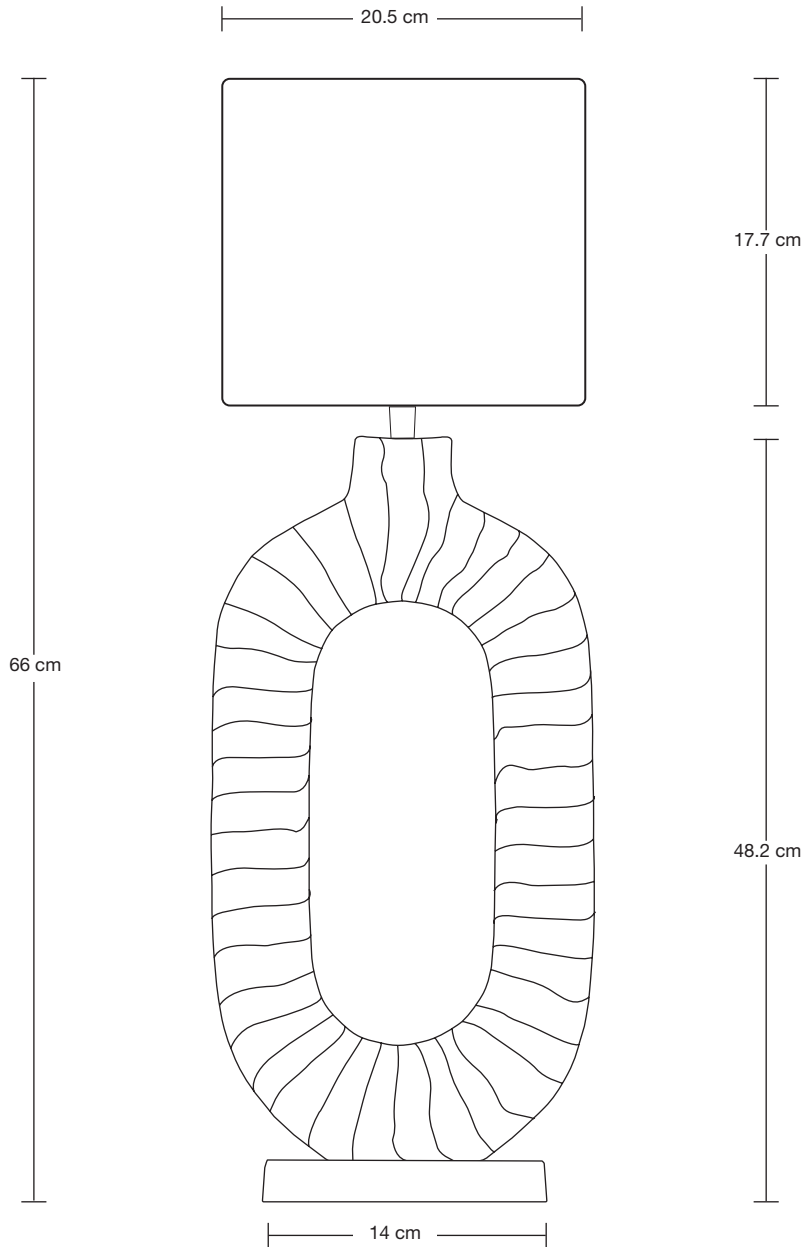

ORNATE

Ornate Oval Table Lamp - Small Cube Lampshade

SPECIFICATIONS

We meet all UK and EU lighting and safety regulations.

Our products are hand finished to ensure an authentic vintage look and therefore they may vary slightly from those shown in the images.

Bulb Required: Standard screw (E27) fitting, max 40W.

WEIGHT: 3.25 kg

INFORMATION

PRODUCT CODE: ORN-OTL-SCU

BASE FINISHES: Brass, Pewter.

FLEX CORD: 2m Black Twisted Flex With Plug

LAMPSHADE FINISHES: White, Grey

LAMPSHADE FABRIC: Dupion Silk

DIMENSIONS

H: 66 cm x W: 22.4 cm x D: 20.5 cm

BASE DIAMETER: 22.4 cm / 8.8"

BASE HEIGHT: 51.8 cm / 20.3"

SHADE DIAMETER: 20.5 cm / 8"

SHADE HEIGHT: 17.7 cm / 6.9"