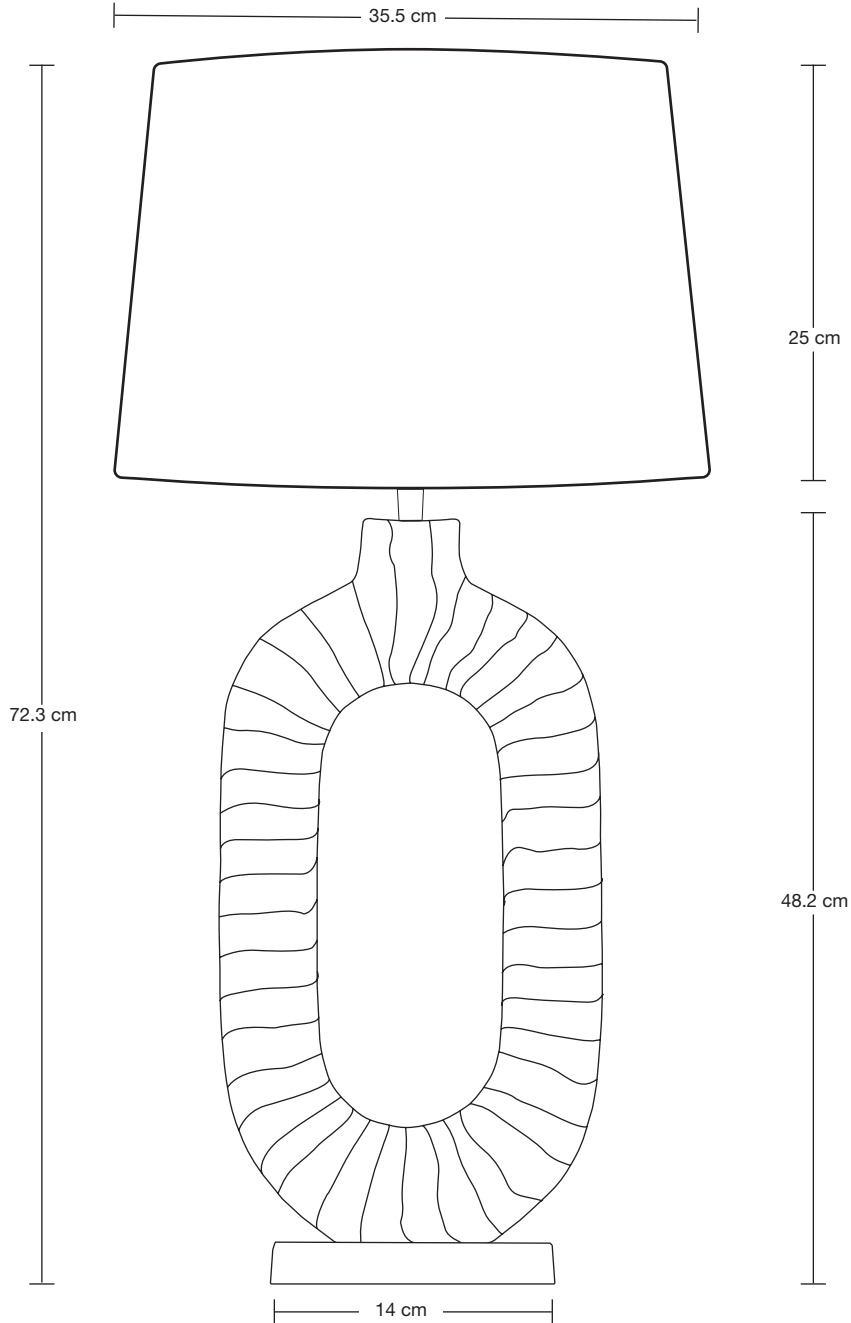

ORNATE

Ornate Oval Table Lamp - Large Empire Lampshade

SPECIFICATIONS

We meet all UK and EU lighting and safety regulations.

Our products are hand finished to ensure an authentic vintage look and therefore they may vary slightly from those shown in the images.

Bulb Required: Standard screw (E27) fitting, max 40W.

WEIGHT: 3.34 kg

INFORMATION

PRODUCT CODE: ORN-OTL-LEM

BASE FINISHES: Brass, Pewter.

FLEX CORD: 2m Black Twisted Flex With Plug

LAMPSHADE FINISHES: White, Grey

LAMPSHADE FABRIC: Dupion Silk

DIMENSIONS

H: 72.3 cm x W: 35.5 cm x D: 35.5 cm

BASE DIAMETER: 22.4 cm / 8.8"

BASE HEIGHT: 51.8 cm / 20.3"

SHADE DIAMETER: 35.5 cm / 13.9"

SHADE HEIGHT: 25 cm / 9.8"

INDUSTVILLE