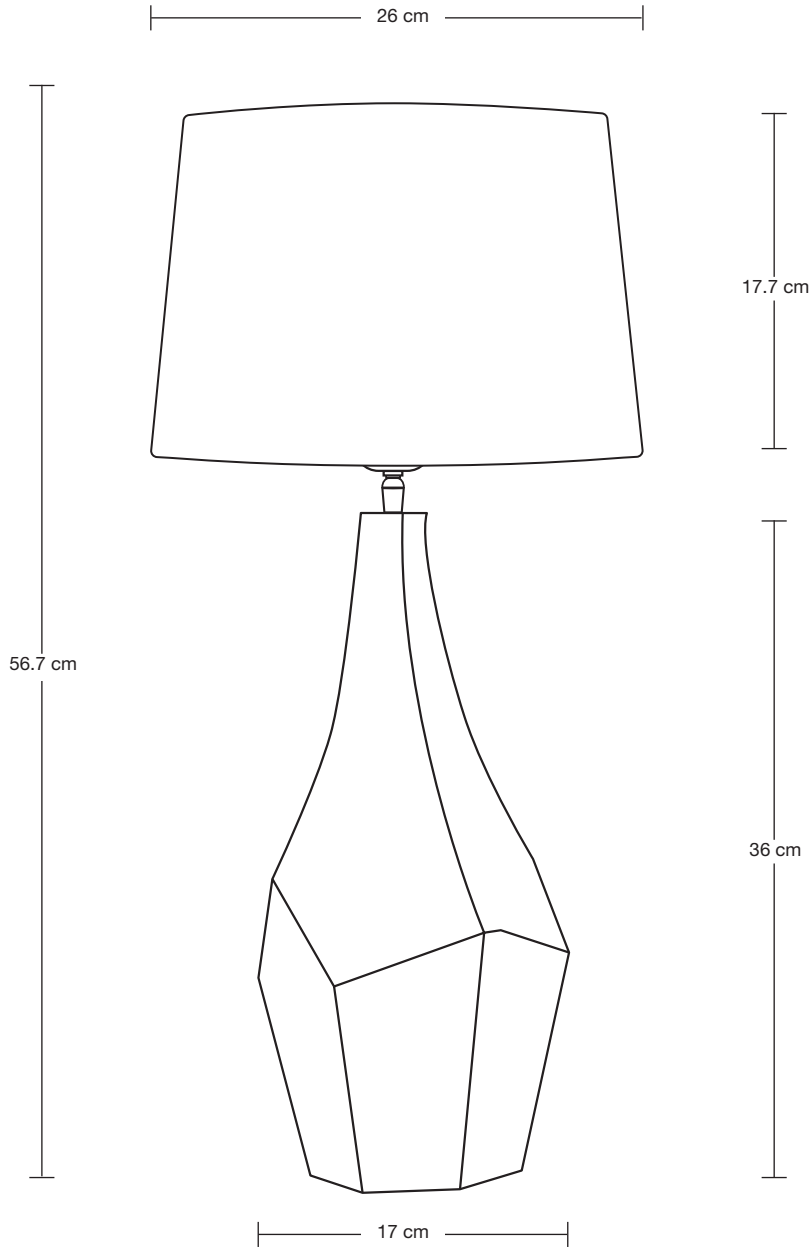

ORNATE

Ornate Prism Table Lamp - Small Empire Lampshade

SPECIFICATIONS

We meet all UK and EU lighting and safety regulations.

Our products are hand finished to ensure an authentic vintage look and therefore they may vary slightly from those shown in the images.

Bulb Required: Standard screw (E27) fitting, max 40W.

WEIGHT: 3.21 kg

INFORMATION

PRODUCT CODE: ORN-PRTL-SEM

BASE FINISHES: Brass, Pewter.

FLEX CORD: 2m Black Twisted Flex With Plug

LAMPSHADE FINISHES: White, Grey

LAMPSHADE FABRIC: Dupion Silk

DIMENSIONS

H: 56.7 cm x W: 26 cm x D: 26 cm

BASE DIAMETER: 17 cm / 6.6"

BASE HEIGHT: 42 cm / 16.5"

SHADE DIAMETER: 26 cm / 10.2"

SHADE HEIGHT: 17.7 cm / 6.9"