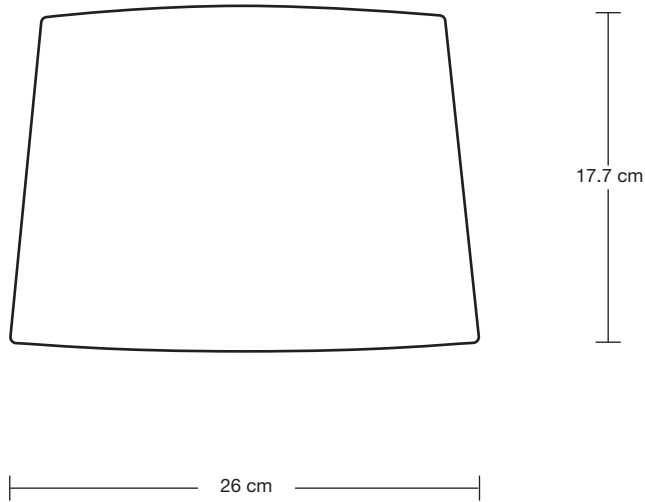

LAMPSHADE FABRIC: Dupion Silk

DIMENSIONS

H: 62.5 cm x W: 35.5 cm x D: 35.5 cm

BASE DIAMETER: 17 cm / 6.6"

BASE HEIGHT: 42 cm / 16.5"

SHADE DIAMETER: 35.5 cm / 13.9"

SHADE HEIGHT: 25 cm / 9.8"

INDUSTVILLE

LAMPSHADE FABRIC: Dupion Silk

DIMENSIONS

H: 56.7 cm x W: 26 cm x D: 26 cm

BASE DIAMETER: 17 cm / 6.6"

BASE HEIGHT: 42 cm / 16.5"

SHADE DIAMETER: 26 cm / 10.2"

SHADE HEIGHT: 17.7 cm / 6.9"

ORNATE

INFORMATION

PRODUCT CODE: EM-L-DS-LSO

SHADE FINISHES: White, Grey.

DIMENSIONS

H: 25 cm x W: 35.5 cm x D: 35.5 cm

SHADE DIAMETER: 35.5 cm / 13.9"

SHADE HEIGHT: 25 cm / 9.8"

SHADE

WEIGHT: 0.24 kg

INFORMATION

PRODUCT CODE: EM-S-DS-LSO

SHADE FINISHES: White, Grey

DIMENSIONS

H: 17.7 cm x W: 26 cm x D: 26 cm

SHADE DIAMETER: 26 cm / 10.2"

SHADE HEIGHT: 17.7 cm / 6.9"