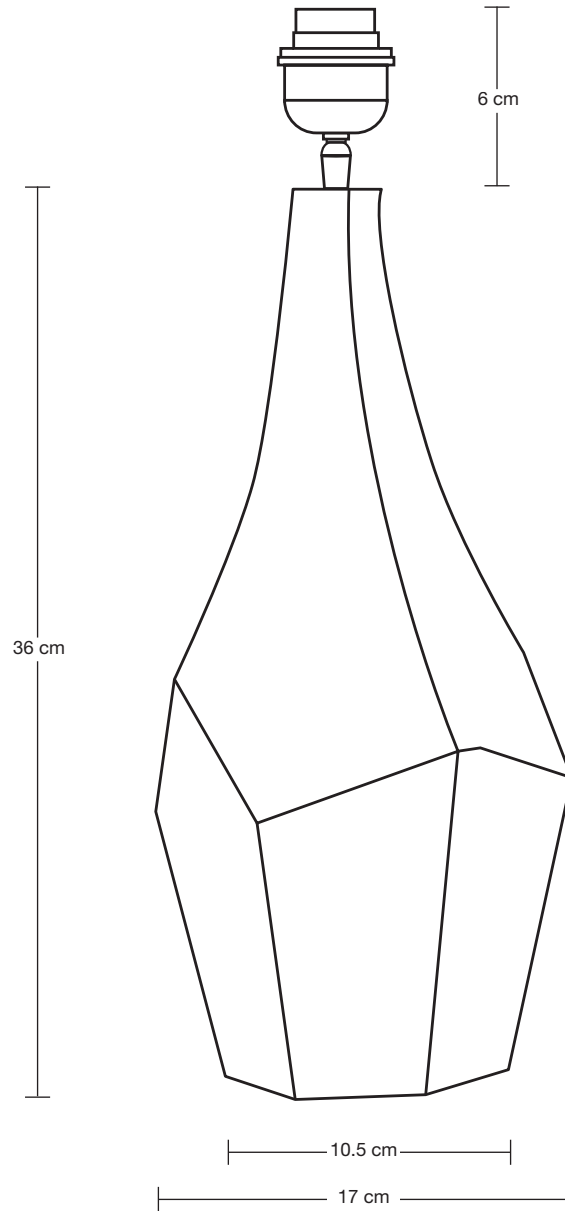

LAMPSHADE FABRIC: Dupion Silk

DIMENSIONS

H: 62.5 cm x W: 35.5 cm x D: 35.5 cm

BASE DIAMETER: 17 cm / 6.6"

BASE HEIGHT: 42 cm / 16.5"

SHADE DIAMETER: 35.5 cm / 13.9"

SHADE HEIGHT: 25 cm / 9.8"

INDUSTVILLE

LAMPSHADE FABRIC: Dupion Silk

DIMENSIONS

H: 56.7 cm x W: 26 cm x D: 26 cm

BASE DIAMETER: 17 cm / 6.6"

BASE HEIGHT: 42 cm / 16.5"

SHADE DIAMETER: 26 cm / 10.2"

SHADE HEIGHT: 17.7 cm / 6.9"

ORNATE

BASE DIAMETER: 17 cm / 6.6"

BASE HEIGHT: 42 cm / 16.5"

INDUSTVILLE

SHADE

25 cm

35.5 cm

Empire - Large - Dupion Silk - Lampshade Only

SPECIFICATIONS

INFORMATION

PRODUCT CODE: EM-L-DS-LSO

SHADE FINISHES: White, Grey.

DIMENSIONS

H: 25 cm x W: 35.5 cm x D: 35.5 cm

SHADE DIAMETER: 35.5 cm / 13.9"

SHADE HEIGHT: 25 cm / 9.8"

SHADE