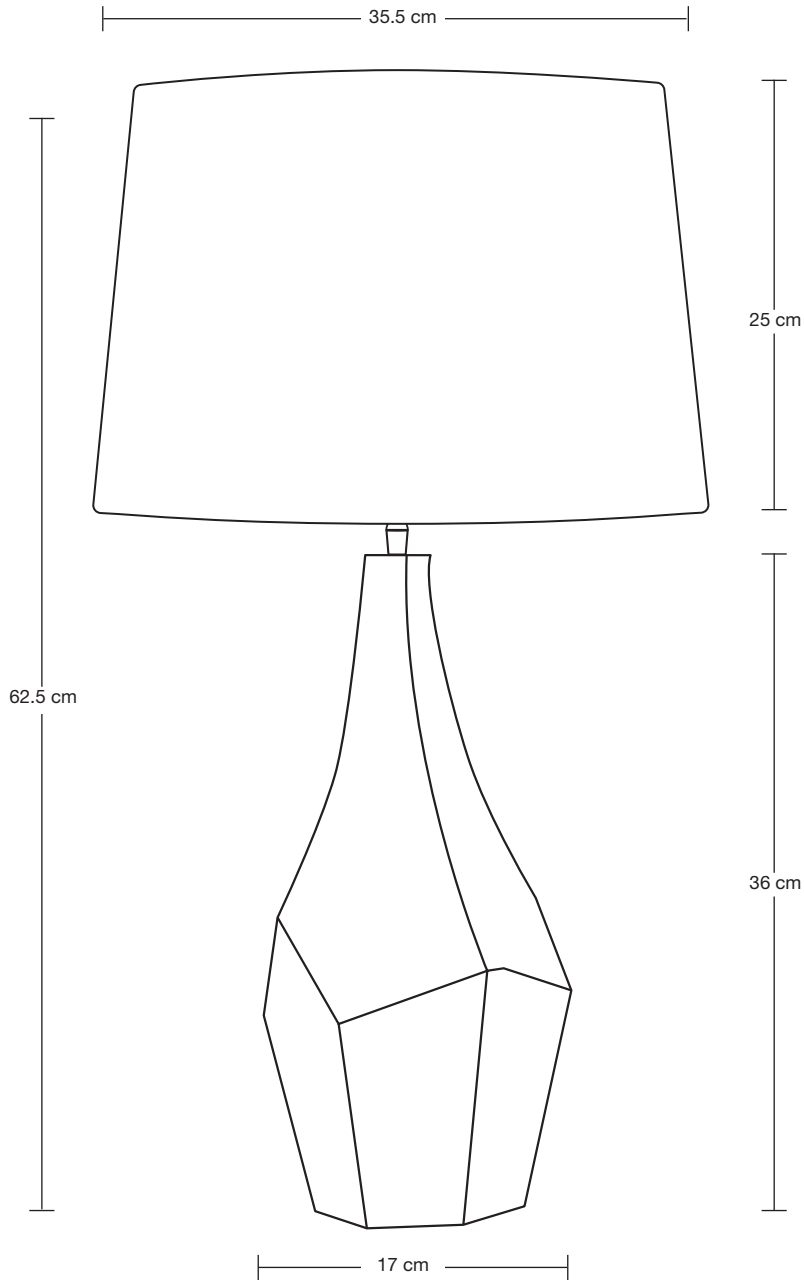

ORNATE

Ornate Prism Table Lamp - Large Empire Lampshade

SPECIFICATIONS

We meet all UK and EU lighting and safety regulations.

Our products are hand finished to ensure an authentic vintage look and therefore they may vary slightly from those shown in the images.

Bulb Required: Standard screw (E27) fitting, max 40W.

WEIGHT: 3.34 kg

INFORMATION

PRODUCT CODE: ORN-PRTL-LEM

BASE FINISHES: Brass, Pewter.

FLEX CORD: 2m Black Twisted Flex With Plug

LAMPSHADE FINISHES: White, Grey

LAMPSHADE FABRIC: Dupion Silk

DIMENSIONS

H: 62.5 cm x W: 35.5 cm x D: 35.5 cm

BASE DIAMETER: 17 cm / 6.6"

BASE HEIGHT: 42 cm / 16.5"

SHADE DIAMETER: 35.5 cm / 13.9"

SHADE HEIGHT: 25 cm / 9.8"

INDUSTVILLE