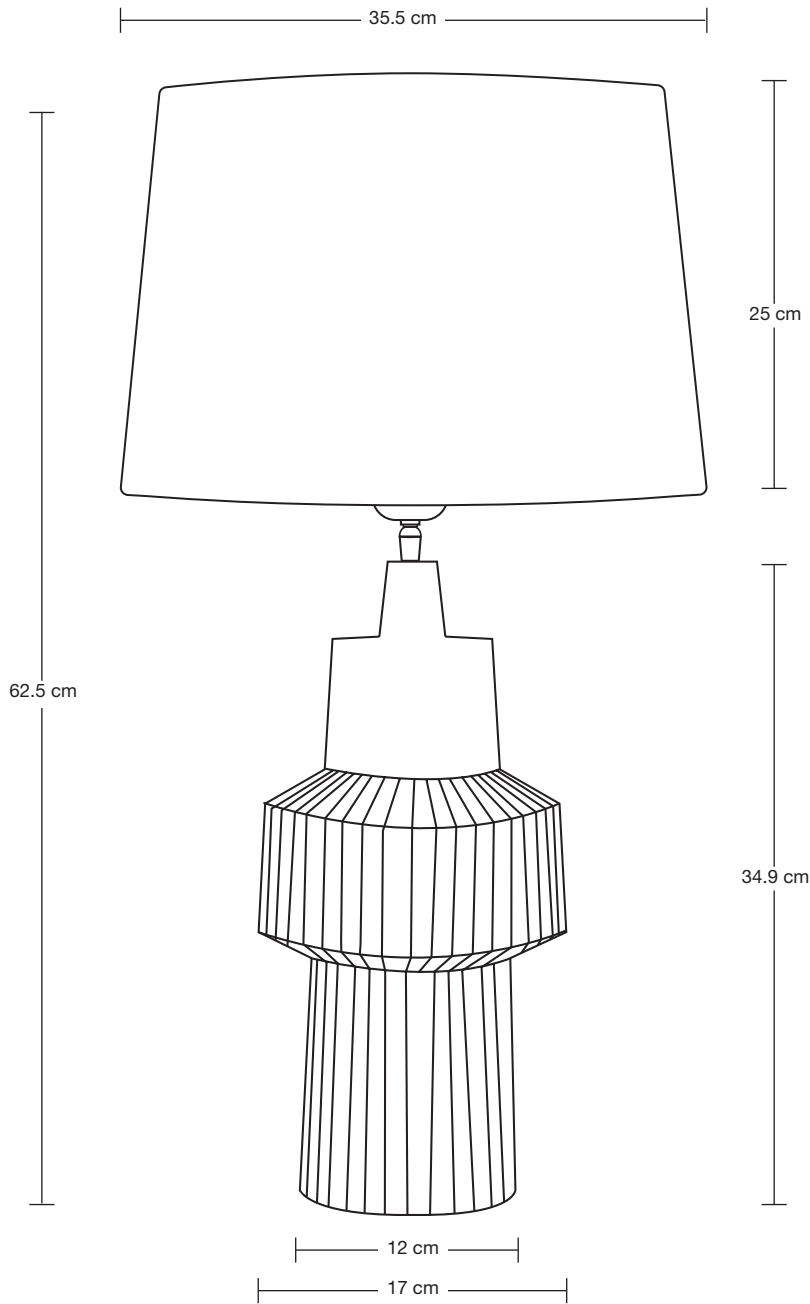

ORNATE

Ornate Tower Table Lamp - Large Empire Lampshade

SPECIFICATIONS

We meet all UK and EU lighting and safety regulations.

Our products are hand finished to ensure an authentic vintage look and therefore they may vary slightly from those shown in the images.

Bulb Required: Standard screw (E27) fitting, max 40W.

WEIGHT: 3.85 kg

INFORMATION

PRODUCT CODE: ORN-TOTL-LEM

BASE FINISHES: Brass, Pewter.

FLEX CORD: 2m Black Twisted Flex With Plug

LAMPSHADE FINISHES: White, Grey

LAMPSHADE FABRIC: Dupion Silk

DIMENSIONS

H: 62.5 cm x W: 35.5 cm x D: 35.5 cm

BASE DIAMETER: 17 cm / 6.6"

BASE HEIGHT: 42 cm / 16.5"

SHADE DIAMETER: 35.5 cm / 13.9"

SHADE HEIGHT: 25 cm / 9.8"

INDUSTVILLE