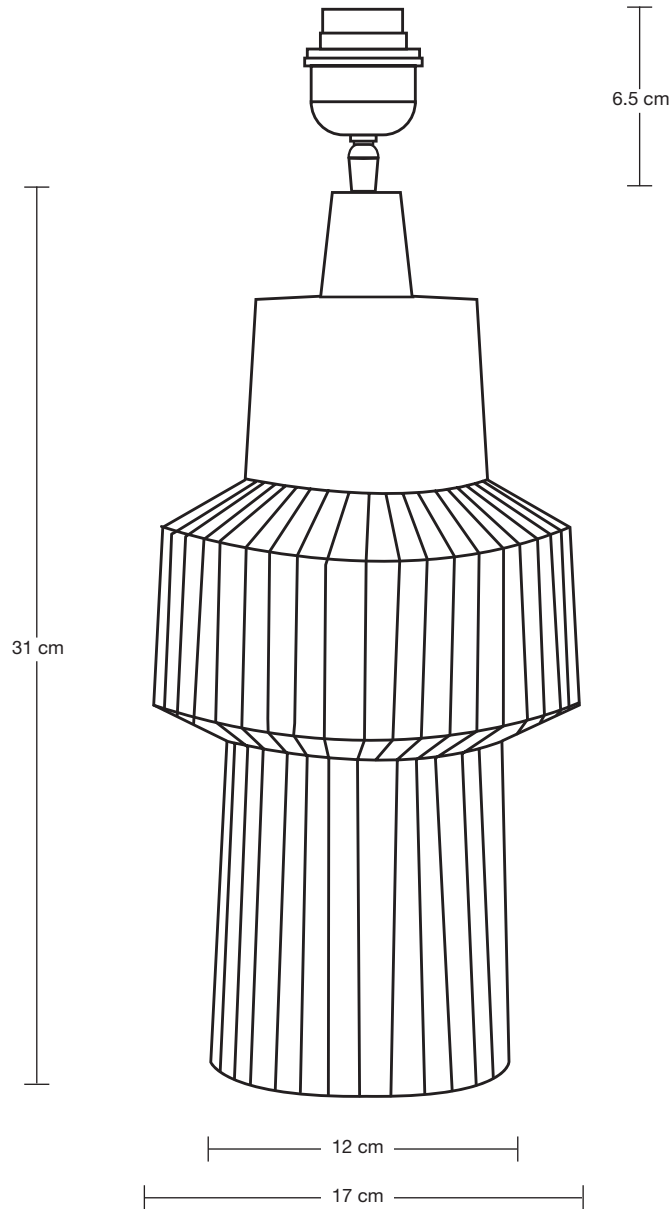

ORNATE

Ornate Tower Table Lamp - Base Only

SPECIFICATIONS

We meet all UK and EU lighting and safety regulations.

Our products are hand finished to ensure an authentic vintage look and therefore they may vary slightly from those shown in the images.

Bulb Required: Standard screw (E27) fitting, max 40W.

WEIGHT: 3.48 kg

INFORMATION

PRODUCT CODE: ORN-TOTL-BO

BASE FINISHES: Brass, Pewter.

FLEX CORD: 2m Black Twisted Flex With Plug

DIMENSIONS

H: 42 cm x W: 17 cm x D: 17 cm

BASE DIAMETER: 17 cm / 6.6"

BASE HEIGHT: 42 cm / 16.5"

INDUSTVILLE