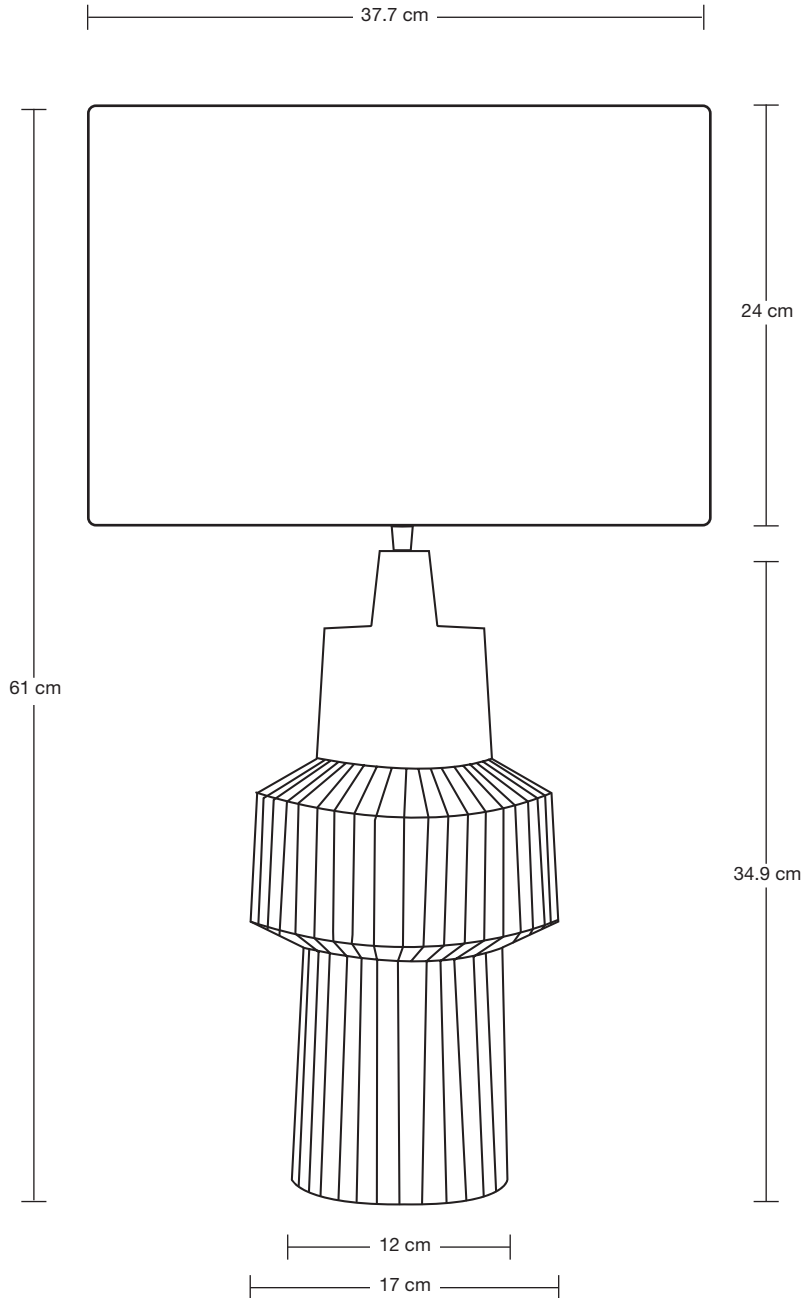

ORNATE

Ornate Tower Table Lamp - Large Drum Lampshade

SPECIFICATIONS

We meet all UK and EU lighting and safety regulations.

Our products are hand finished to ensure an authentic vintage look and therefore they may vary slightly from those shown in the images.

Bulb Required: Standard screw (E27) fitting, max 40W.

WEIGHT: 3.98 kg

INFORMATION

PRODUCT CODE: ORN-TOTL-LDR

BASE FINISHES: Brass, Pewter.

FLEX CORD: 2m Black Twisted Flex With Plug

LAMPSHADE FINISHES: White, Grey

LAMPSHADE FABRIC: Dupion Silk

DIMENSIONS

H: 61 cm x W: 37.7 cm x D: 37.7 cm

BASE DIAMETER: 17 cm / 6.6"

BASE HEIGHT: 42 cm / 16.5"

SHADE DIAMETER: 37.7 cm / 14.8"

SHADE HEIGHT: 24 cm / 9.4"

INDUSTVILLE