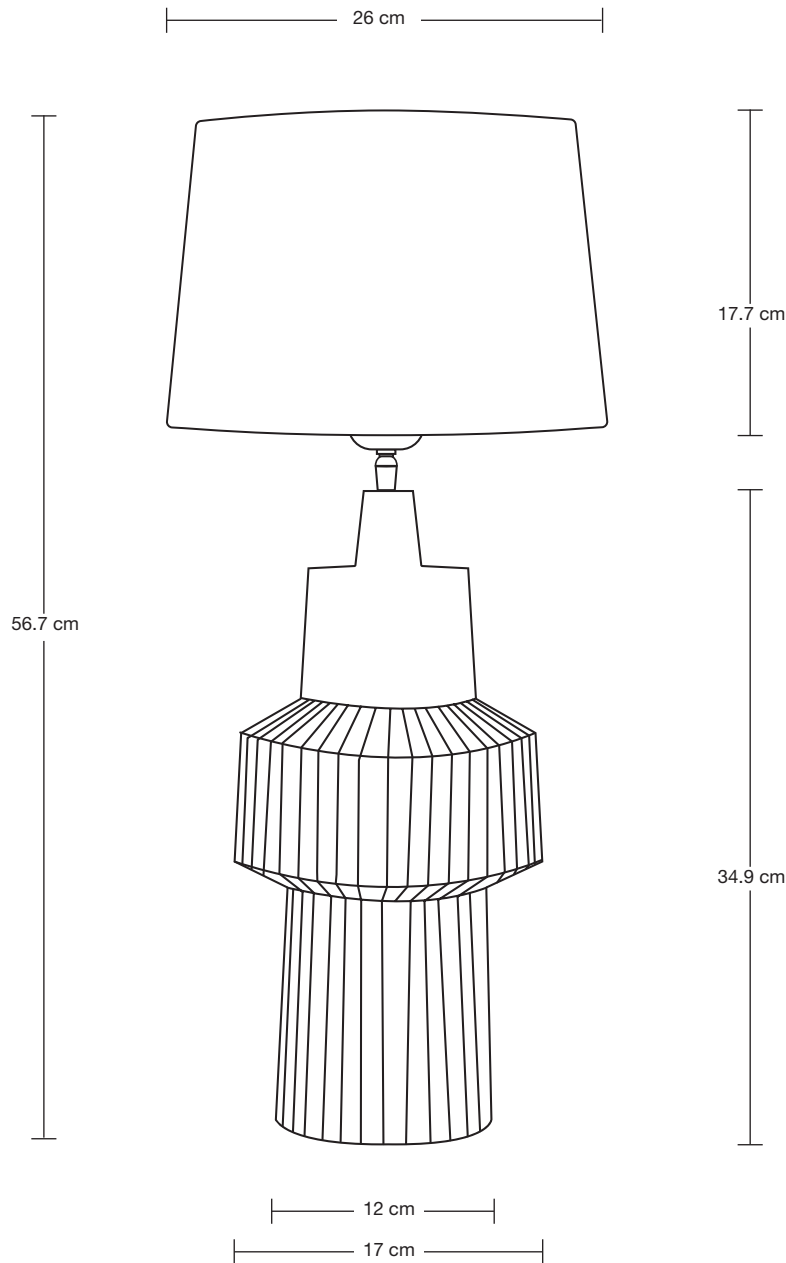

ORNATE

Ornate Tower Table Lamp - Small Empire Lampshade

SPECIFICATIONS

We meet all UK and EU lighting and safety regulations.

Our products are hand finished to ensure an authentic vintage look and therefore they may vary slightly from those shown in the images.

Bulb Required: Standard screw (E27) fitting, max 40W.

WEIGHT: 3.72 kg

INFORMATION

PRODUCT CODE: ORN-TOTL-SEM

BASE FINISHES: Brass, Pewter.

FLEX CORD: 2m Black Twisted Flex With Plug

LAMPSHADE FINISHES: White, Grey

LAMPSHADE FABRIC: Dupion Silk

DIMENSIONS

H: 56.7 cm x W: 26 cm x D: 26 cm

BASE DIAMETER: 17 cm / 6.6"

BASE HEIGHT: 42 cm / 16.5"

SHADE DIAMETER: 26 cm / 10.2"

SHADE HEIGHT: 17.7 cm / 6.9"

INDUSTVILLE