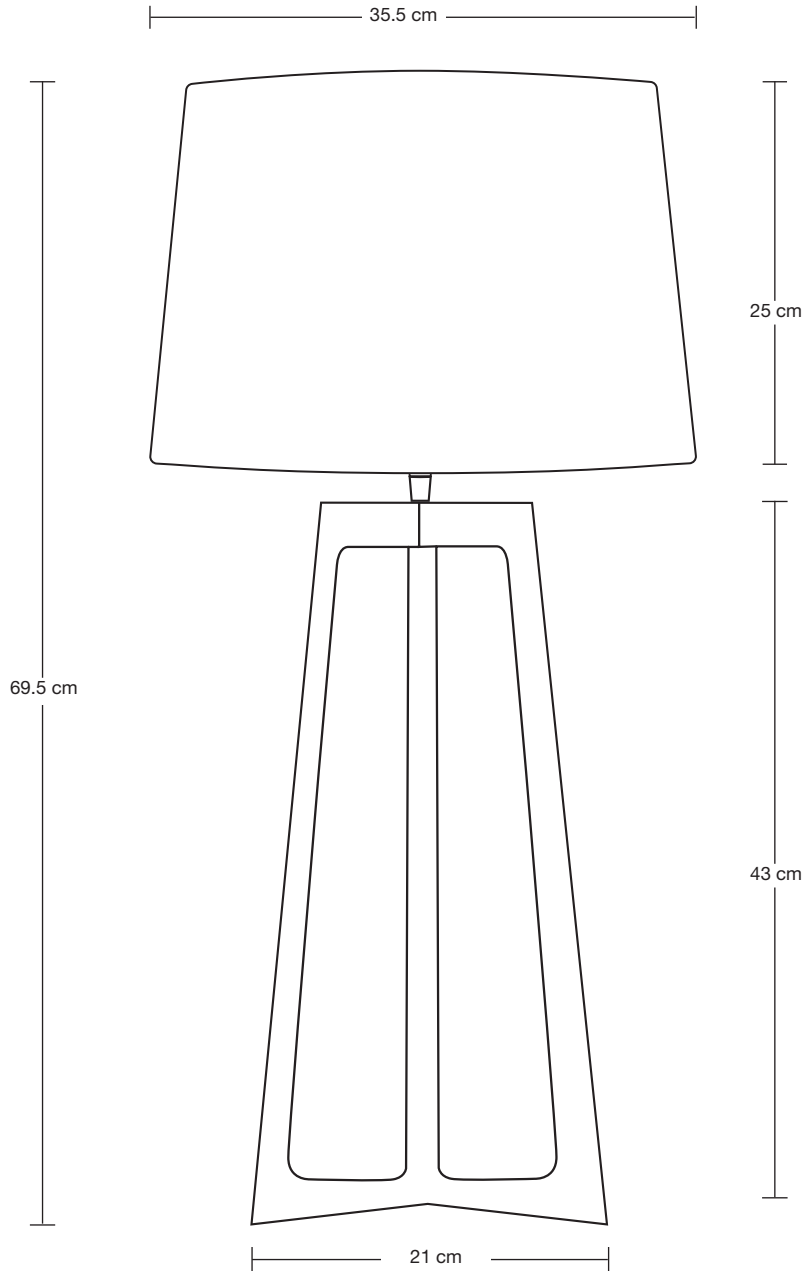

ORNATE

Ornate Tripod Table Lamp - Large Empire Lampshade

SPECIFICATIONS

We meet all UK and EU lighting and safety regulations.

Our products are hand finished to ensure an authentic vintage look and therefore they may vary slightly from those shown in the images.

Bulb Required: Standard screw (E27) fitting, max 40W.

WEIGHT: 2.26 kg

INFORMATION

PRODUCT CODE: ORN-TITL-LEM

BASE FINISHES: Brass, Pewter.

FLEX CORD: 2m Black Twisted Flex With Plug

LAMPSHADE FINISHES: White, Grey

LAMPSHADE FABRIC: Dupion Silk

DIMENSIONS

H: 69.5 cm x W: 35.5 cm x D: 35.5 cm

BASE DIAMETER: 21 cm / 8.2"

BASE HEIGHT: 49 cm / 19.2"

SHADE DIAMETER: 35.5 cm / 13.9"

SHADE HEIGHT: 25 cm / 9.8"

INDUSTVILLE