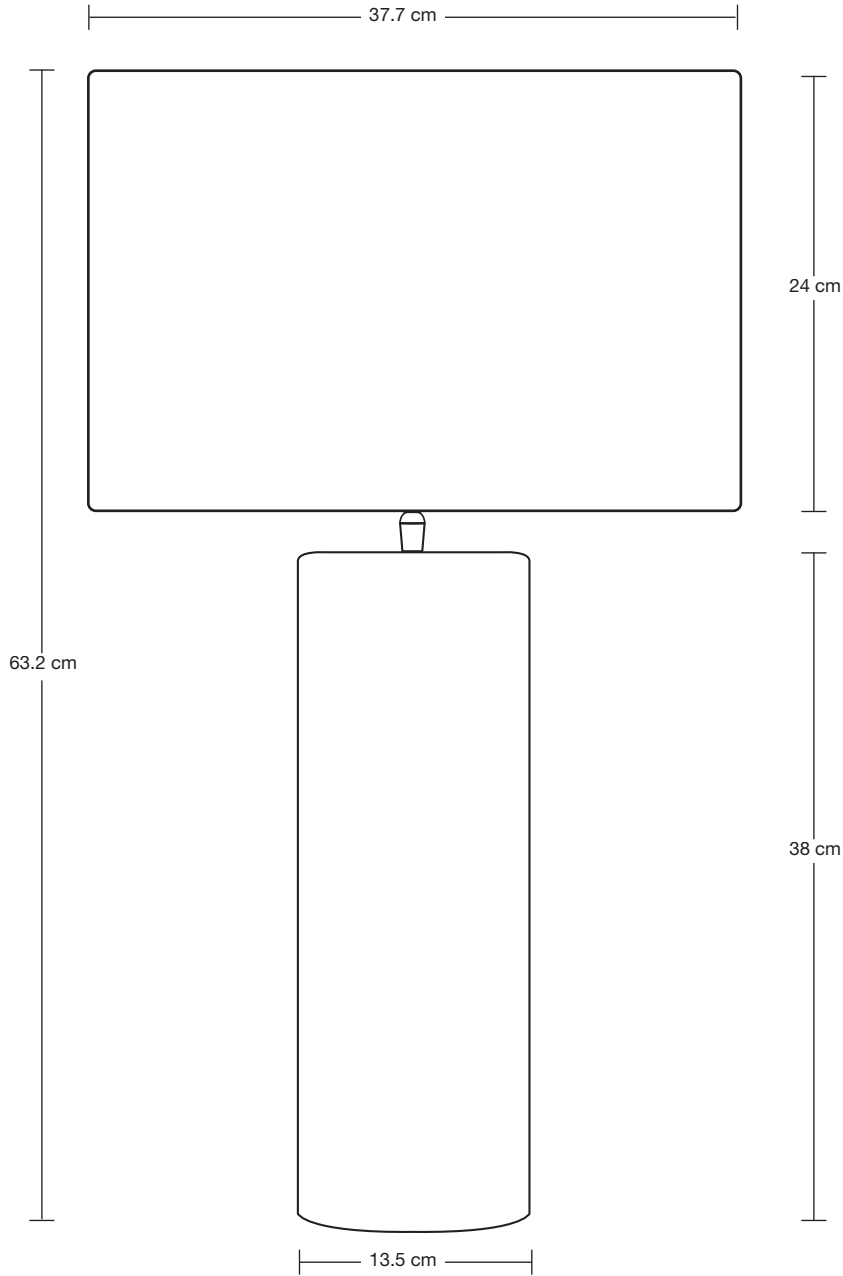

LAMPSHADE FABRIC: Dupion Silk

DIMENSIONS

H: 64.7 cm x W: 35.5 cm x D: 35.5 cm

BASE DIAMETER: 13.5 cm / 5.3"

BASE HEIGHT: 44.2 cm / 17.4"

SHADE DIAMETER: 35.5 cm / 13.9"

SHADE HEIGHT: 25 cm / 9.8"

PILLAR

LAMPSHADE FABRIC: Dupion Silk

DIMENSIONS

H: 58.9 cm x W: 26 cm x D: 26 cm

BASE DIAMETER: 13.5 cm / 5.3"

BASE HEIGHT: 44.2 cm / 17.4"

SHADE DIAMETER: 26 cm / 10.2"

SHADE HEIGHT: 17.7 cm / 6.9"

PILLAR

LAMPSHADE FABRIC: Dupion Silk

DIMENSIONS

H: 63.2 cm x W: 37.7 cm x D: 37.7 cm

BASE DIAMETER: 13.5 cm / 5.3"

BASE HEIGHT: 44.2 cm / 17.4"

SHADE DIAMETER: 37.7 cm / 14.8"

SHADE HEIGHT: 24 cm / 9.4"

PILLAR

WEIGHT: 0.5 kg

INFORMATION

PRODUCT CODE: DR-L-DS-LSO

SHADE FINISHES: White, Grey

DIMENSIONS

H: 24 cm x W: 37.7 cm x D: 37.7 cm

SHADE DIAMETER: 37.7 cm / 14.8"

SHADE HEIGHT: 24 cm / 9.4"