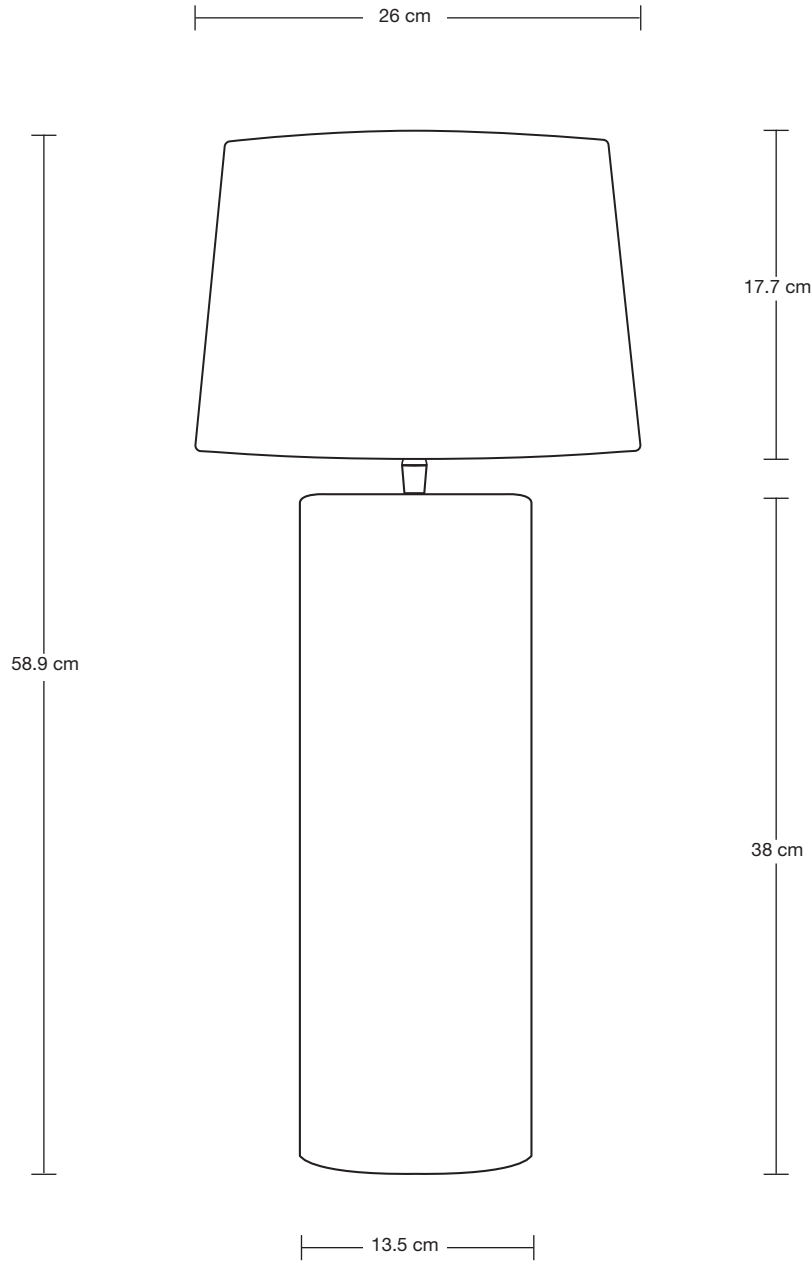

LAMPSHADE FABRIC: Dupion Silk

DIMENSIONS

H: 64.7 cm x W: 35.5 cm x D: 35.5 cm

BASE DIAMETER: 13.5 cm / 5.3"

BASE HEIGHT: 44.2 cm / 17.4"

SHADE DIAMETER: 35.5 cm / 13.9"

SHADE HEIGHT: 25 cm / 9.8"

PILLAR

LAMPSHADE FABRIC: Dupion Silk

DIMENSIONS

H: 58.9 cm x W: 26 cm x D: 26 cm

BASE DIAMETER: 13.5 cm / 5.3"

BASE HEIGHT: 44.2 cm / 17.4"

SHADE DIAMETER: 26 cm / 10.2"

SHADE HEIGHT: 17.7 cm / 6.9"

PILLAR

LAMPSHADE FABRIC: Dupion Silk

DIMENSIONS

H: 63.2 cm x W: 37.7 cm x D: 37.7 cm

BASE DIAMETER: 13.5 cm / 5.3"

BASE HEIGHT: 44.2 cm / 17.4"

SHADE DIAMETER: 37.7 cm / 14.8"

SHADE HEIGHT: 24 cm / 9.4"

PILLAR

WEIGHT: 0.5 kg

INFORMATION

PRODUCT CODE: DR-L-DS-LSO

SHADE FINISHES: White, Grey

DIMENSIONS

H: 24 cm x W: 37.7 cm x D: 37.7 cm

SHADE DIAMETER: 37.7 cm / 14.8"

SHADE HEIGHT: 24 cm / 9.4"