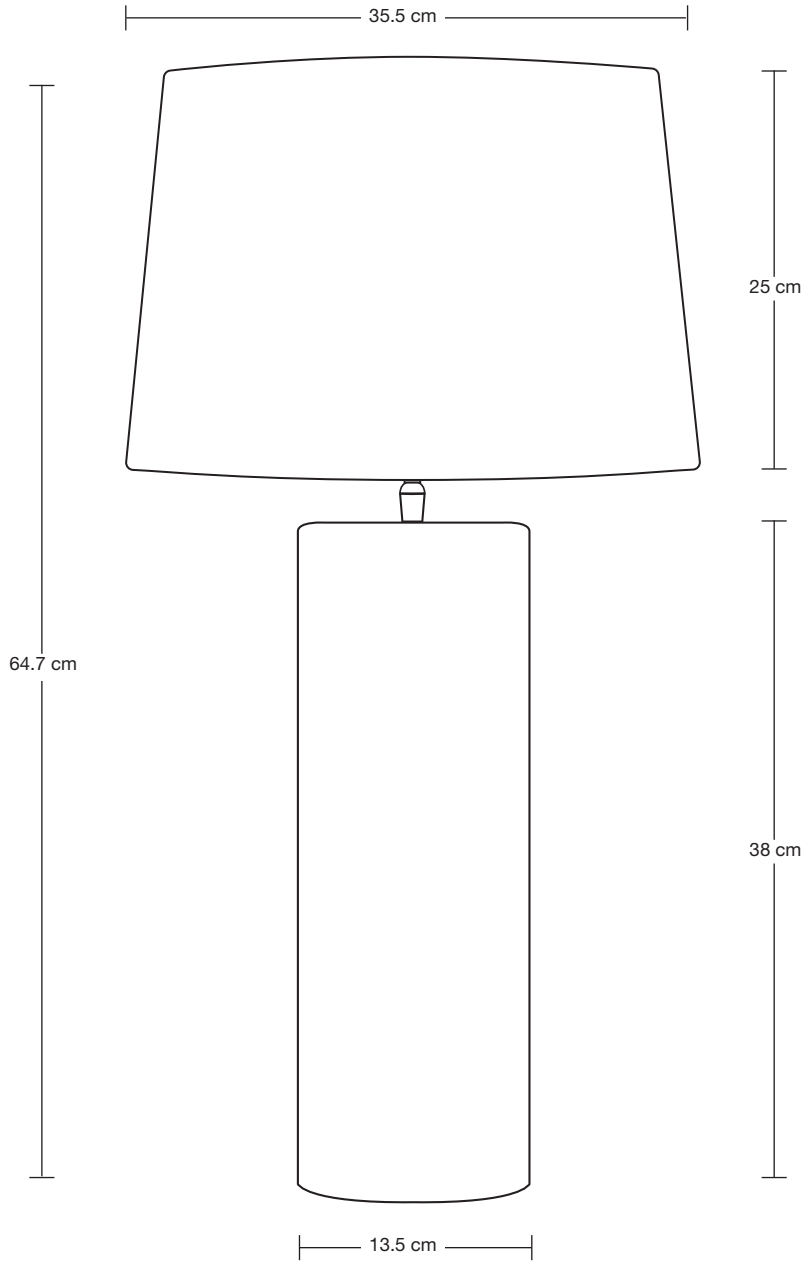

PILLAR

Pillar Cylinder Table Lamp - Large Empire Lampshade

SPECIFICATIONS

We meet all UK and EU lighting and safety regulations.

Our products are hand finished to ensure an authentic vintage look and therefore they may vary slightly from those shown in the images.

Bulb Required: Standard screw (E27) fitting, max 40W.

WEIGHT: 3.46 kg

INFORMATION

PRODUCT CODE: PIL-GE-CYTL-LEM

BASE FINISHES: Brass, Pewter.

FLEX CORD: 2m Black Twisted Flex With Plug

LAMPSHADE FINISHES: White, Grey

LAMPSHADE FABRIC: Dupion Silk

DIMENSIONS

H: 64.7 cm x W: 35.5 cm x D: 35.5 cm

BASE DIAMETER: 13.5 cm / 5.3"

BASE HEIGHT: 44.2 cm / 17.4"

SHADE DIAMETER: 35.5 cm / 13.9"

SHADE HEIGHT: 25 cm / 9.8"