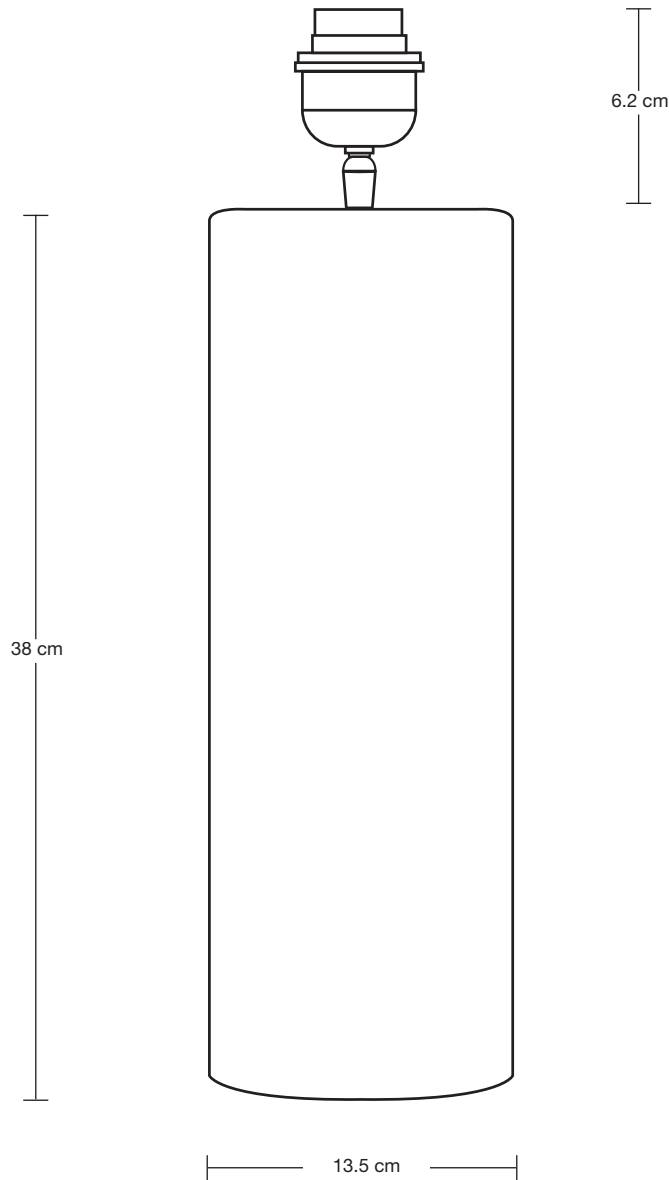

LAMPSHADE FABRIC: Dupion Silk

DIMENSIONS

H: 64.7 cm x W: 35.5 cm x D: 35.5 cm

BASE DIAMETER: 13.5 cm / 5.3"

BASE HEIGHT: 44.2 cm / 17.4"

SHADE DIAMETER: 35.5 cm / 13.9"

SHADE HEIGHT: 25 cm / 9.8"

PILLAR

LAMPSHADE FABRIC: Dupion Silk

DIMENSIONS

H: 58.9 cm x W: 26 cm x D: 26 cm

BASE DIAMETER: 13.5 cm / 5.3"

BASE HEIGHT: 44.2 cm / 17.4"

SHADE DIAMETER: 26 cm / 10.2"

SHADE HEIGHT: 17.7 cm / 6.9"

PILLAR

LAMPSHADE FABRIC: Dupion Silk

DIMENSIONS

H: 63.2 cm x W: 37.7 cm x D: 37.7 cm

BASE DIAMETER: 13.5 cm / 5.3"

BASE HEIGHT: 44.2 cm / 17.4"

SHADE DIAMETER: 37.7 cm / 14.8"

SHADE HEIGHT: 24 cm / 9.4"

PILLAR

WEIGHT: 0.5 kg

INFORMATION

PRODUCT CODE: DR-L-DS-LSO

SHADE FINISHES: White, Grey

DIMENSIONS

H: 24 cm x W: 37.7 cm x D: 37.7 cm

SHADE DIAMETER: 37.7 cm / 14.8"

SHADE HEIGHT: 24 cm / 9.4"