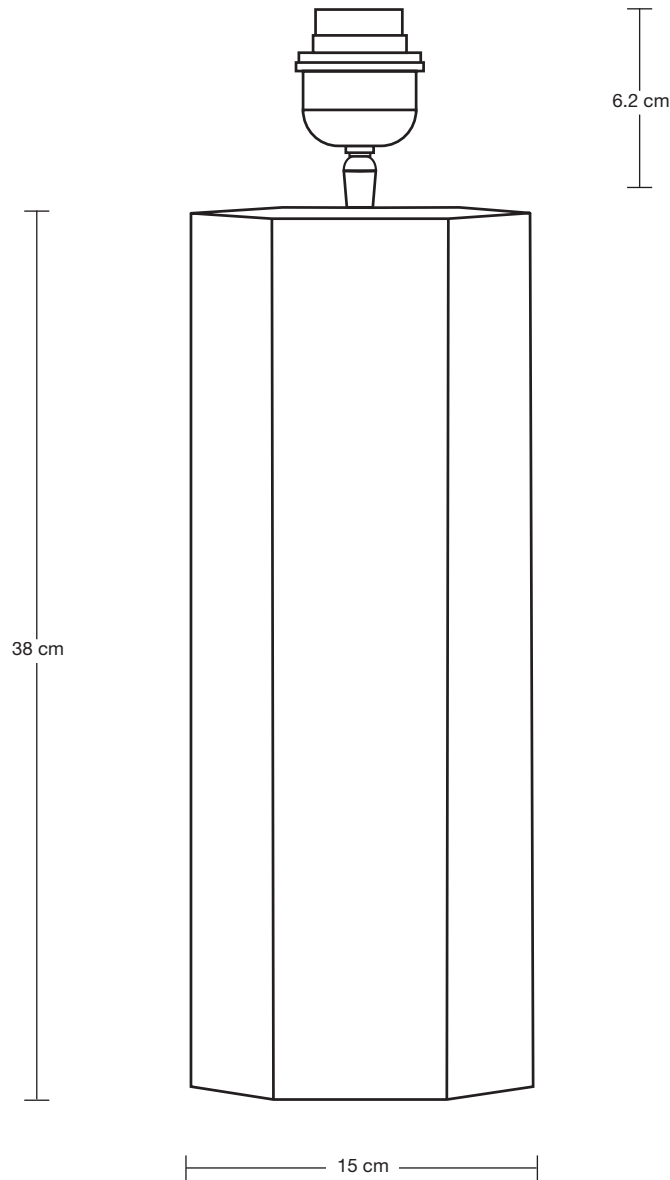

LAMPSHADE FABRIC: Dupion Silk

DIMENSIONS

H: 64.5 cm x W: 35.5 cm x D: 35.5 cm

BASE DIAMETER: 15 cm / 5.9"

BASE HEIGHT: 38 cm / 15.0"

SHADE DIAMETER: 35.5 cm / 13.9"

SHADE HEIGHT: 25 cm / 9.8"

PILLAR

LAMPSHADE FABRIC: Dupion Silk

DIMENSIONS

H: 58.7 cm x W: 26 cm x D: 26 cm

BASE DIAMETER: 15 cm / 5.9"

BASE HEIGHT: 44 cm / 17.3"

SHADE DIAMETER: 26 cm / 10.2"

SHADE HEIGHT: 17.7 cm / 6.9"

PILLAR

LAMPSHADE FABRIC: Dupion Silk

DIMENSIONS

H: 63 cm x W: 37.7 cm x D: 37.7 cm

BASE DIAMETER: 15 cm / 5.9"

BASE HEIGHT: 44 cm / 17.3"

SHADE DIAMETER: 37.7 cm / 14.8"

SHADE HEIGHT: 24 cm / 9.4"

PILLAR

WEIGHT: 0.5 kg

INFORMATION

PRODUCT CODE: DR-L-DS-LSO

SHADE FINISHES: White, Grey

DIMENSIONS

H: 24 cm x W: 37.7 cm x D: 37.7 cm

SHADE DIAMETER: 37.7 cm / 14.8"

SHADE HEIGHT: 24 cm / 9.4"