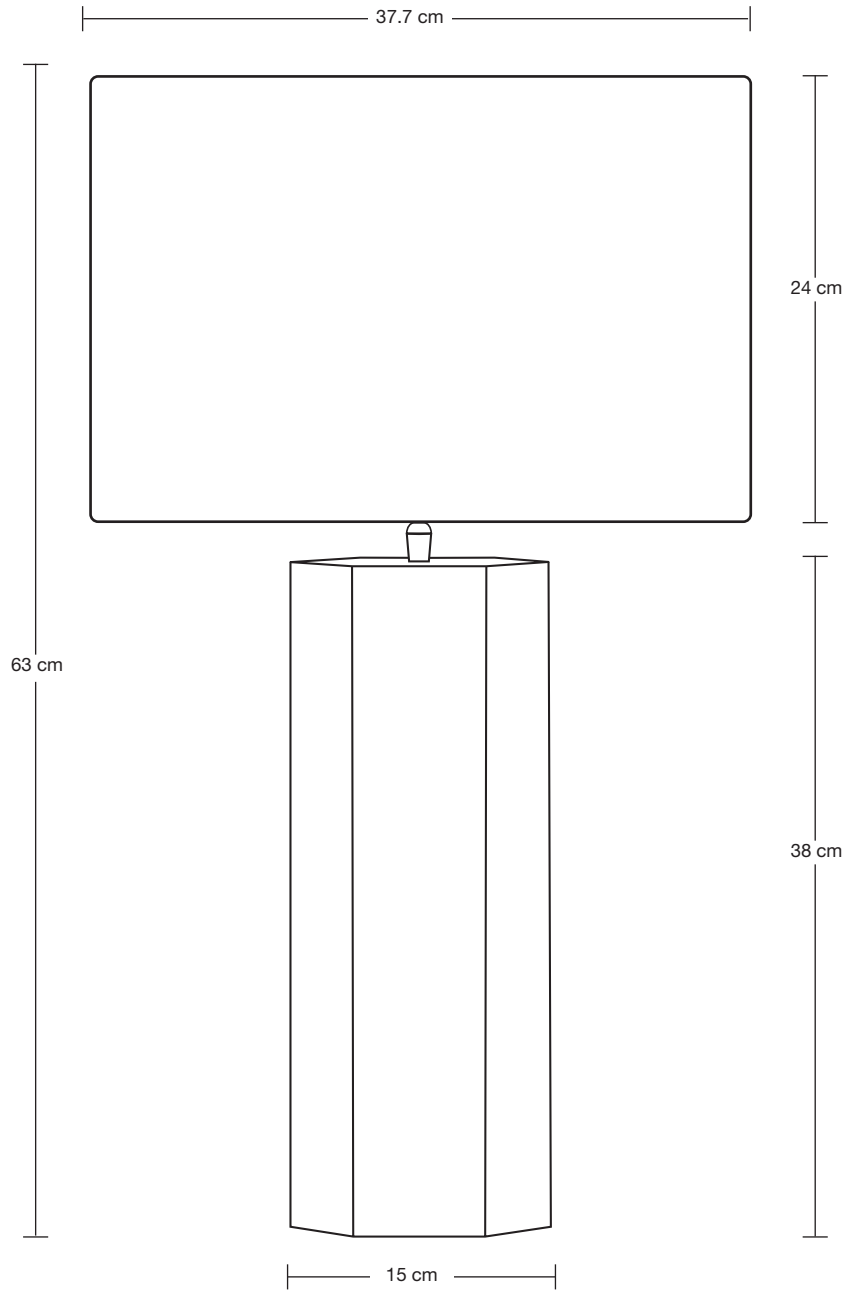

LAMPSHADE FABRIC: Dupion Silk

DIMENSIONS

H: 64.5 cm x W: 35.5 cm x D: 35.5 cm

BASE DIAMETER: 15 cm / 5.9"

BASE HEIGHT: 38 cm / 15.0"

SHADE DIAMETER: 35.5 cm / 13.9"

SHADE HEIGHT: 25 cm / 9.8"

PILLAR

LAMPSHADE FABRIC: Dupion Silk

DIMENSIONS

H: 58.7 cm x W: 26 cm x D: 26 cm

BASE DIAMETER: 15 cm / 5.9"

BASE HEIGHT: 44 cm / 17.3"

SHADE DIAMETER: 26 cm / 10.2"

SHADE HEIGHT: 17.7 cm / 6.9"

PILLAR

LAMPSHADE FABRIC: Dupion Silk

DIMENSIONS

H: 63 cm x W: 37.7 cm x D: 37.7 cm

BASE DIAMETER: 15 cm / 5.9"

BASE HEIGHT: 44 cm / 17.3"

SHADE DIAMETER: 37.7 cm / 14.8"

SHADE HEIGHT: 24 cm / 9.4"

PILLAR

WEIGHT: 0.5 kg

INFORMATION

PRODUCT CODE: DR-L-DS-LSO

SHADE FINISHES: White, Grey

DIMENSIONS

H: 24 cm x W: 37.7 cm x D: 37.7 cm

SHADE DIAMETER: 37.7 cm / 14.8"

SHADE HEIGHT: 24 cm / 9.4"