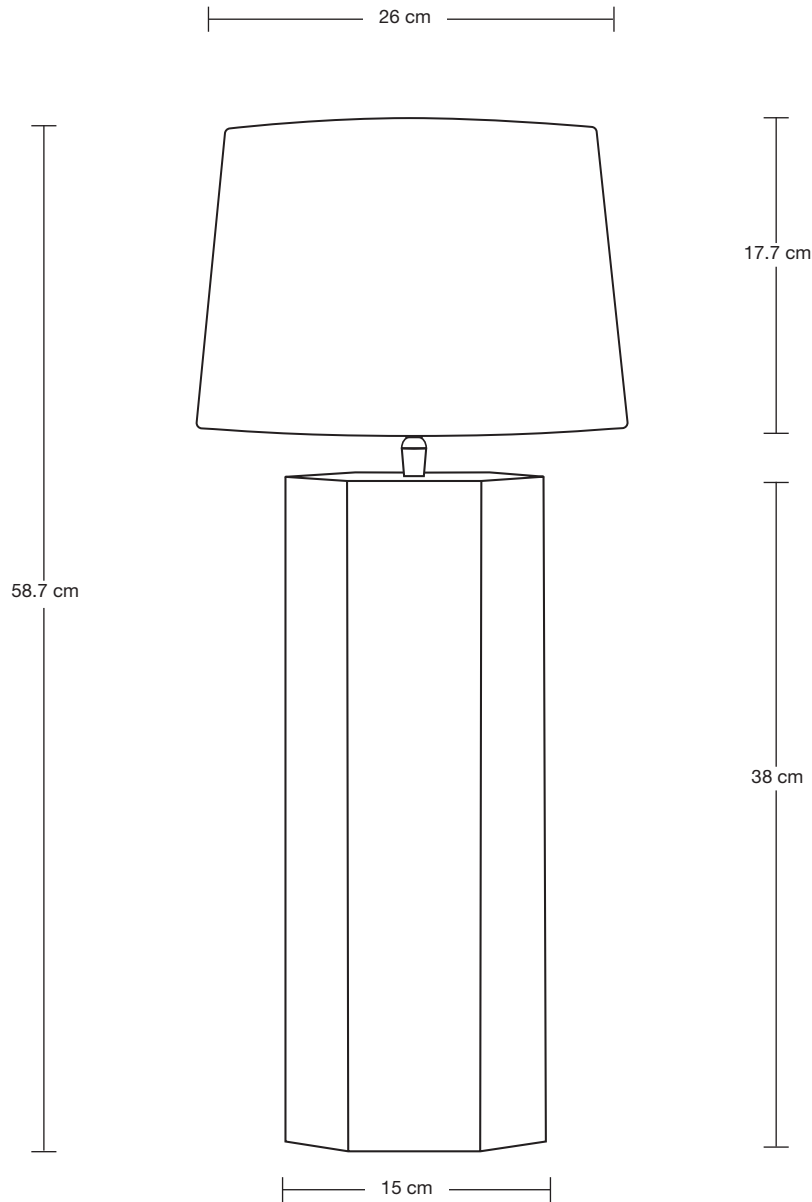

LAMPSHADE FABRIC: Dupion Silk

DIMENSIONS

H: 64.5 cm x W: 35.5 cm x D: 35.5 cm

BASE DIAMETER: 15 cm / 5.9"

BASE HEIGHT: 38 cm / 15.0"

SHADE DIAMETER: 35.5 cm / 13.9"

SHADE HEIGHT: 25 cm / 9.8"

PILLAR

LAMPSHADE FABRIC: Dupion Silk

DIMENSIONS

H: 58.7 cm x W: 26 cm x D: 26 cm

BASE DIAMETER: 15 cm / 5.9"

BASE HEIGHT: 44 cm / 17.3"

SHADE DIAMETER: 26 cm / 10.2"

SHADE HEIGHT: 17.7 cm / 6.9"

PILLAR

LAMPSHADE FABRIC: Dupion Silk

DIMENSIONS

H: 63 cm x W: 37.7 cm x D: 37.7 cm

BASE DIAMETER: 15 cm / 5.9"

BASE HEIGHT: 44 cm / 17.3"

SHADE DIAMETER: 37.7 cm / 14.8"

SHADE HEIGHT: 24 cm / 9.4"

PILLAR

WEIGHT: 0.5 kg

INFORMATION

PRODUCT CODE: DR-L-DS-LSO

SHADE FINISHES: White, Grey

DIMENSIONS

H: 24 cm x W: 37.7 cm x D: 37.7 cm

SHADE DIAMETER: 37.7 cm / 14.8"

SHADE HEIGHT: 24 cm / 9.4"