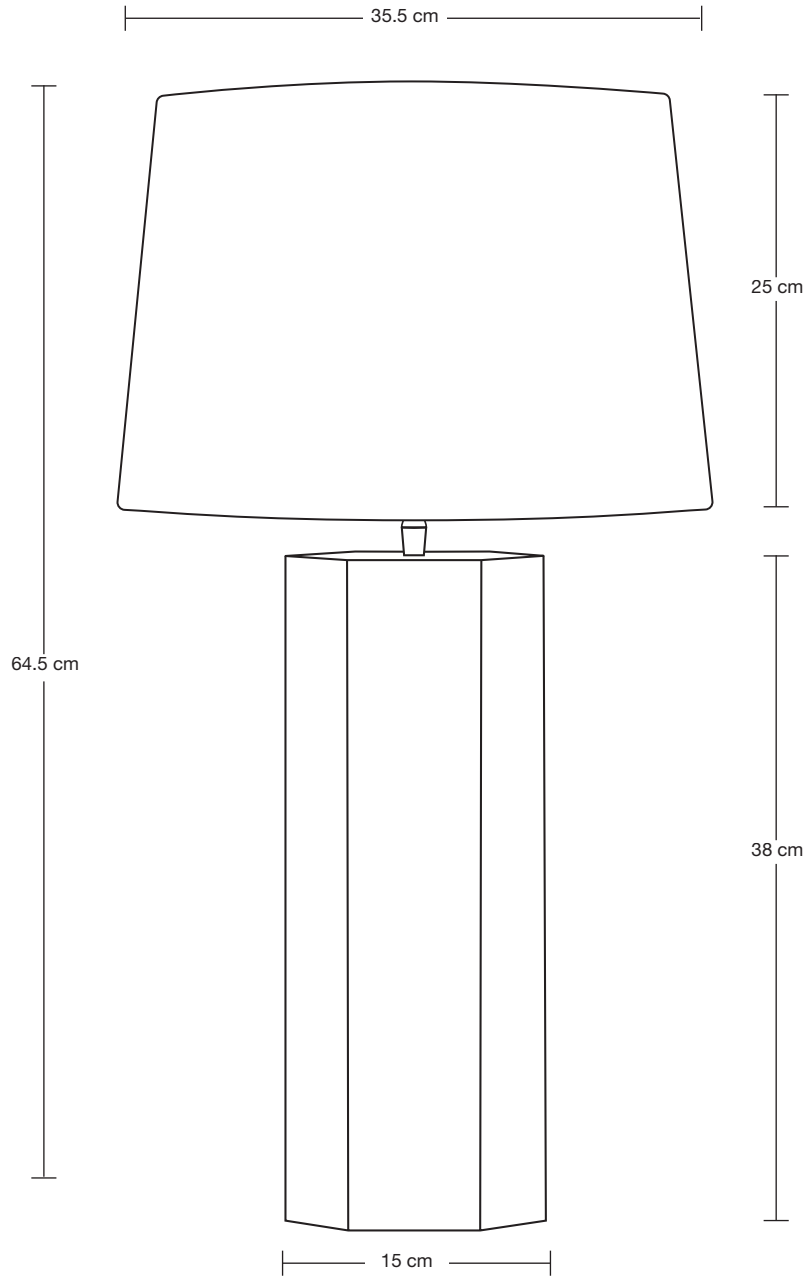

PILLAR

Pillar Hex Table Lamp - Large Empire Lampshade

SPECIFICATIONS

We meet all UK and EU lighting and safety regulations.

Our products are hand finished to ensure an authentic vintage look and therefore they may vary slightly from those shown in the images.

Bulb Required: Standard screw (E27) fitting, max 40W.

WEIGHT: 3.62 kg

INFORMATION

PRODUCT CODE: PIL-GE-HETL-LEM

BASE FINISHES: Brass, Pewter.

FLEX CORD: 2m Black Twisted Flex With Plug

LAMPSHADE FINISHES: White, Grey

LAMPSHADE FABRIC: Dupion Silk

DIMENSIONS

H: 64.5 cm x W: 35.5 cm x D: 35.5 cm

BASE DIAMETER: 15 cm / 5.9"

BASE HEIGHT: 38 cm / 15.0"

SHADE DIAMETER: 35.5 cm / 13.9"

SHADE HEIGHT: 25 cm / 9.8"