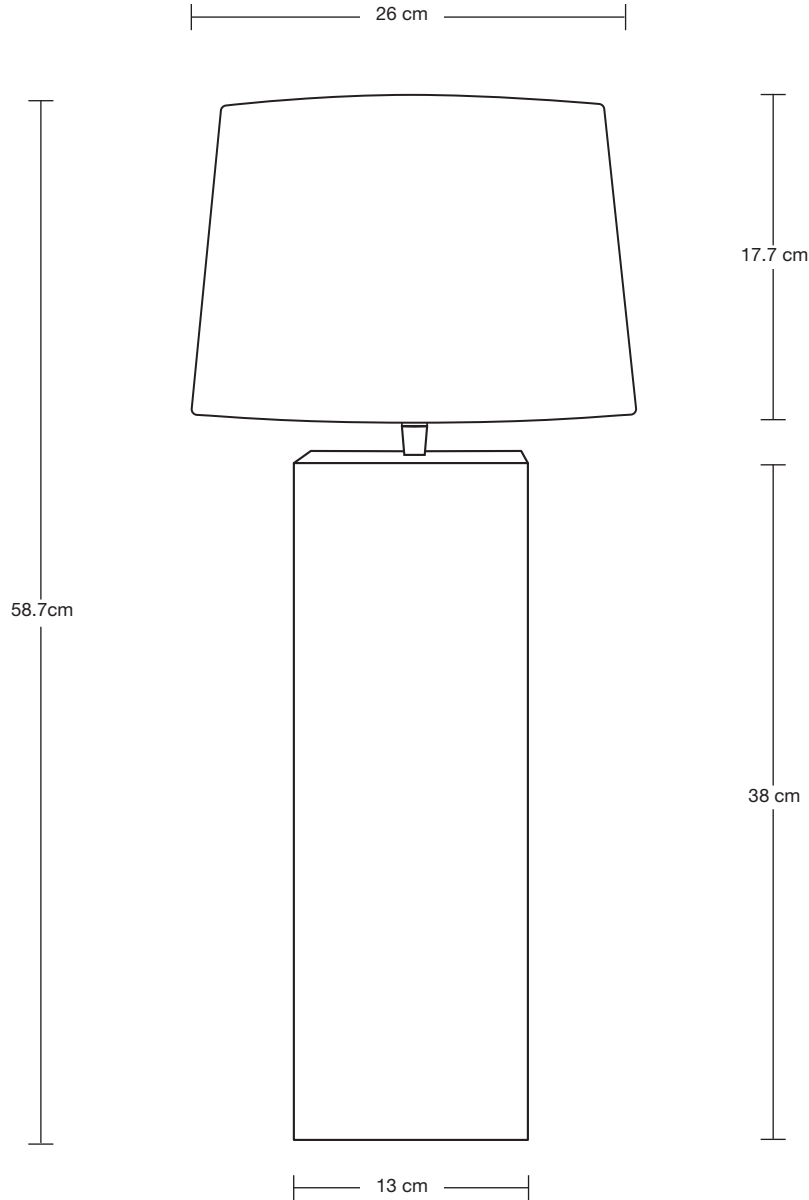

LAMPSHADE FABRIC: Dupion Silk

DIMENSIONS

H: 64.5 cm x W: 35.5 cm x D: 35.5 cm

BASE DIAMETER: 13 cm / 5.1"

BASE HEIGHT: 44 cm / 17.3"

SHADE DIAMETER: 35.5 cm / 13.9"

SHADE HEIGHT: 25 cm / 9.8"

PILLAR

LAMPSHADE FABRIC: Dupion Silk

DIMENSIONS

H: 58.7 cm x W: 26 cm x D: 26 cm

BASE DIAMETER: 13 cm / 5.1"

BASE HEIGHT: 44 cm / 17.3"

SHADE DIAMETER: 26 cm / 10.2"

SHADE HEIGHT: 17.7 cm / 6.9"

PILLAR

DIMENSIONS

H: 17.7 cm x W: 20.5 cm x D: 20.5 cm

SHADE DIAMETER: 20.5 cm / 8"

SHADE HEIGHT: 17.7 cm / 6.9"

SHADE

Drum - Large - Dupion Silk - Lampshade Only

SPECIFICATIONS

We meet all UK and EU lighting and safety regulations.

DIMENSIONS

H: 24 cm x W: 37.7 cm x D: 37.7 cm

SHADE DIAMETER: 37.7 cm / 14.8"

SHADE HEIGHT: 24 cm / 9.4"

SHADE

25 cm

35.5 cm

Empire - Large - Dupion Silk - Lampshade Only