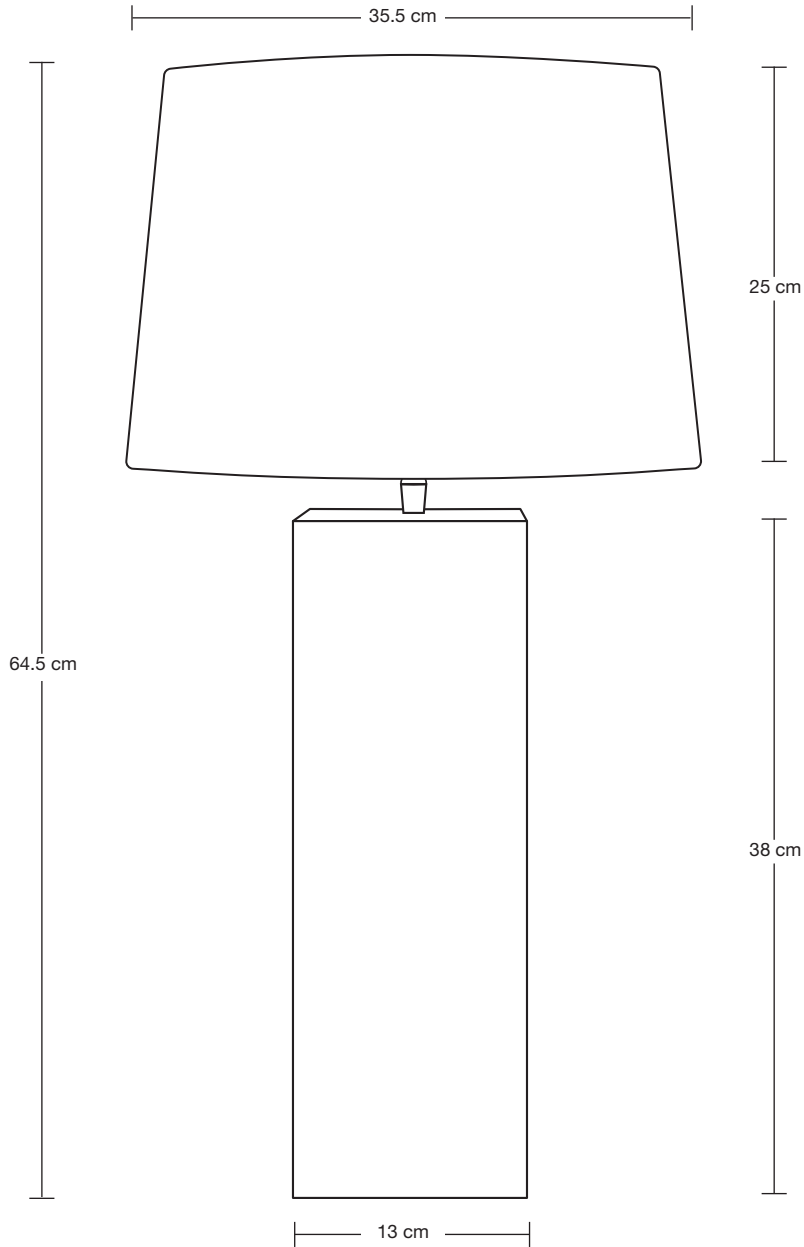

PILLAR

Pillar Square Table Lamp - Large Empire Lampshade

SPECIFICATIONS

We meet all UK and EU lighting and safety regulations.

Our products are hand finished to ensure an authentic vintage look and therefore they may vary slightly from those shown in the images.

Bulb Required: Standard screw (E27) fitting, max 40W.

WEIGHT: 3.82 kg

INFORMATION

PRODUCT CODE: PIL-GE-SQTL-LEM

BASE FINISHES: Brass, Pewter.

FLEX CORD: 2m Black Twisted Flex With Plug

LAMPSHADE FINISHES: White, Grey

LAMPSHADE FABRIC: Dupion Silk

DIMENSIONS

H: 64.5 cm x W: 35.5 cm x D: 35.5 cm

BASE DIAMETER: 13 cm / 5.1"

BASE HEIGHT: 44 cm / 17.3"

SHADE DIAMETER: 35.5 cm / 13.9"

SHADE HEIGHT: 25 cm / 9.8"