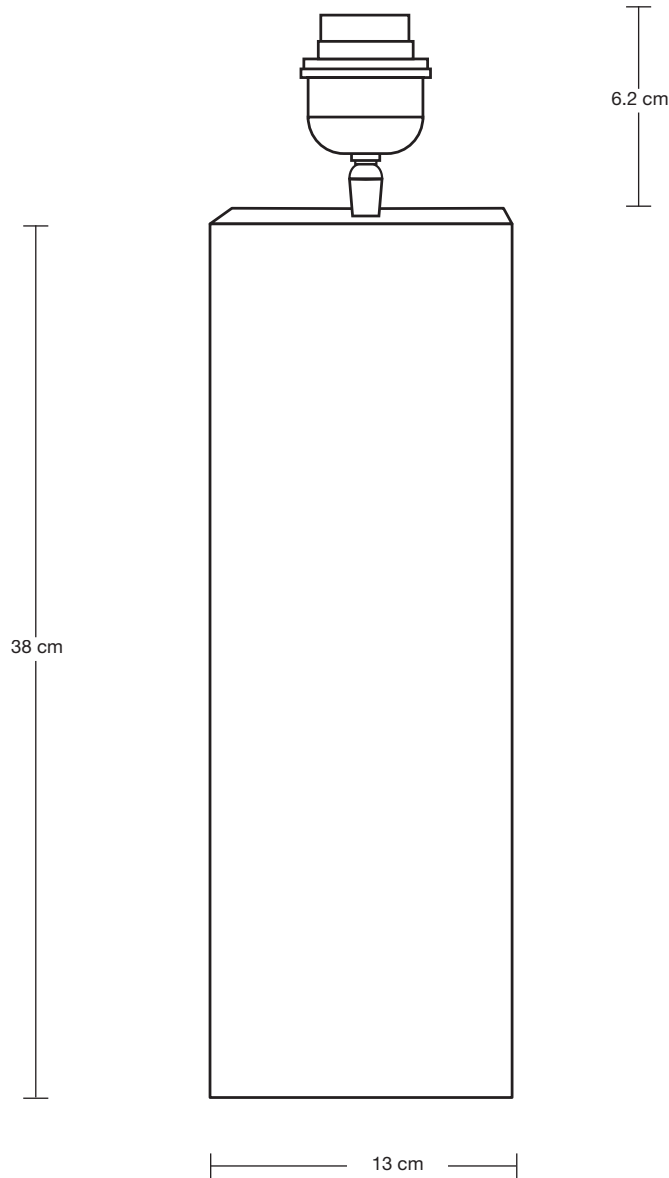

LAMPSHADE FABRIC: Dupion Silk

DIMENSIONS

H: 58.2 cm x W: 20.5 cm x D: 20.5 cm

BASE DIAMETER: 13 cm / 5.1"

BASE HEIGHT: 44 cm / 17.3"

SHADE DIAMETER: 20.5 cm / 8"

SHADE HEIGHT: 17.7 cm / 6.9"

PILLAR

LAMPSHADE FABRIC: Dupion Silk

DIMENSIONS

H: 63 cm x W: 37.7 cm x D: 37.7 cm

BASE DIAMETER: 13 cm / 5.1"

BASE HEIGHT: 44 cm / 17.3"

SHADE DIAMETER: 37.7 cm / 14.8"

SHADE HEIGHT: 24 cm / 9.4"

PILLAR

DIMENSIONS

H: 17.7 cm x W: 20.5 cm x D: 20.5 cm

SHADE DIAMETER: 20.5 cm / 8"

SHADE HEIGHT: 17.7 cm / 6.9"

SHADE

Drum - Large - Dupion Silk - Lampshade Only

SPECIFICATIONS

We meet all UK and EU lighting and safety regulations.

DIMENSIONS

H: 24 cm x W: 37.7 cm x D: 37.7 cm

SHADE DIAMETER: 37.7 cm / 14.8"

SHADE HEIGHT: 24 cm / 9.4"

SHADE

25 cm

35.5 cm

Empire - Large - Dupion Silk - Lampshade Only