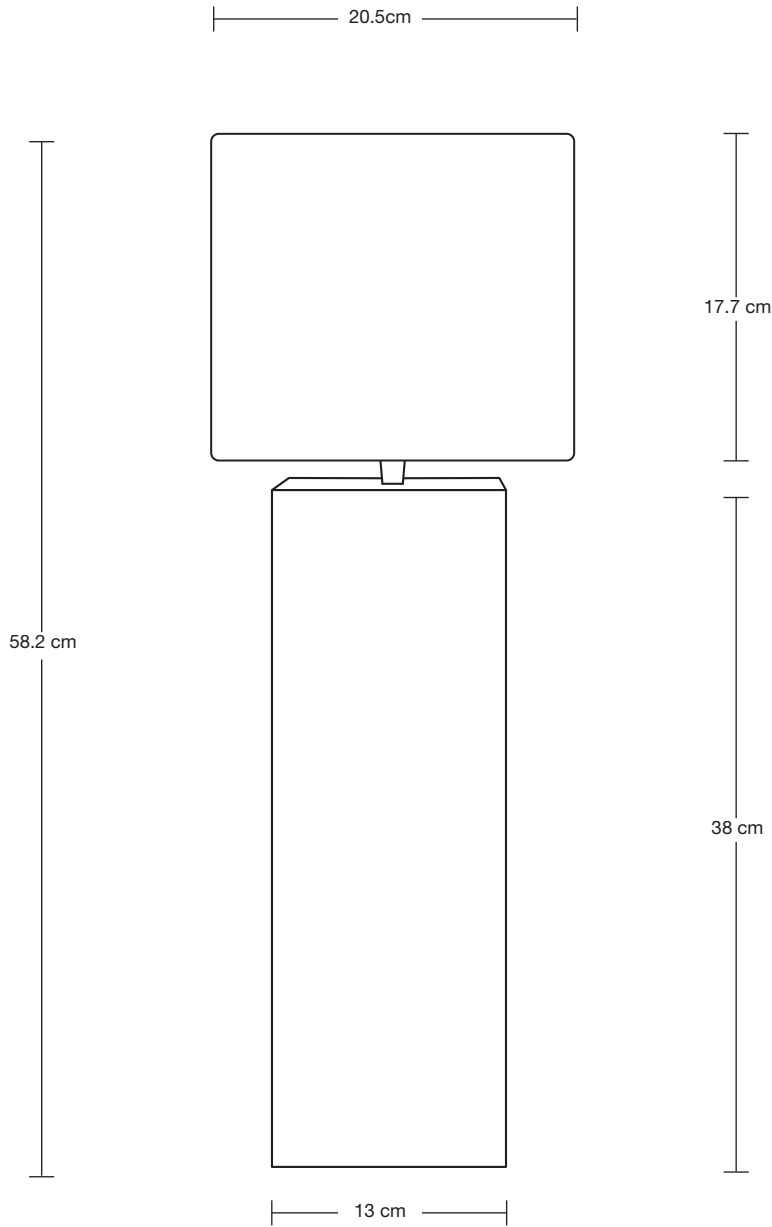

LAMPSHADE FABRIC: Dupion Silk

DIMENSIONS

H: 58.7 cm x W: 26 cm x D: 26 cm

BASE DIAMETER: 13 cm / 5.1"

BASE HEIGHT: 44 cm / 17.3"

SHADE DIAMETER: 26 cm / 10.2"

SHADE HEIGHT: 17.7 cm / 6.9"

PILLAR

LAMPSHADE FABRIC: Dupion Silk

DIMENSIONS

H: 58.2 cm x W: 20.5 cm x D: 20.5 cm

BASE DIAMETER: 13 cm / 5.1"

BASE HEIGHT: 44 cm / 17.3"

SHADE DIAMETER: 20.5 cm / 8"

SHADE HEIGHT: 17.7 cm / 6.9"

PILLAR

DIMENSIONS

H: 17.7 cm x W: 20.5 cm x D: 20.5 cm

SHADE DIAMETER: 20.5 cm / 8"

SHADE HEIGHT: 17.7 cm / 6.9"

SHADE

Drum - Large - Dupion Silk - Lampshade Only

SPECIFICATIONS

We meet all UK and EU lighting and safety regulations.

DIMENSIONS

H: 24 cm x W: 37.7 cm x D: 37.7 cm

SHADE DIAMETER: 37.7 cm / 14.8"

SHADE HEIGHT: 24 cm / 9.4"

SHADE

25 cm

35.5 cm

Empire - Large - Dupion Silk - Lampshade Only