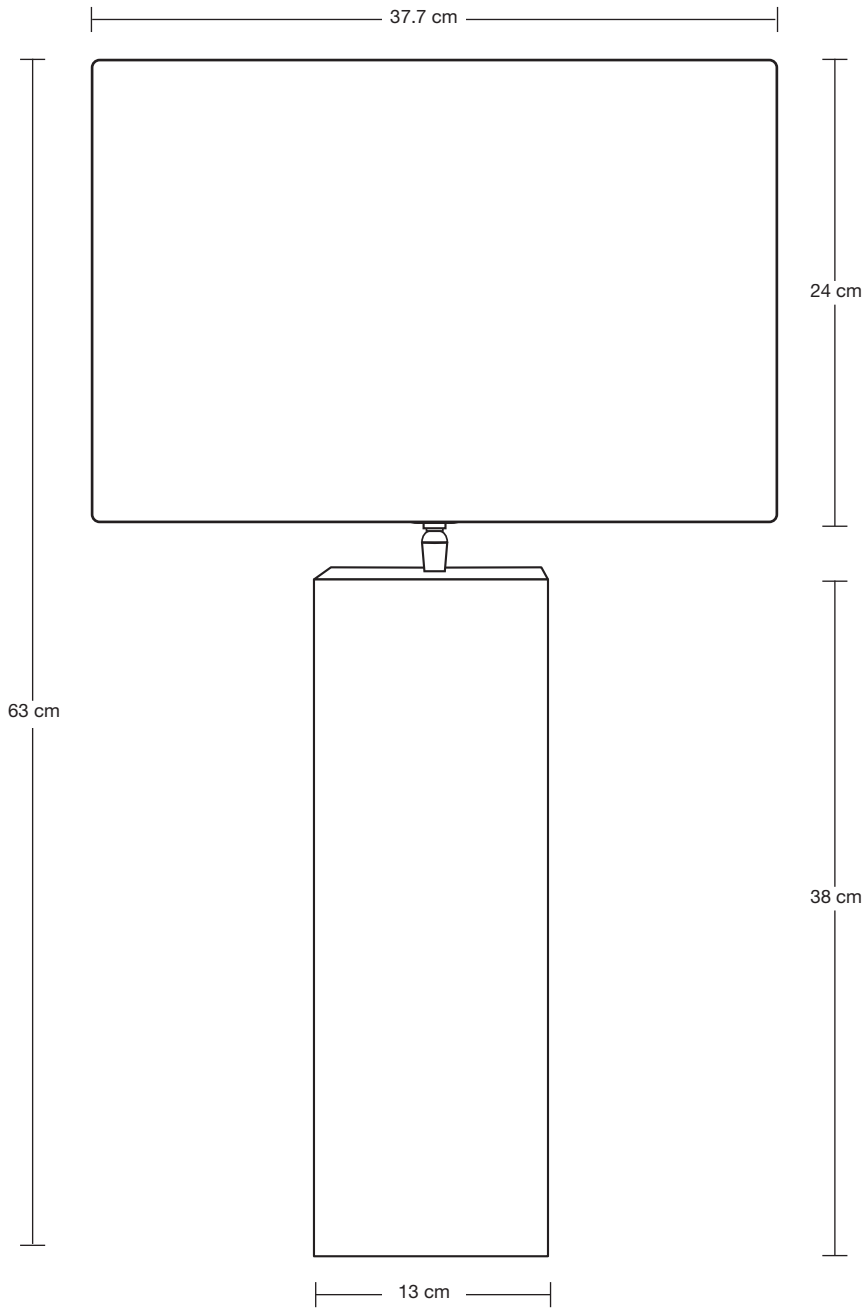

LAMPSHADE FABRIC: Dupion Silk

DIMENSIONS

H: 58.2 cm x W: 20.5 cm x D: 20.5 cm

BASE DIAMETER: 13 cm / 5.1"

BASE HEIGHT: 44 cm / 17.3"

SHADE DIAMETER: 20.5 cm / 8"

SHADE HEIGHT: 17.7 cm / 6.9"

PILLAR

LAMPSHADE FABRIC: Dupion Silk

DIMENSIONS

H: 63 cm x W: 37.7 cm x D: 37.7 cm

BASE DIAMETER: 13 cm / 5.1"

BASE HEIGHT: 44 cm / 17.3"

SHADE DIAMETER: 37.7 cm / 14.8"

SHADE HEIGHT: 24 cm / 9.4"

PILLAR

DIMENSIONS

H: 17.7 cm x W: 20.5 cm x D: 20.5 cm

SHADE DIAMETER: 20.5 cm / 8"

SHADE HEIGHT: 17.7 cm / 6.9"

SHADE

Drum - Large - Dupion Silk - Lampshade Only

SPECIFICATIONS

We meet all UK and EU lighting and safety regulations.

DIMENSIONS

H: 24 cm x W: 37.7 cm x D: 37.7 cm

SHADE DIAMETER: 37.7 cm / 14.8"

SHADE HEIGHT: 24 cm / 9.4"

SHADE

25 cm

35.5 cm

Empire - Large - Dupion Silk - Lampshade Only