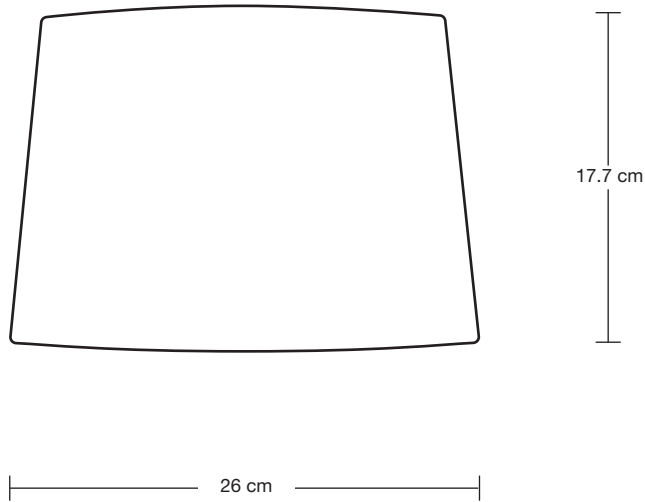

SHADE

Empire - Small - Dupion Silk - Lampshade Only

SPECIFICATIONS

We meet all UK and EU lighting and safety regulations.

Our products are hand finished to ensure an authentic vintage look and therefore they may vary slightly from those shown in the images.

WEIGHT: 0.24 kg

INFORMATION

PRODUCT CODE: EM-S-DS-LSO

SHADE FINISHES: White, Grey

DIMENSIONS

H: 17.7 cm x W: 26 cm x D: 26 cm

SHADE DIAMETER: 26 cm / 10.2"

SHADE HEIGHT: 17.7 cm / 6.9"