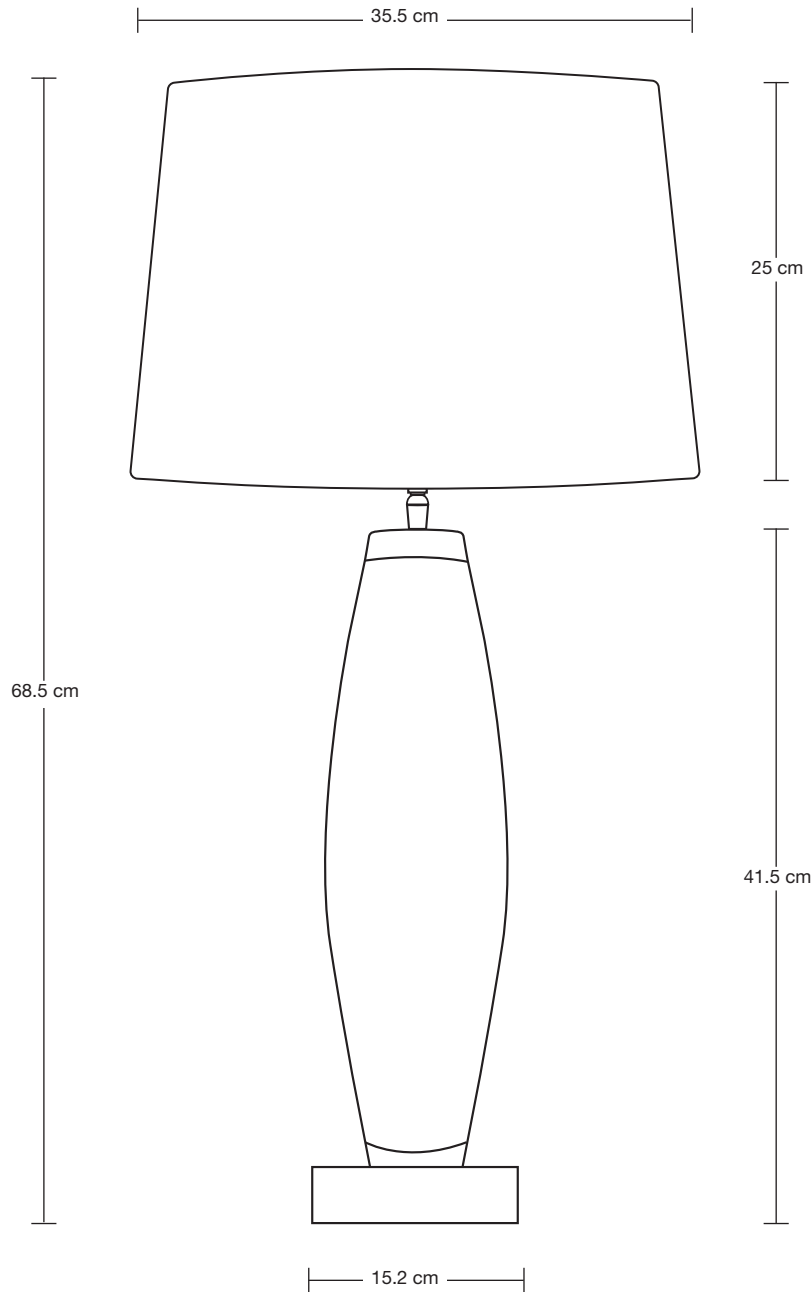

WOODEN

Wooden Geometric Pillar Table Lamp - Large Empire Lampshade

SPECIFICATIONS

We meet all UK and EU lighting and safety regulations.

Our products are hand finished to ensure an authentic vintage look and therefore they may vary slightly from those shown in the images.

Bulb Required: Standard screw (E27) fitting, max 40W.

WEIGHT: 3.57 kg

INFORMATION

PRODUCT CODE: WO-GE-PILTL-LEM

BASE FINISHES: Walnut, Natural.

FLEX CORD: 2m Black Twisted Flex With Plug

LAMPSHADE FINISHES: White, Grey

LAMPSHADE FABRIC: Dupion Silk

DIMENSIONS

H: 68.5 cm x W: 35.5 cm x D: 35.5 cm

BASE DIAMETER: 15.2 cm / 5.9"

BASE HEIGHT: 48 cm / 18.8"

SHADE DIAMETER: 35.5 cm / 13.9"

SHADE HEIGHT: 25 cm / 9.8"

INDUSTVILLE