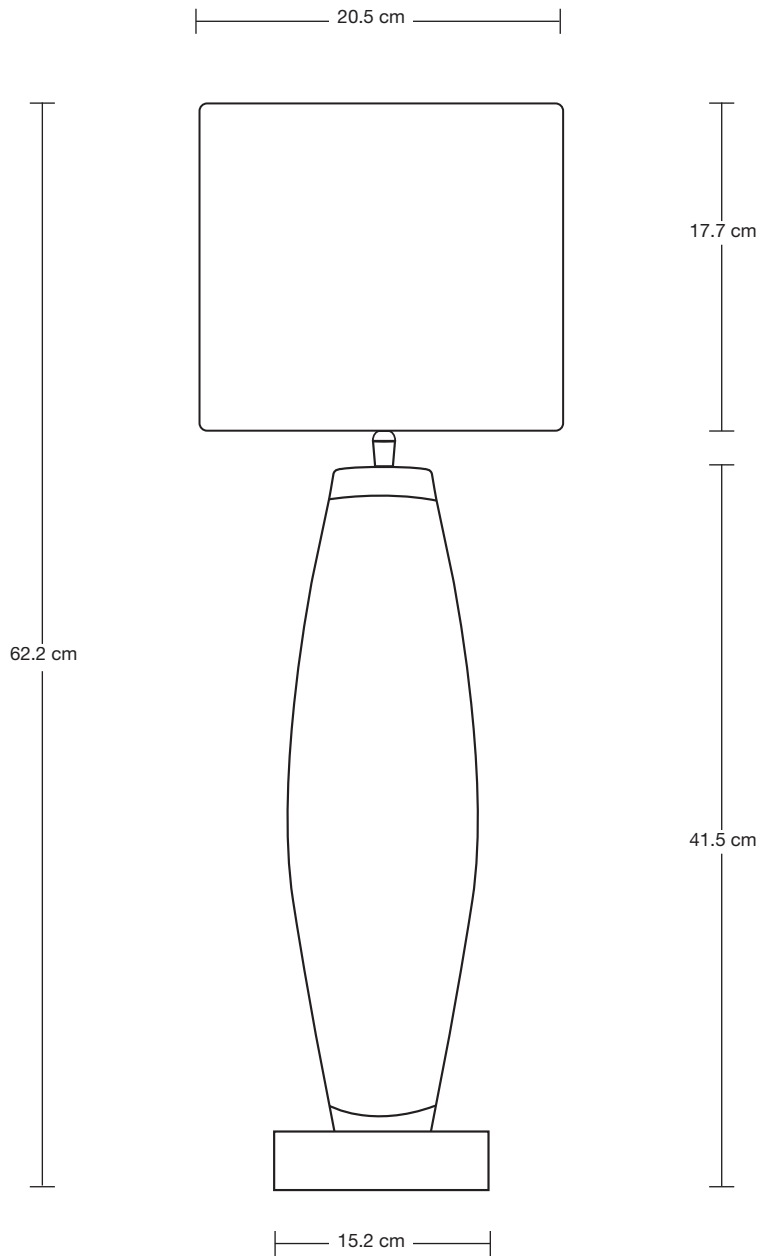

WOODEN

Wooden Geometric Pillar Table Lamp - Small Cube Lampshade

SPECIFICATIONS

We meet all UK and EU lighting and safety regulations.

Our products are hand finished to ensure an authentic vintage look and therefore they may vary slightly from those shown in the images.

Bulb Required: Standard screw (E27) fitting, max 40W.

WEIGHT: 3.48 kg

INFORMATION

PRODUCT CODE: WO-GE-PILTL-SCU

BASE FINISHES: Walnut, Natural.

FLEX CORD: 2m Black Twisted Flex With Plug

LAMPSHADE FINISHES: White, Grey

LAMPSHADE FABRIC: Dupion Silk

DIMENSIONS

H: 62.2 cm x W: 20.5 cm x D: 20.5 cm

BASE DIAMETER: 15.2 cm / 5.9"

BASE HEIGHT: 48 cm / 18.8"

SHADE DIAMETER: 20.5 cm / 8"

SHADE HEIGHT: 17.7 cm / 6.9"

INDUSTVILLE