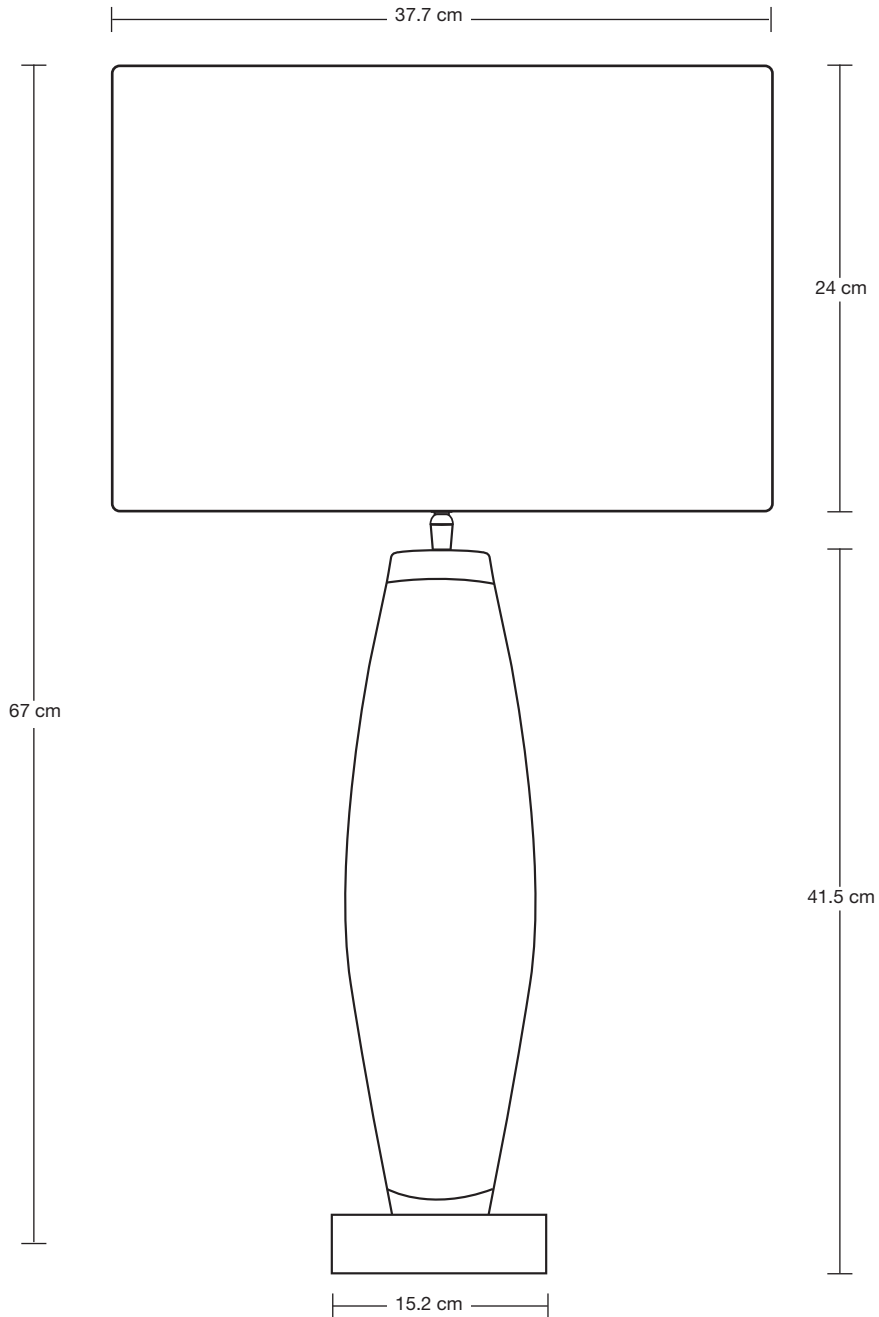

WOODEN

Wooden Geometric Pillar Table Lamp - Large Drum Lampshade

SPECIFICATIONS

We meet all UK and EU lighting and safety regulations.

Our products are hand finished to ensure an authentic vintage look and therefore they may vary slightly from those shown in the images.

Bulb Required: Standard screw (E27) fitting, max 40W.

WEIGHT: 3.7 kg

INFORMATION

PRODUCT CODE: WO-GE-PILTL-LDR

BASE FINISHES: Walnut, Natural.

FLEX CORD: 2m Black Twisted Flex With Plug

LAMPSHADE FINISHES: White, Grey

LAMPSHADE FABRIC: Dupion Silk

DIMENSIONS

H: 67 cm x W: 37.7 cm x D: 37.7 cm

BASE DIAMETER: 15.2 cm / 5.9"

BASE HEIGHT: 48 cm / 18.8"

SHADE DIAMETER: 37.7 cm / 14.8"

SHADE HEIGHT: 24 cm / 9.4"

INDUSTVILLE