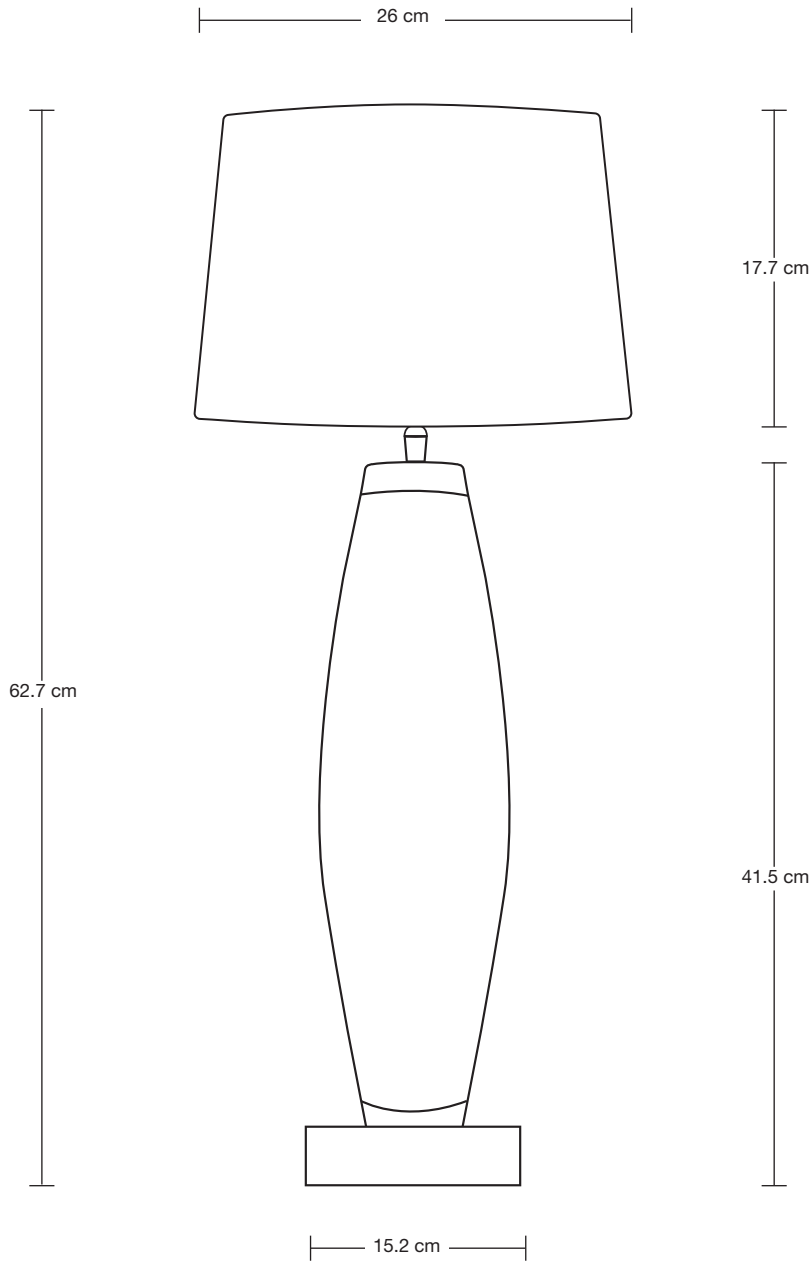

WOODEN

Wooden Geometric Pillar Table Lamp - Small Empire Lampshade

SPECIFICATIONS

We meet all UK and EU lighting and safety regulations.

Our products are hand finished to ensure an authentic vintage look and therefore they may vary slightly from those shown in the images.

Bulb Required: Standard screw (E27) fitting, max 40W.

WEIGHT: 3.44 kg

INFORMATION

PRODUCT CODE: WO-GE-PILTL-SEM

BASE FINISHES: Walnut, Natural.

FLEX CORD: 2m Black Twisted Flex With Plug

LAMPSHADE FINISHES: White, Grey

LAMPSHADE FABRIC: Dupion Silk

DIMENSIONS

H: 62.7 cm x W: 26 cm x D: 26 cm

BASE DIAMETER: 15.2 cm / 5.9"

BASE HEIGHT: 48 cm / 18.8"

SHADE DIAMETER: 26 cm / 10.2"

SHADE HEIGHT: 17.7 cm / 6.9"

INDUSTVILLE