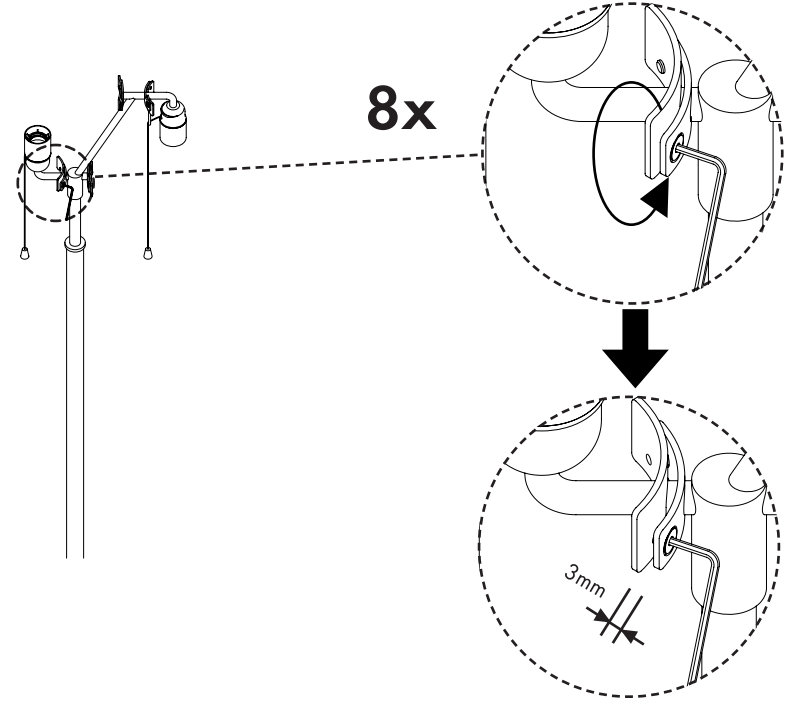

220-240 V ~ 50-60 Hz
DRR...-E27 max. 2 x 12W

4

(a.)

(b.)

(c.)

1.