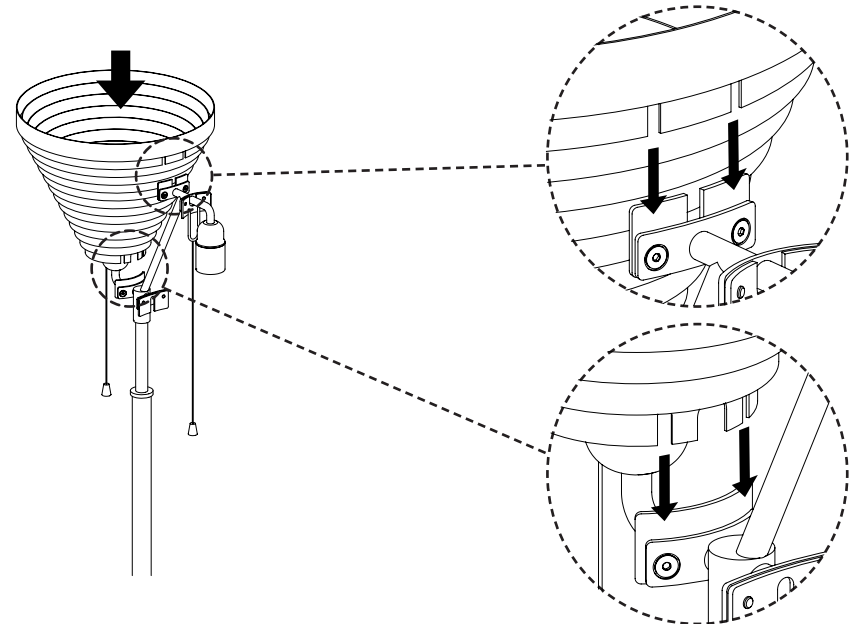

220-240 V ~ 50-60 Hz
DRR...-E27 max. 2 x 12W

4

(a.)

(b.)

(c.)

1.

2.

5