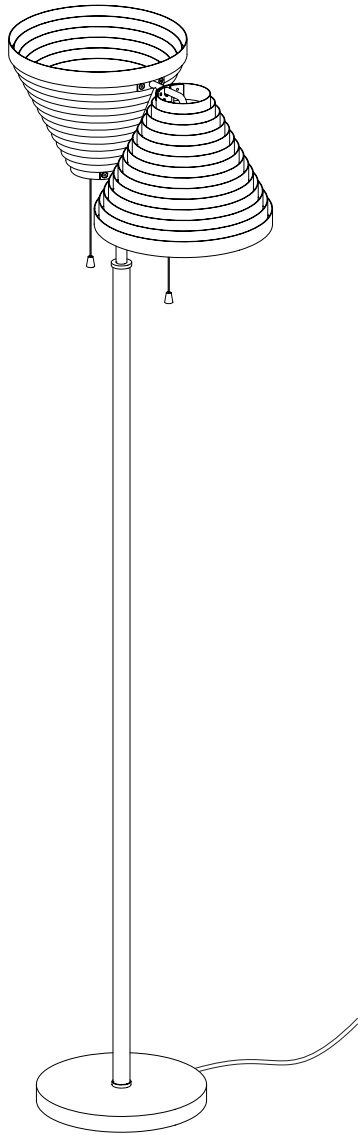

FLOOR LIGHT A810

DESIGN ALVAR AALTO 1959

artek

220-240 V ~ 50-60 Hz
DRR...-E27 max. 2 x 12W

4

(a.)

(b.)

(c.)