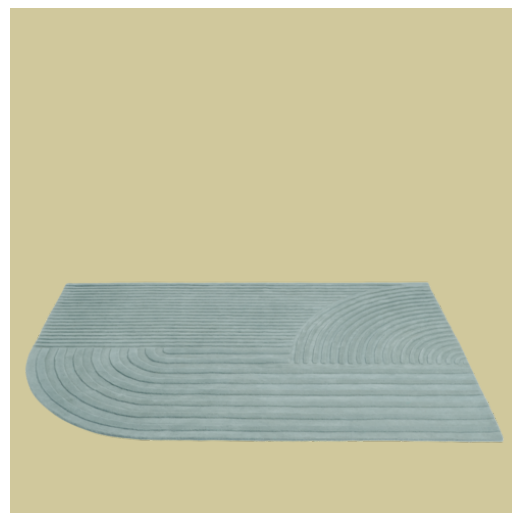

Relevo Rug

“The Relevo rug came to be as it often does; on the drawing board with paper and pencil. We like to create a whole story around a project, this time with a rug that could be a sculpture in its own right, virtually changing the perception of a room. Relevo’s swooping lines were inspired by land art and its sometimes furrowed, hypnotic paths in the soil. Relevo means relief in Latin, emblematic of the rug’s geometric pattern, made by trimming the hand tufted rug in levels and thereby creating a subtle effect of light and shadow, a compelling visual expression.”