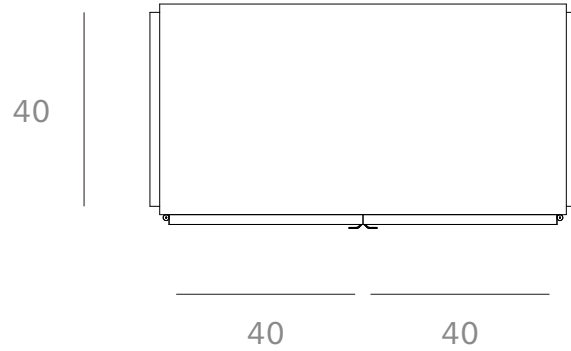

*Ethnicraft*

60068 - Anders Sideboard - Dimensions (cm)

Ethnicraft

60068 - Anders Sideboard - Dimensions (inches)

Ethnicraft

60069 - Anders Sideboard - Dimensions (cm)

*Ethnicraft*

60069 - Anders Sideboard - Dimensions (inches)

15.7 15.7 15.7 15.7

66.9

31.5 31.5

63.8

17.7

15.4