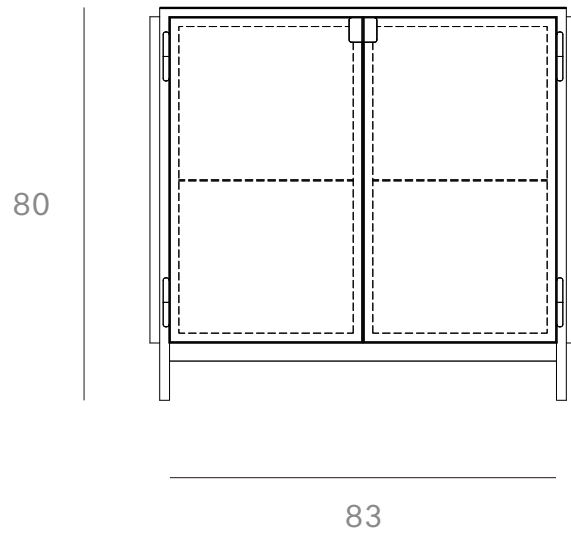

*Ethnicraft*

60068 - Anders Sideboard - Dimensions (cm)

Ethnicraft

60068 - Anders Sideboard - Dimensions (inches)

Ethnicraft

60069 - Anders Sideboard - Dimensions (cm)

*Ethnicraft*

60069 - Anders Sideboard - Dimensions (inches)

15.7 15.7 15.7 15.7

66.9

31.5 31.5

63.8

17.7

15.4