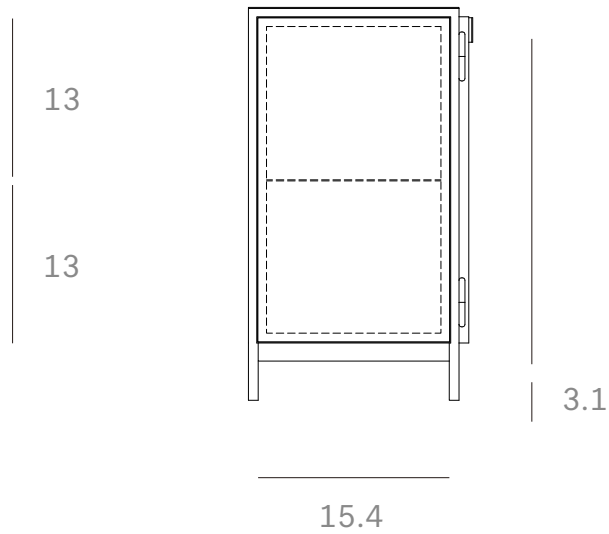

*Ethnicraft*

60068 - Anders Sideboard - Dimensions (cm)

Ethnicraft

60068 - Anders Sideboard - Dimensions (inches)

Ethnicraft

60069 - Anders Sideboard - Dimensions (cm)

*Ethnicraft*

60069 - Anders Sideboard - Dimensions (inches)

15.7 15.7 15.7 15.7

66.9

31.5 31.5

63.8

17.7

15.4