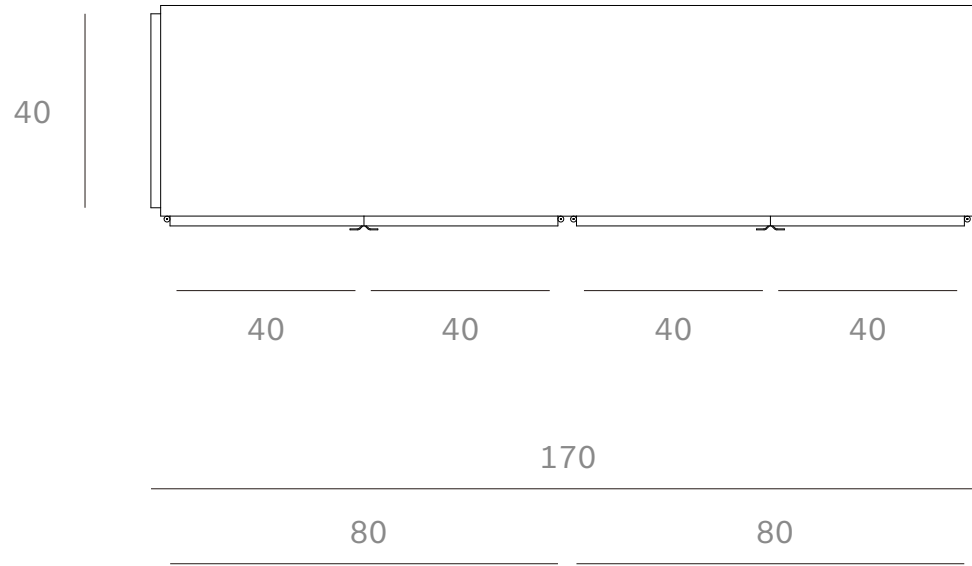

*Ethnicraft*

60068 - Anders Sideboard - Dimensions (cm)

Ethnicraft

60068 - Anders Sideboard - Dimensions (inches)

Ethnicraft

60069 - Anders Sideboard - Dimensions (cm)

*Ethnicraft*

60069 - Anders Sideboard - Dimensions (inches)

15.7 15.7 15.7 15.7

66.9

31.5 31.5

63.8

17.7

15.4