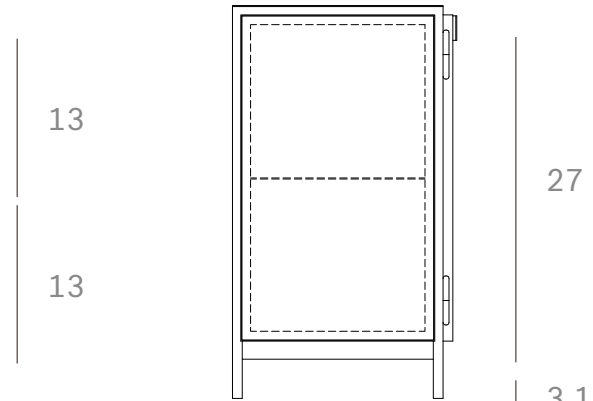

*Ethnicraft*

60068 - Anders Sideboard - Dimensions (cm)

Ethnicraft

60068 - Anders Sideboard - Dimensions (inches)

Ethnicraft

60069 - Anders Sideboard - Dimensions (cm)

*Ethnicraft*

60069 - Anders Sideboard - Dimensions (inches)

15.7 15.7 15.7 15.7

66.9

31.5 31.5

63.8

17.7

15.4