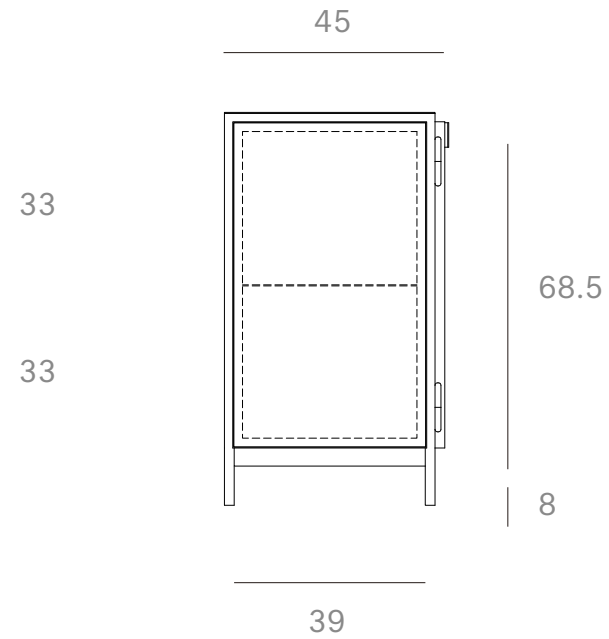

*Ethnicraft*

60068 - Anders Sideboard - Dimensions (cm)

Ethnicraft

60068 - Anders Sideboard - Dimensions (inches)

Ethnicraft

60069 - Anders Sideboard - Dimensions (cm)

*Ethnicraft*

60069 - Anders Sideboard - Dimensions (inches)

15.7 15.7 15.7 15.7

66.9

31.5 31.5

63.8

17.7

15.4