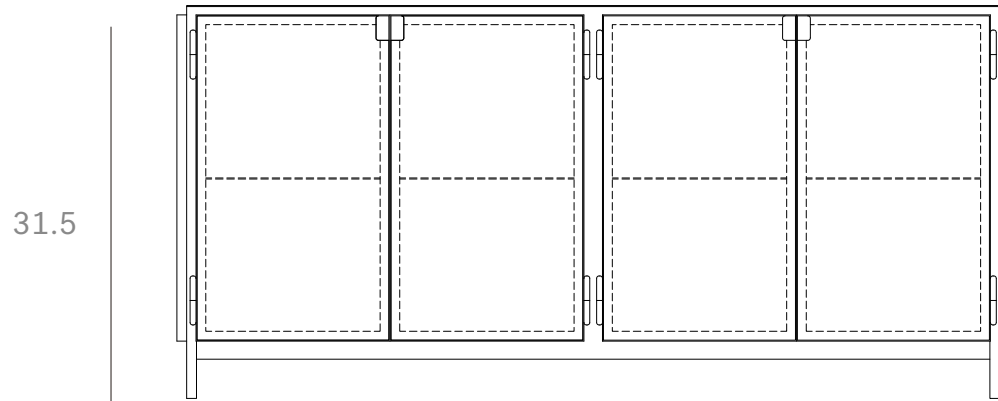

*Ethnicraft*

60068 - Anders Sideboard - Dimensions (cm)

Ethnicraft

60068 - Anders Sideboard - Dimensions (inches)

Ethnicraft

60069 - Anders Sideboard - Dimensions (cm)

*Ethnicraft*

60069 - Anders Sideboard - Dimensions (inches)

15.7 15.7 15.7 15.7

66.9

31.5 31.5

63.8

17.7

15.4