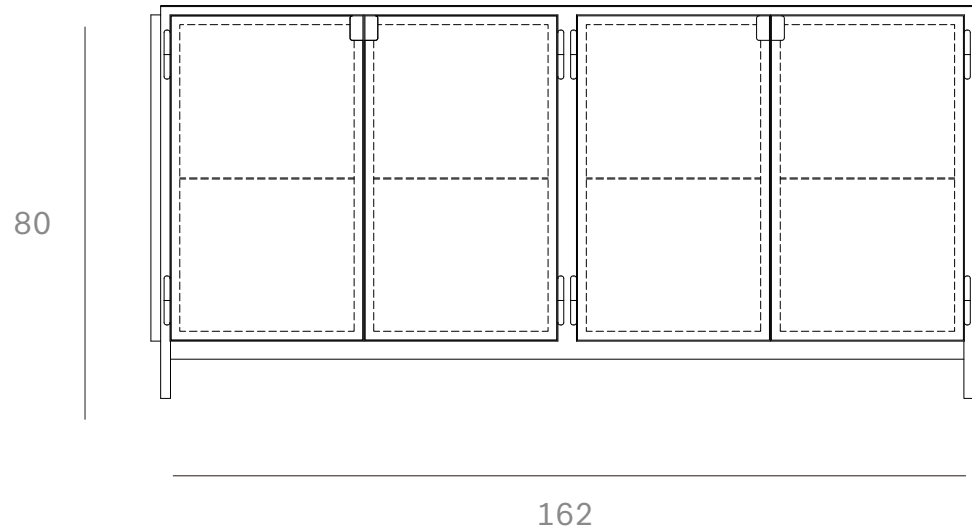

*Ethnicraft*

60068 - Anders Sideboard - Dimensions (cm)

Ethnicraft

60068 - Anders Sideboard - Dimensions (inches)

Ethnicraft

60069 - Anders Sideboard - Dimensions (cm)

*Ethnicraft*

60069 - Anders Sideboard - Dimensions (inches)

15.7 15.7 15.7 15.7

66.9

31.5 31.5

63.8

17.7

15.4