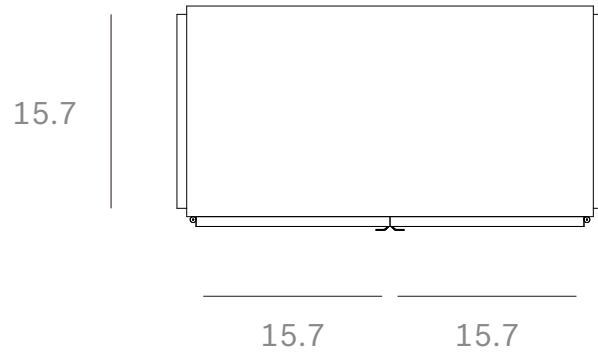

*Ethnicraft*

60068 - Anders Sideboard - Dimensions (cm)

Ethnicraft

60068 - Anders Sideboard - Dimensions (inches)

Ethnicraft

60069 - Anders Sideboard - Dimensions (cm)

*Ethnicraft*

60069 - Anders Sideboard - Dimensions (inches)

15.7 15.7 15.7 15.7

66.9

31.5 31.5

63.8

17.7

15.4