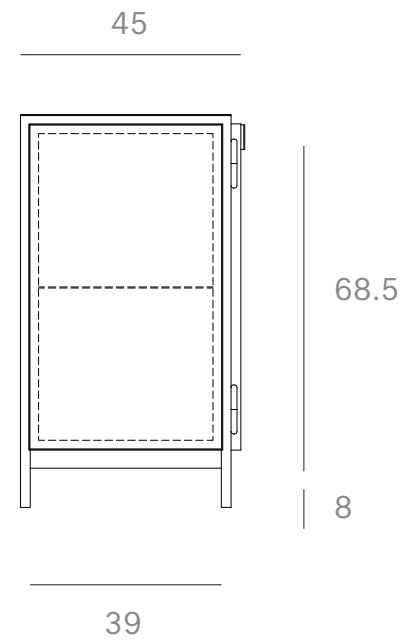

*Ethnicraft*

60068 - Anders Sideboard - Dimensions (cm)

Ethnicraft

60068 - Anders Sideboard - Dimensions (inches)

Ethnicraft

60069 - Anders Sideboard - Dimensions (cm)

*Ethnicraft*

60069 - Anders Sideboard - Dimensions (inches)

15.7 15.7 15.7 15.7

66.9

31.5 31.5

63.8

17.7

15.4