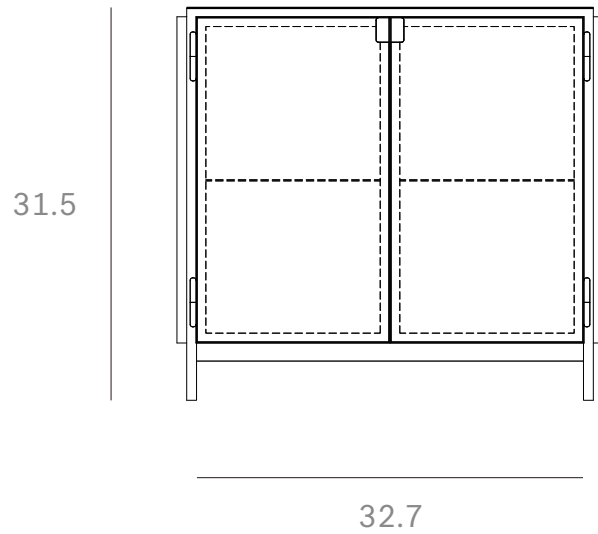

*Ethnicraft*

60068 - Anders Sideboard - Dimensions (cm)

Ethnicraft

60068 - Anders Sideboard - Dimensions (inches)

Ethnicraft

60069 - Anders Sideboard - Dimensions (cm)

*Ethnicraft*

60069 - Anders Sideboard - Dimensions (inches)

15.7 15.7 15.7 15.7

66.9

31.5 31.5

63.8

17.7

15.4