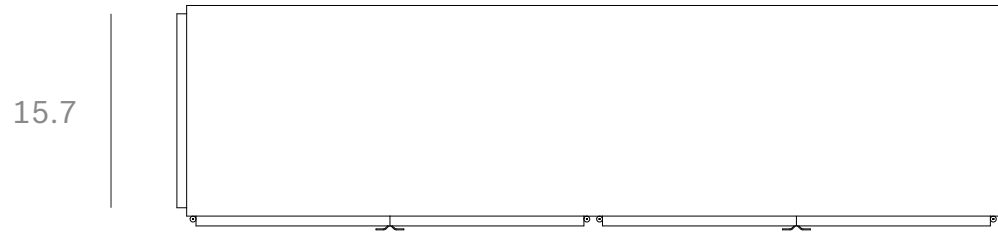

*Ethnicraft*

60068 - Anders Sideboard - Dimensions (cm)

Ethnicraft

60068 - Anders Sideboard - Dimensions (inches)

Ethnicraft

60069 - Anders Sideboard - Dimensions (cm)

*Ethnicraft*

60069 - Anders Sideboard - Dimensions (inches)

15.7 15.7 15.7 15.7

66.9

31.5 31.5

63.8

17.7

15.4