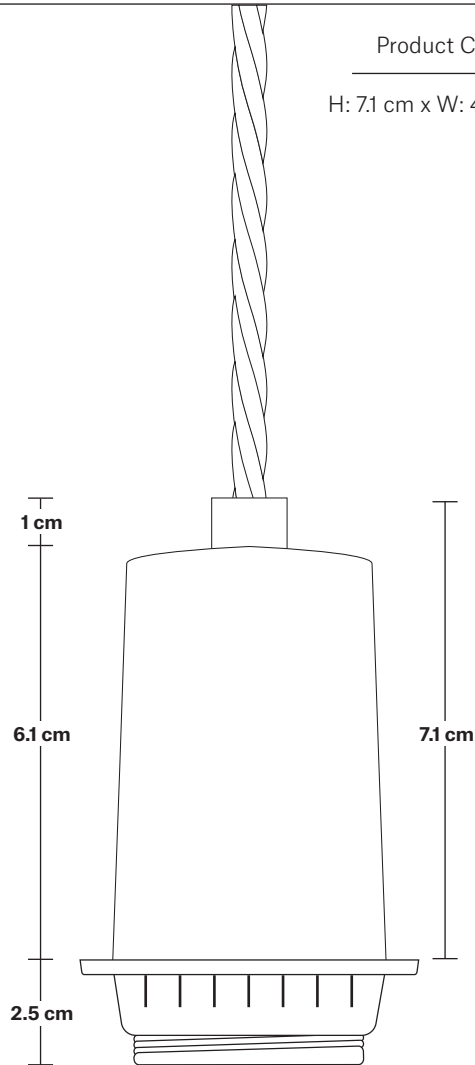

Sleek Dome Pendant - 13 Inch

Product Code: SL-DP13

H: 29.5 cm x W: 33 cm x D: 33 cm

SPECIFICATIONS

We meet all UK and EU lighting and safety regulations.

Our products are hand finished to ensure an authentic vintage look and therefore they may vary slightly from those shown in the images.

Holder Diameter: 4 cm / 1.6"

Holder Height: 10 cm / 4.1"

Ceiling Rose Diameter: 8 cm / 3"

Ceiling Rose Height: 2 cm / 0.8"

INDUSTVILLE

Dome - 13 Inch - Shade Only

Product Code: D13-SO

H: 21 cm x W: 33 cm x D: 33 cm

Wall mount screws not included.

DIMENSIONS

Shade Diameter: 33 cm / 13"

Shade Height (no holder): 21 cm / 8.3"

Sleek Edison ES E27 Bulb Holder

Product Code: SL-EBH

H: 7.1 cm x W: 4.5 cm x D: 4.5 cm

SPECIFICATIONS

Weight: 0.1 kg

INFORMATION

Finishes: Brass, Pewter and Copper.

Ready to be installed, installation required.

Wall mount screws not included.

DIMENSIONS

Bulb Holder Depth: 7.1 cm / 2.8"

Bulb Holder Height: 4.5 cm / 1.8"