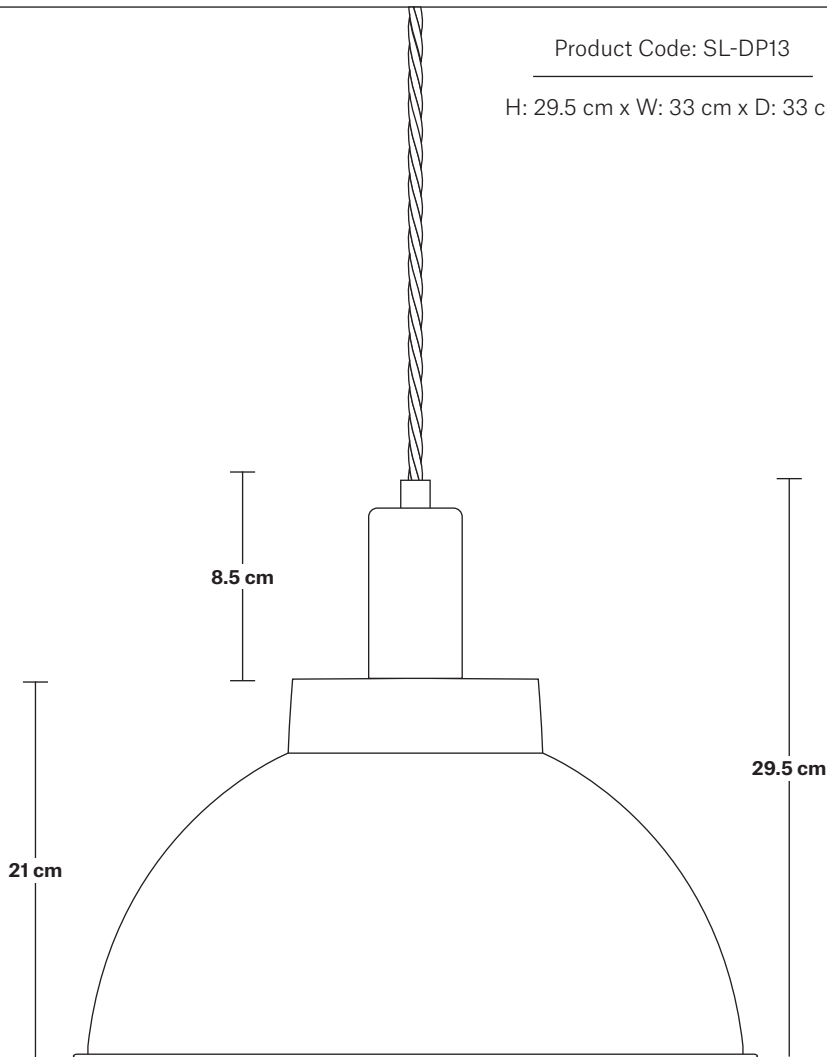

Sleek Dome Pendant - 13 Inch

Product Code: SL-DP13

H: 29.5 cm x W: 33 cm x D: 33 cm

SPECIFICATIONS

We meet all UK and EU lighting and safety regulations.

Our products are hand finished to ensure an authentic vintage look and therefore they may vary slightly from those shown in the images.

Bulb required: Standard screw (E27) fitting, max 40W.

Shade weight: 1.1 kg | **Holder weight:** 0.2 kg

Maximum weight: 1.3 kg

INFORMATION

Finishes: Brass, Pewter, Copper, Copper & Pewter, Brass & Pewter.

Ready to be installed, installation required.

Wall mount screws not included.

Holders available: Brass, Pewter and Copper.

Flex: 1m Black Twisted Fabric Flex.

Ceiling rose: Brass, Pewter and Copper.

DIMENSIONS

Shade Diameter: 33 cm / 13"

Shade Height (no holder): 21 cm / 8.3"

Holder Diameter: 4 cm / 1.6"

Holder Height: 10 cm / 4.1"

Ceiling Rose Diameter: 8 cm / 3"

Ceiling Rose Height: 2 cm / 0.8"

INDUSTVILLE

Dome - 13 Inch - Shade Only

Product Code: D13-SO

H: 21 cm x W: 33 cm x D: 33 cm