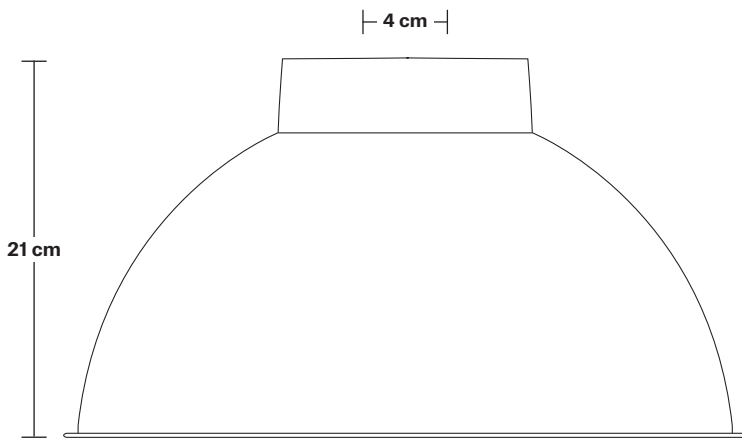

Sleek Dome Pendant - 13 Inch

Product Code: SL-DP13

H: 29.5 cm x W: 33 cm x D: 33 cm

SPECIFICATIONS

We meet all UK and EU lighting and safety regulations.

Our products are hand finished to ensure an authentic vintage look and therefore they may vary slightly from those shown in the images.

Wall mount screws not included.

Holders available: Brass, Pewter and Copper.

Flex: 1m Black Twisted Fabric Flex.

Ceiling rose: Brass, Pewter and Copper.

DIMENSIONS

Shade Diameter: 33 cm / 13"

Shade Height (no holder): 21 cm / 8.3"

Holder Diameter: 4 cm / 1.6"

Holder Height: 10 cm / 4.1"

Ceiling Rose Diameter: 8 cm / 3"

Ceiling Rose Height: 2 cm / 0.8"

INDUSTVILLE

Dome - 13 Inch - Shade Only

Product Code: D13-SO

H: 21 cm x W: 33 cm x D: 33 cm

Wall mount screws not included.

DIMENSIONS

Shade Diameter: 33 cm / 13"

Shade Height (no holder): 21 cm / 8.3"

Sleek Edison ES E27 Bulb Holder

Product Code: SL-EBH

H: 7.1 cm x W: 4.5 cm x D: 4.5 cm

SPECIFICATIONS