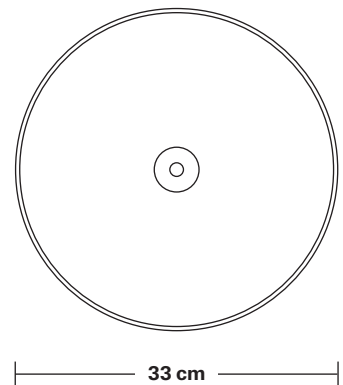

Sleek Dome Pendant - 13 Inch

Product Code: SL-DP13

H: 29.5 cm x W: 33 cm x D: 33 cm

SPECIFICATIONS

We meet all UK and EU lighting and safety regulations.

Our products are hand finished to ensure an authentic vintage look and therefore they may vary slightly from those shown in the images.

Wall mount screws not included.

Holders available: Brass, Pewter and Copper.

Flex: 1m Black Twisted Fabric Flex.

Ceiling rose: Brass, Pewter and Copper.

DIMENSIONS

Shade Diameter: 33 cm / 13"

Shade Height (no holder): 21 cm / 8.3"

Holder Diameter: 4 cm / 1.6"

Holder Height: 10 cm / 4.1"

Ceiling Rose Diameter: 8 cm / 3"

Ceiling Rose Height: 2 cm / 0.8"

INDUSTVILLE

Dome - 13 Inch - Shade Only

Product Code: D13-SO

H: 21 cm x W: 33 cm x D: 33 cm

Wall mount screws not included.

DIMENSIONS

Shade Diameter: 33 cm / 13"

Shade Height (no holder): 21 cm / 8.3"

Sleek Edison ES E27 Bulb Holder

Product Code: SL-EBH

H: 7.1 cm x W: 4.5 cm x D: 4.5 cm

SPECIFICATIONS