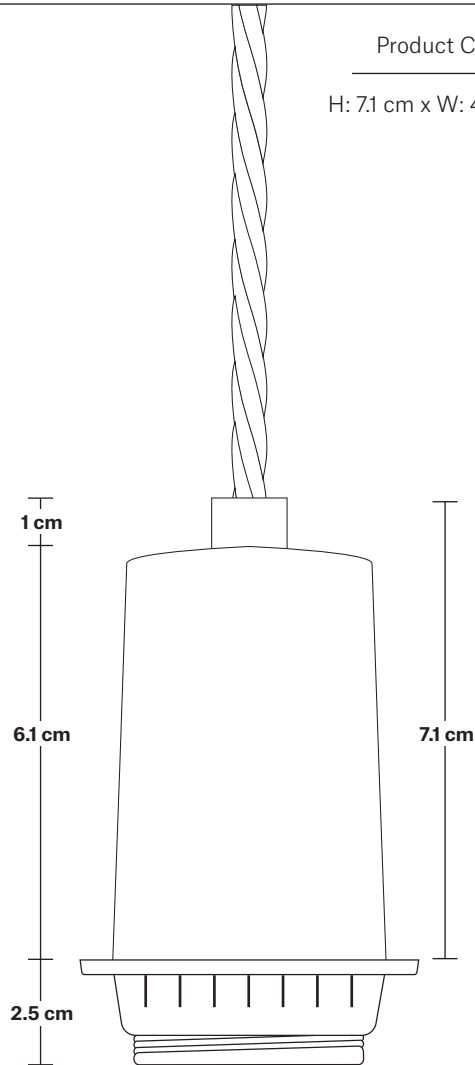

# Sleek Dome Pendant - 13 Inch

Product Code: SL-DP13

H: 29.5 cm x W: 33 cm x D: 33 cm

## DIMENSIONS

Shade Diameter: 33 cm / 13"

Shade Height (no holder): 21 cm / 8.3"

Holder Diameter: 4 cm / 1.6"

Holder Height: 10 cm / 4.1"

Ceiling Rose Diameter: 8 cm / 3"

Ceiling Rose Height: 2 cm / 0.8"

INDUSTVILLE

## DIMENSIONS

Shade Diameter: 33 cm / 13"

Shade Height (no holder): 21 cm / 8.3"

# Sleek Edison ES E27 Bulb Holder

Product Code: SL-EBH

H: 7.1 cm x W: 4.5 cm x D: 4.5 cm