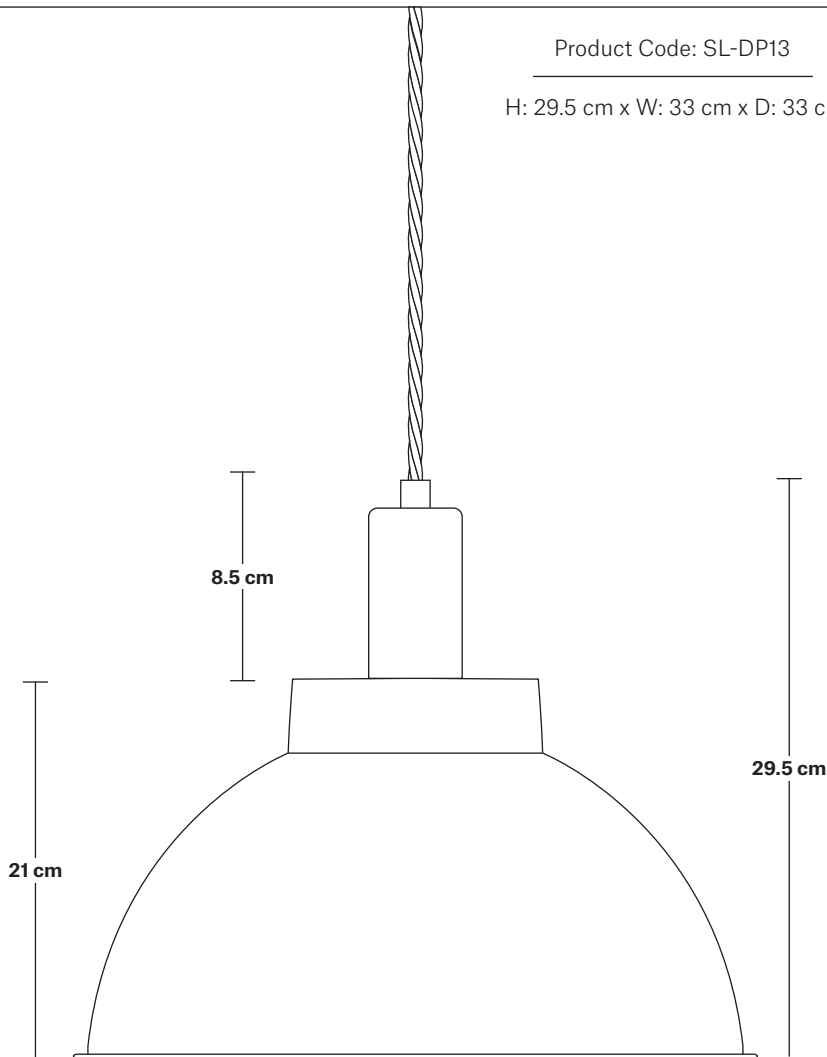

# Sleek Dome Pendant - 13 Inch

Product Code: SL-DP13

H: 29.5 cm x W: 33 cm x D: 33 cm

## DIMENSIONS

Shade Diameter: 33 cm / 13"

Shade Height (no holder): 21 cm / 8.3"

Holder Diameter: 4 cm / 1.6"

Holder Height: 10 cm / 4.1"

Ceiling Rose Diameter: 8 cm / 3"

Ceiling Rose Height: 2 cm / 0.8"

INDUSTVILLE

# Dome - 13 Inch - Shade Only

Product Code: D13-SO

H: 21 cm x W: 33 cm x D: 33 cm

## DIMENSIONS

Bulb Holder Depth: 7.1 cm / 2.8"

Bulb Holder Height: 4.5 cm / 1.8"

INDUSTVILLE