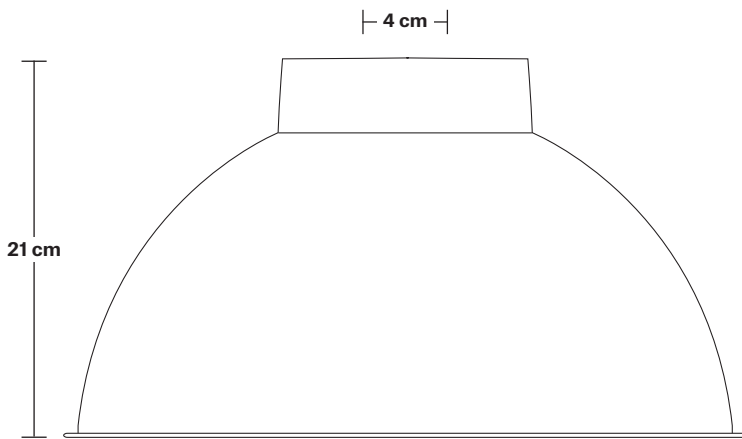

# Sleek Dome Pendant - 13 Inch

Product Code: SL-DP13

H: 29.5 cm x W: 33 cm x D: 33 cm

## DIMENSIONS

Shade Diameter: 33 cm / 13"

Shade Height (no holder): 21 cm / 8.3"

Holder Diameter: 4 cm / 1.6"

Holder Height: 10 cm / 4.1"

Ceiling Rose Diameter: 8 cm / 3"

Ceiling Rose Height: 2 cm / 0.8"

INDUSTVILLE

# Dome - 13 Inch - Shade Only

Product Code: D13-SO

H: 21 cm x W: 33 cm x D: 33 cm

## DIMENSIONS

Shade Diameter: 33 cm / 13"

Shade Height (no holder): 21 cm / 8.3"