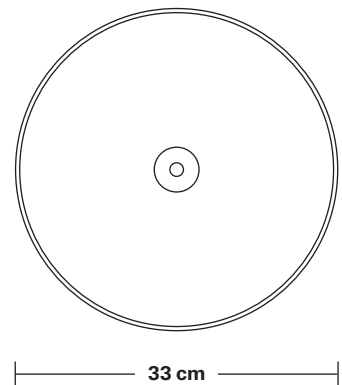

# Sleek Dome Pendant - 13 Inch

Product Code: SL-DP13

H: 29.5 cm x W: 33 cm x D: 33 cm

## DIMENSIONS

Shade Diameter: 33 cm / 13"

Shade Height (no holder): 21 cm / 8.3"

Holder Diameter: 4 cm / 1.6"

Holder Height: 10 cm / 4.1"

Ceiling Rose Diameter: 8 cm / 3"

Ceiling Rose Height: 2 cm / 0.8"

INDUSTVILLE

# Dome - 13 Inch - Shade Only

Product Code: D13-SO

H: 21 cm x W: 33 cm x D: 33 cm

## DIMENSIONS

Shade Diameter: 33 cm / 13"

Shade Height (no holder): 21 cm / 8.3"