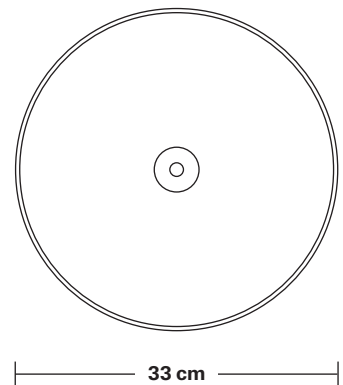

# Sleek Dome Pendant - 13 Inch

Product Code: SL-DP13

H: 29.5 cm x W: 33 cm x D: 33 cm

## DIMENSIONS

Shade Diameter: 33 cm / 13"

Shade Height (no holder): 21 cm / 8.3"

Holder Diameter: 4 cm / 1.6"

Holder Height: 10 cm / 4.1"

Ceiling Rose Diameter: 8 cm / 3"

Ceiling Rose Height: 2 cm / 0.8"

INDUSTVILLE

# Dome - 13 Inch - Shade Only

Product Code: D13-SO

H: 21 cm x W: 33 cm x D: 33 cm

## DIMENSIONS

Shade Diameter: 33 cm / 13"

Shade Height (no holder): 21 cm / 8.3"