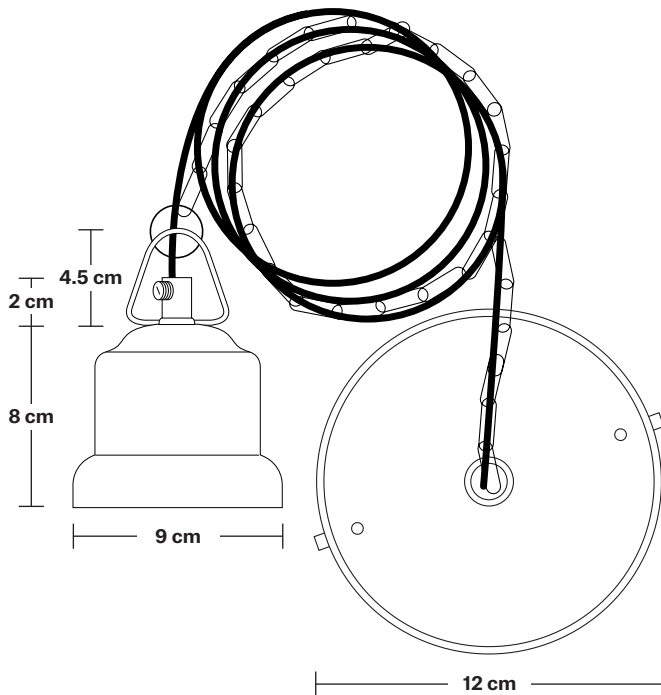

Brooklyn Chain Cord Set ES E27 Bulb Holder

Product Code: BR-CS

H: 115 cm x W: 12 cm x D: 12 cm

SPECIFICATIONS

We meet all UK and EU lighting and safety regulations.

Our products are hand finished to ensure an authentic vintage look and therefore they may vary slightly from those shown in the images.

Bulb required: Standard screw (E27) fitting, max 40W.

Weight: 0.5 kg

INFORMATION

Finishes: Pewter, Light Pewter and Black.

Ready to be installed, installation required.

Wall mount screws not included.

Flex: 1m Black Round Plastic Flex and 1m Chain.

Ceiling rose: Pewter.

DIMENSIONS

Bulb Holder Diameter: 9 cm / 3.5"

Bulb Holder Height: 10 cm / 3.9"

Ceiling Rose Diameter: 12 cm / 4.7"

Ceiling Rose Height: 2.5 cm / 1"

Full Drop: 115 cm / 45.3"