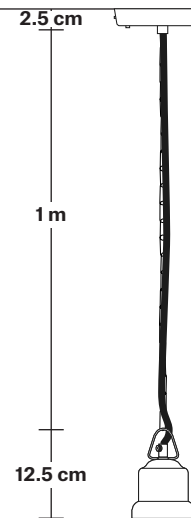

Brooklyn Chain Cord Set ES E27 Bulb Holder

Product Code: BR-CS

H: 115 cm x W: 12 cm x D: 12 cm

SPECIFICATIONS

We meet all UK and EU lighting and safety regulations.

Our products are hand finished to ensure an authentic vintage look and therefore they may vary slightly from those shown in the images.

Bulb required: Standard screw (E27) fitting, max 40W.

Weight: 0.5 kg

INFORMATION

Finishes: Pewter, Light Pewter and Black.

Ready to be installed, installation required.

Wall mount screws not included.

Flex: 1m Black Round Plastic Flex and 1m Chain.

Ceiling rose: Pewter.

DIMENSIONS

Bulb Holder Diameter: 9 cm / 3.5"

Bulb Holder Height: 10 cm / 3.9"

Ceiling Rose Diameter: 12 cm / 4.7"

Ceiling Rose Height: 2.5 cm / 1"

Full Drop: 115 cm / 45.3"