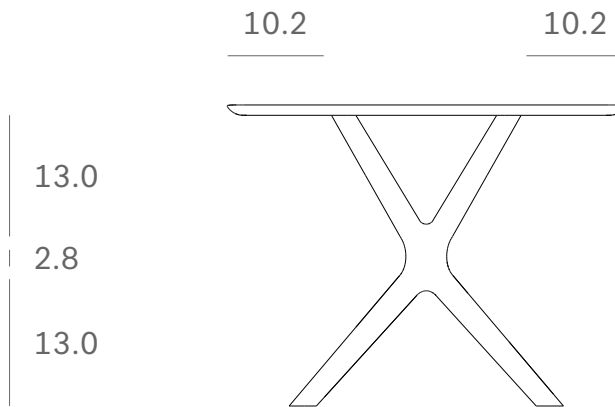

Ethnicraft

50027 - Oak X dining table - Dimensions (cm)

Ethnicraft

50027 - Oak X dining table - Dimensions (inches)

*Ethnicraft*

50028 - Oak X dining table - Dimensions (cm)

Ethnicraft

50028 - Oak X dining table - Dimensions (inches)