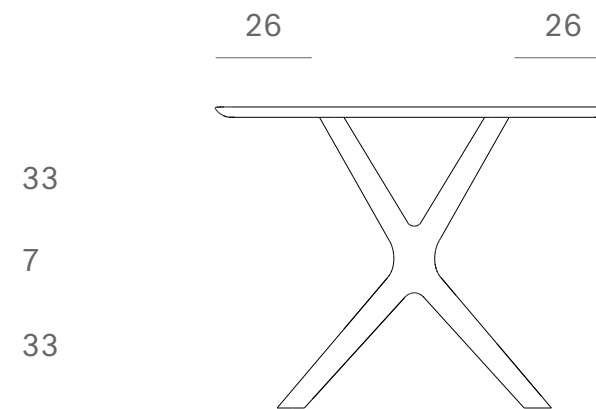

Ethnicraft

50027 - Oak X dining table - Dimensions (cm)

Ethnicraft

50027 - Oak X dining table - Dimensions (inches)

*Ethnicraft*

50028 - Oak X dining table - Dimensions (cm)

Ethnicraft

50028 - Oak X dining table - Dimensions (inches)