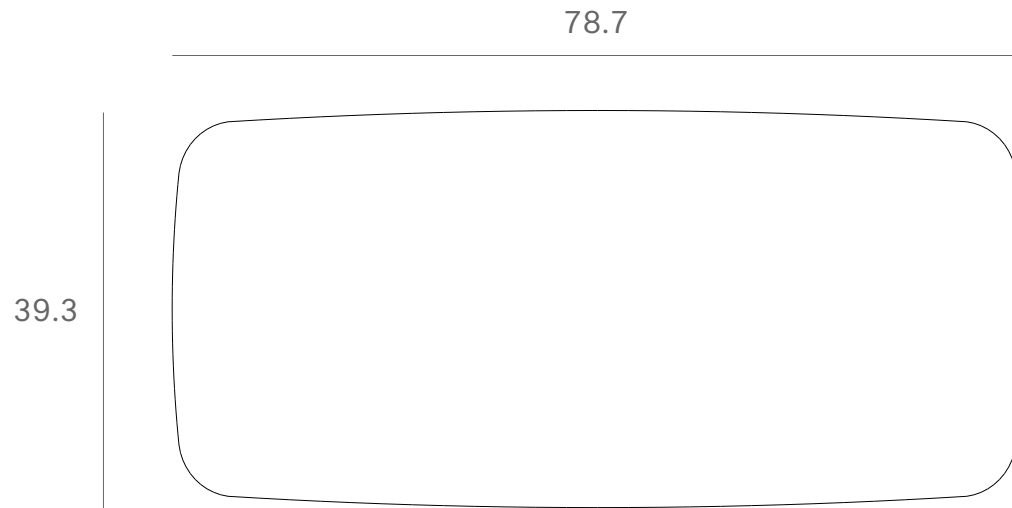

Ethnicraft

50027 - Oak X dining table - Dimensions (cm)

Ethnicraft

50027 - Oak X dining table - Dimensions (inches)

*Ethnicraft*

50028 - Oak X dining table - Dimensions (cm)

Ethnicraft

50028 - Oak X dining table - Dimensions (inches)