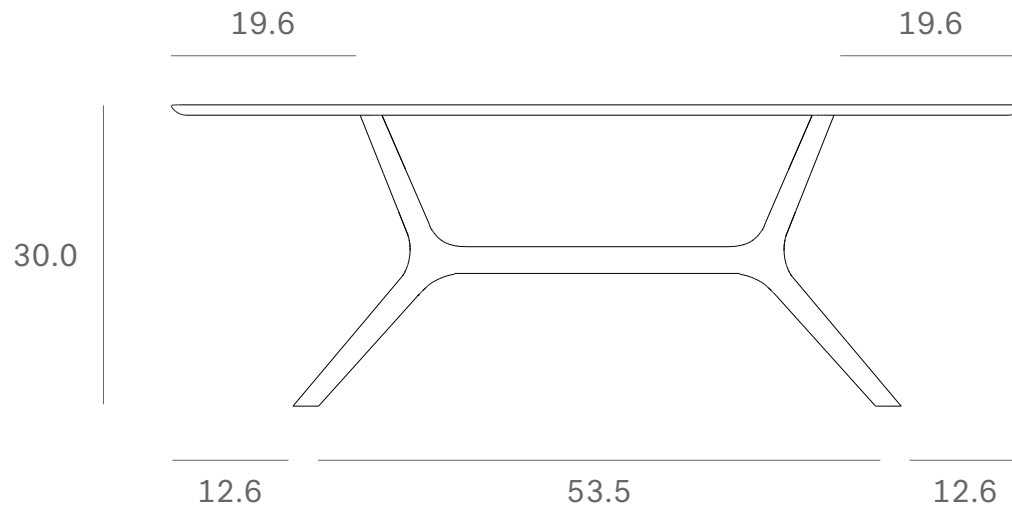

Ethnicraft

50027 - Oak X dining table - Dimensions (cm)

Ethnicraft

50027 - Oak X dining table - Dimensions (inches)

*Ethnicraft*

50028 - Oak X dining table - Dimensions (cm)

Ethnicraft

50028 - Oak X dining table - Dimensions (inches)