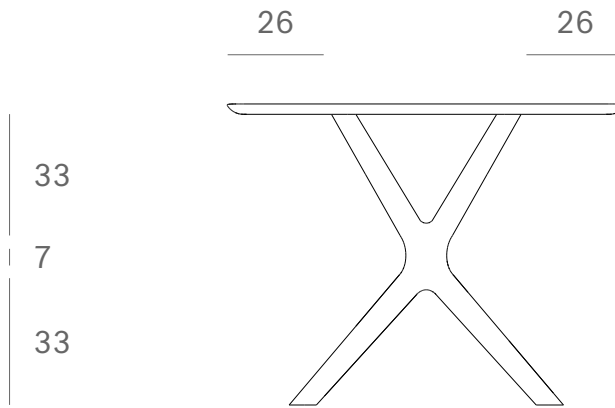

Ethnicraft

50027 - Oak X dining table - Dimensions (cm)

Ethnicraft

50027 - Oak X dining table - Dimensions (inches)

*Ethnicraft*

50028 - Oak X dining table - Dimensions (cm)

Ethnicraft

50028 - Oak X dining table - Dimensions (inches)