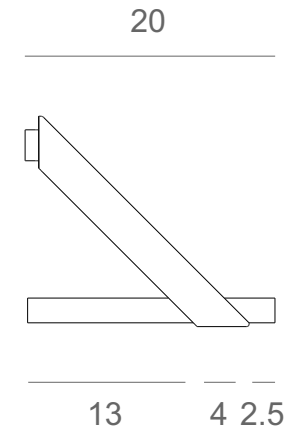

Ethnicraft

26624 - Oak Ribbon black shelf - black - varnished - Dimensions (cm)

*Ethnicraft*

26624 - Oak Ribbon black shelf - black - varnished - Dimensions (inches)

Ethnicraft

26618 - Oak Ribbon shelf - Dimensions (cm)

*Ethnicraft*

26618 - Oak Ribbon shelf - Dimensions (inches)