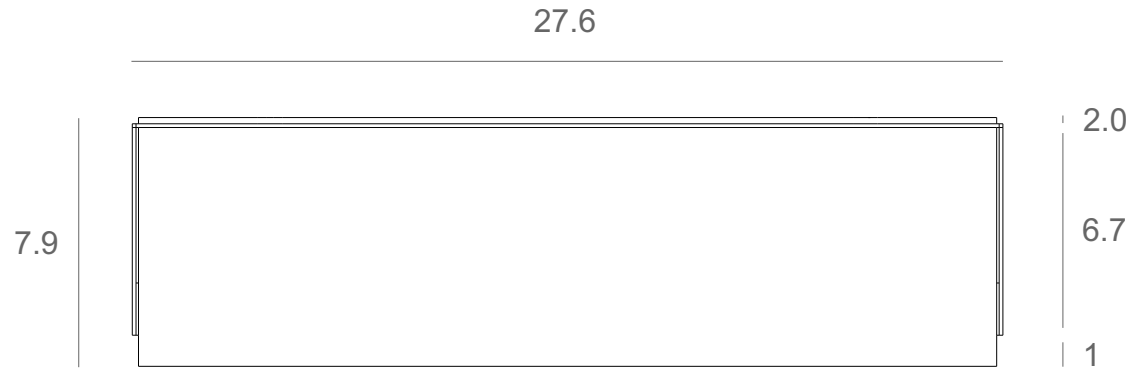

Ethnicraft

26624 - Oak Ribbon black shelf - black - varnished - Dimensions (cm)

*Ethnicraft*

26624 - Oak Ribbon black shelf - black - varnished - Dimensions (inches)

Ethnicraft

26618 - Oak Ribbon shelf - Dimensions (cm)

*Ethnicraft*

26618 - Oak Ribbon shelf - Dimensions (inches)