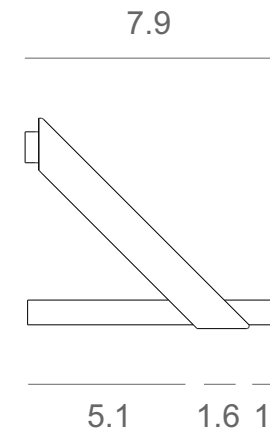

Ethnicraft

26624 - Oak Ribbon black shelf - black - varnished - Dimensions (cm)

*Ethnicraft*

26624 - Oak Ribbon black shelf - black - varnished - Dimensions (inches)

Ethnicraft

26618 - Oak Ribbon shelf - Dimensions (cm)

*Ethnicraft*

26618 - Oak Ribbon shelf - Dimensions (inches)