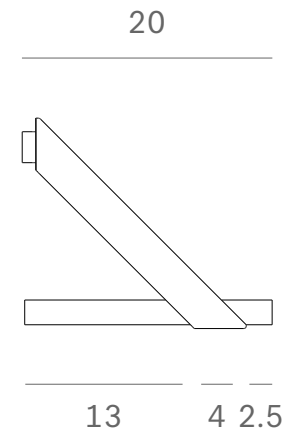

Ethnicraft

26624 - Oak Ribbon black shelf - black - varnished - Dimensions (cm)

*Ethnicraft*

26624 - Oak Ribbon black shelf - black - varnished - Dimensions (inches)

Ethnicraft

26618 - Oak Ribbon shelf - Dimensions (cm)

*Ethnicraft*

26618 - Oak Ribbon shelf - Dimensions (inches)