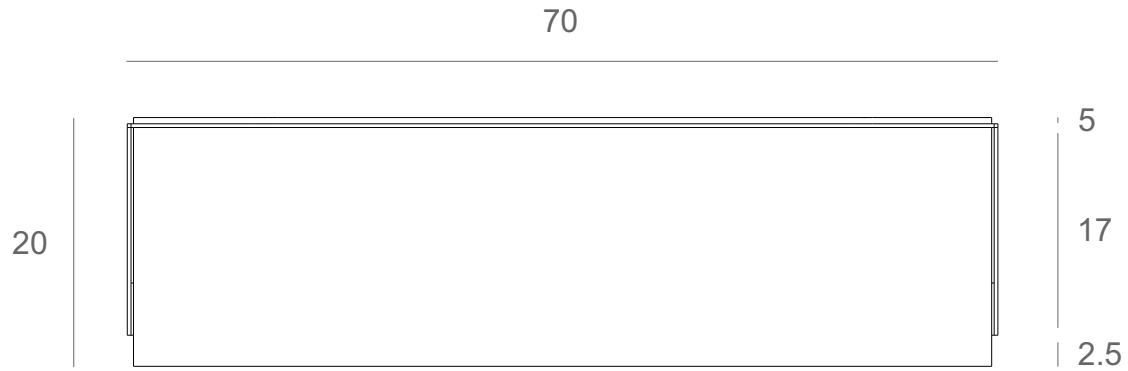

Ethnicraft

26624 - Oak Ribbon black shelf - black - varnished - Dimensions (cm)

*Ethnicraft*

26624 - Oak Ribbon black shelf - black - varnished - Dimensions (inches)

Ethnicraft

26618 - Oak Ribbon shelf - Dimensions (cm)

*Ethnicraft*

26618 - Oak Ribbon shelf - Dimensions (inches)