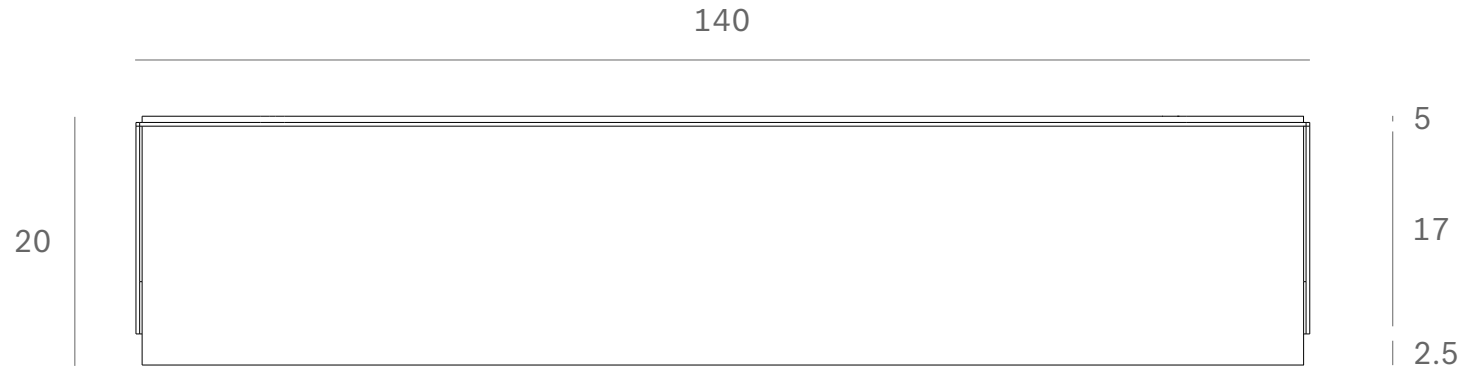

Ethnicraft

26624 - Oak Ribbon black shelf - black - varnished - Dimensions (cm)

*Ethnicraft*

26624 - Oak Ribbon black shelf - black - varnished - Dimensions (inches)

Ethnicraft

26618 - Oak Ribbon shelf - Dimensions (cm)

*Ethnicraft*

26618 - Oak Ribbon shelf - Dimensions (inches)