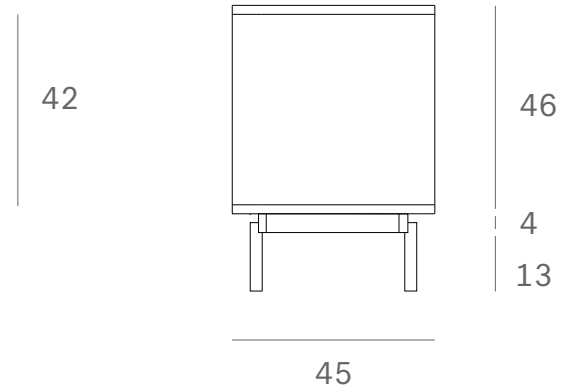

Ethnicraft

51315 - Oak Shadow TV cupboard - 1 door/1 flip down door/2 drawers - Dimensions (cm)

Ethnicraft

51315 - Oak Shadow TV cupboard - 1 door/1 flip down door/2 drawers - Dimensions (inches)

Ethnicraft

51316 - Oak Shadow TV cupboard - 2 doors/1 flip down door/2 drawers - Dimensions (cm)

Ethnicraft

51316 - Oak Shadow TV cupboard - 2 doors/1 flip down door/2 drawers - Dimensions (inches)