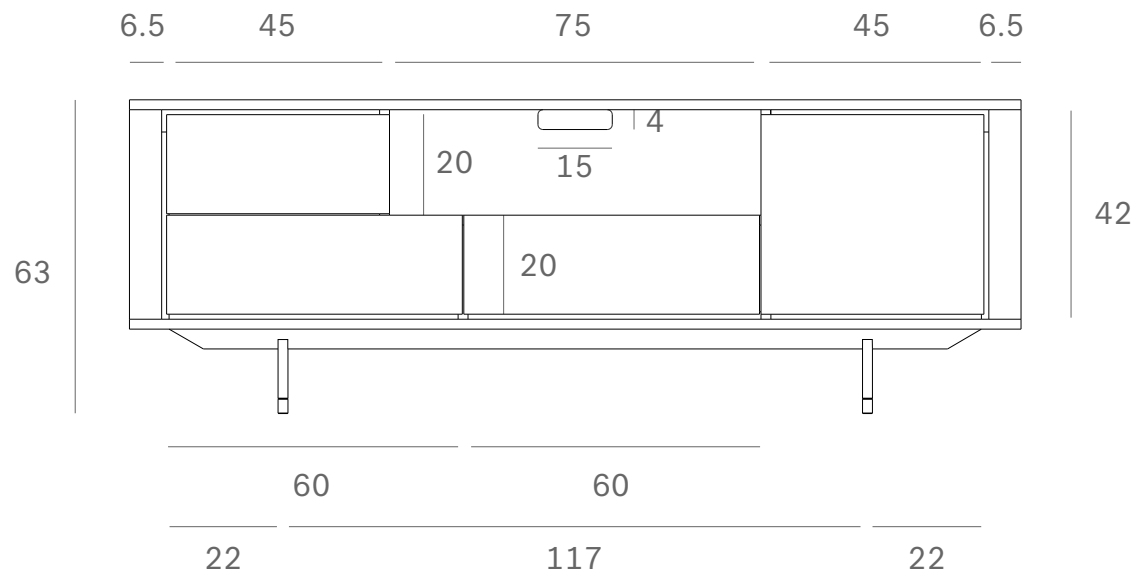

Ethnicraft

51315 - Oak Shadow TV cupboard - 1 door/1 flip down door/2 drawers - Dimensions (cm)

Ethnicraft

51315 - Oak Shadow TV cupboard - 1 door/1 flip down door/2 drawers - Dimensions (inches)

Ethnicraft

51316 - Oak Shadow TV cupboard - 2 doors/1 flip down door/2 drawers - Dimensions (cm)

Ethnicraft

51316 - Oak Shadow TV cupboard - 2 doors/1 flip down door/2 drawers - Dimensions (inches)