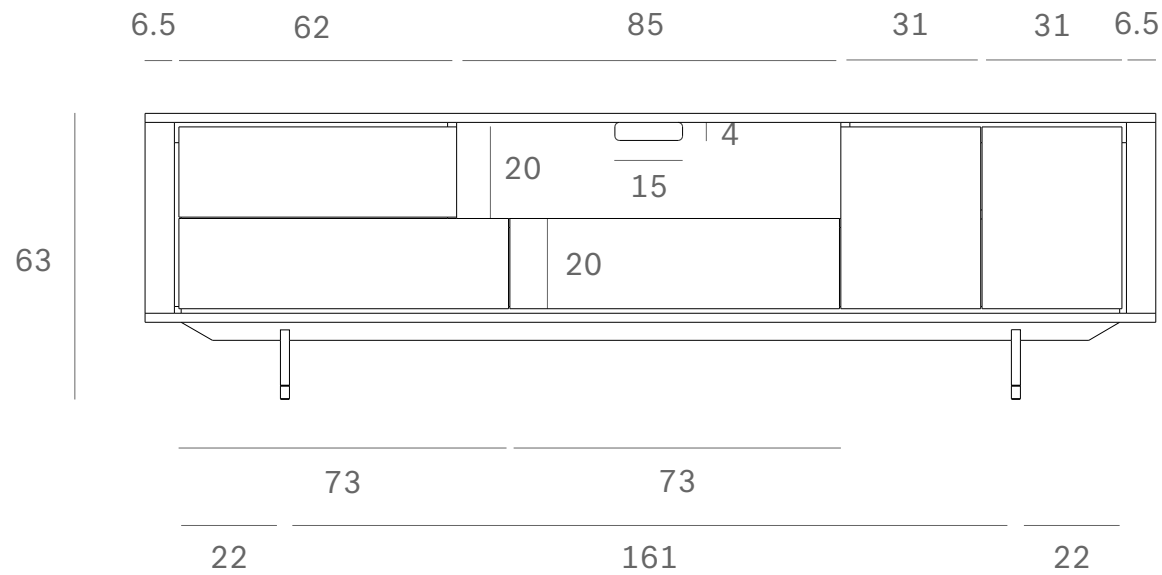

Ethnicraft

51315 - Oak Shadow TV cupboard - 1 door/1 flip down door/2 drawers - Dimensions (cm)

Ethnicraft

51315 - Oak Shadow TV cupboard - 1 door/1 flip down door/2 drawers - Dimensions (inches)

Ethnicraft

51316 - Oak Shadow TV cupboard - 2 doors/1 flip down door/2 drawers - Dimensions (cm)

Ethnicraft

51316 - Oak Shadow TV cupboard - 2 doors/1 flip down door/2 drawers - Dimensions (inches)