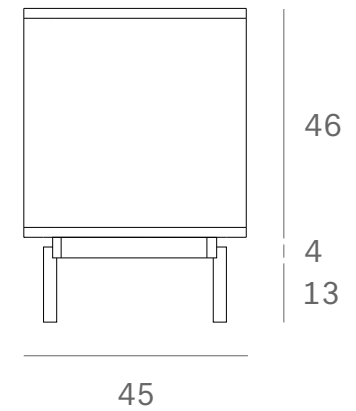

Ethnicraft

51315 - Oak Shadow TV cupboard - 1 door/1 flip down door/2 drawers - Dimensions (cm)

Ethnicraft

51315 - Oak Shadow TV cupboard - 1 door/1 flip down door/2 drawers - Dimensions (inches)

Ethnicraft

51316 - Oak Shadow TV cupboard - 2 doors/1 flip down door/2 drawers - Dimensions (cm)

Ethnicraft

51316 - Oak Shadow TV cupboard - 2 doors/1 flip down door/2 drawers - Dimensions (inches)