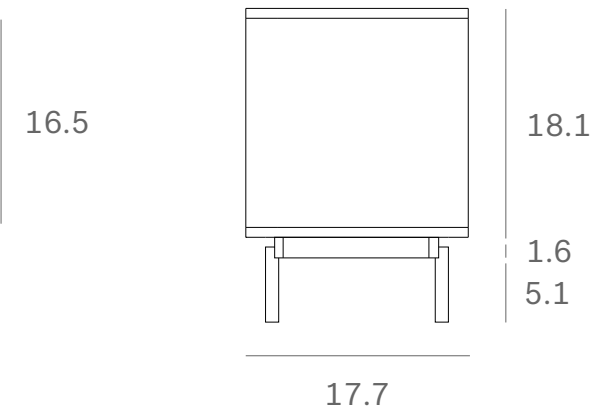

Ethnicraft

51315 - Oak Shadow TV cupboard - 1 door/1 flip down door/2 drawers - Dimensions (cm)

Ethnicraft

51315 - Oak Shadow TV cupboard - 1 door/1 flip down door/2 drawers - Dimensions (inches)

Ethnicraft

51316 - Oak Shadow TV cupboard - 2 doors/1 flip down door/2 drawers - Dimensions (cm)

Ethnicraft

51316 - Oak Shadow TV cupboard - 2 doors/1 flip down door/2 drawers - Dimensions (inches)