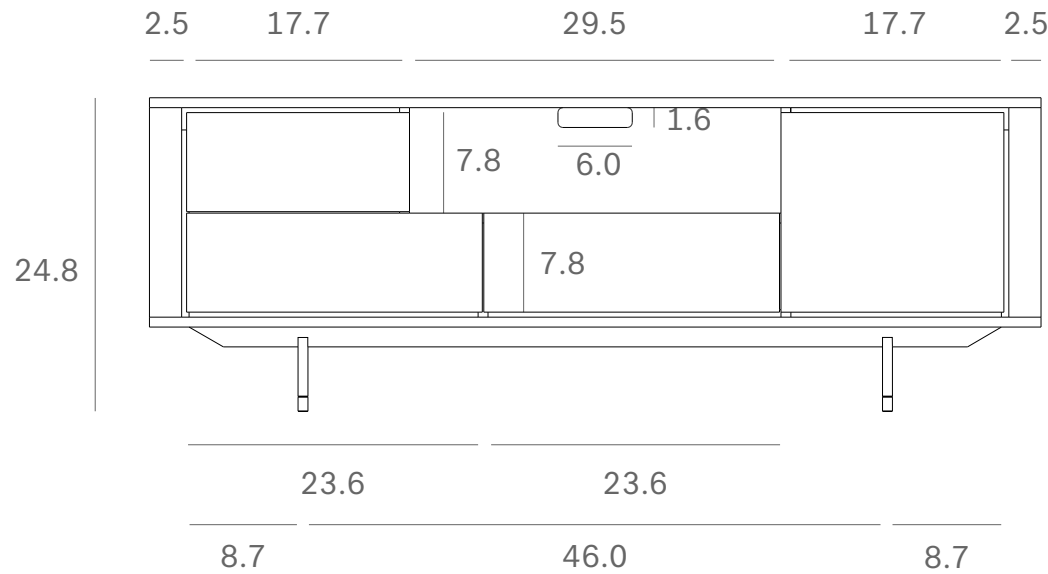

Ethnicraft

51315 - Oak Shadow TV cupboard - 1 door/1 flip down door/2 drawers - Dimensions (cm)

Ethnicraft

51315 - Oak Shadow TV cupboard - 1 door/1 flip down door/2 drawers - Dimensions (inches)

Ethnicraft

51316 - Oak Shadow TV cupboard - 2 doors/1 flip down door/2 drawers - Dimensions (cm)

Ethnicraft

51316 - Oak Shadow TV cupboard - 2 doors/1 flip down door/2 drawers - Dimensions (inches)