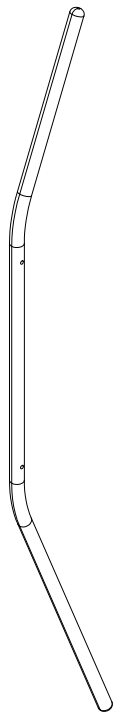

coat stand

teknion

Tall Leg
x1

Mid Height Leg
x1

Short Leg
x1

x2

x4

x1

x1

store.support@tekunion.com
store.tekunion.com
store.tekunion.ca
Rev.00

1

2

3

4

5