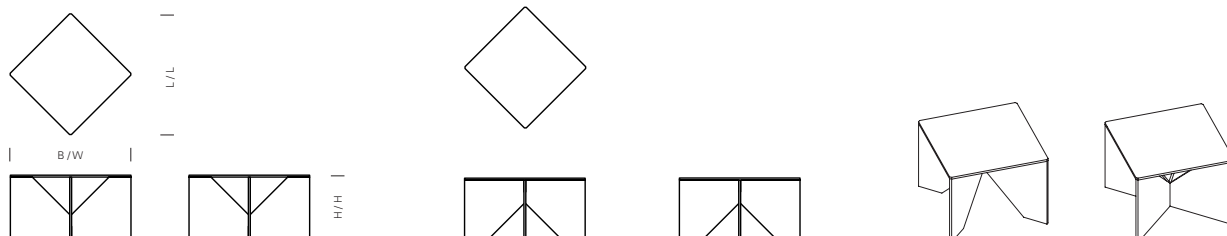

FK04 CALVERT
COUCHTISCH / COFFEE TABLE
DESIGN: FERDINAND KRAMER, 1951

LÄNGE / LENGTH

550 MM (21 5/8 INCH)

BREITE / WIDTH

550 MM (21 5/8 INCH)

HÖHE / HEIGHT

400 MM (15 3/4 INCH)

MATERIAL, FARBE / MATERIAL, COLOUR

EICHENFURNIER, KLAR LACKIERT /
OAK VENEER, CLEAR LACQUERED

EICHENFURNIER, SIGNALWEISS LACKIERT /
OAK VENEER, SIGNAL WHITE LACQUERED

EICHENFURNIER, MINT LACKIERT /
OAK VENEER, MINT LACQUERED

EICHENFURNIER, FLAME LACKIERT /
OAK VENEER, FLAME LACQUERED

EICHENFURNIER, TIEFSCHWARZ LACKIERT /
OAK VENEER, JET BLACK LACQUERED

EICHENFURNIER, NEONROT LACKIERT /
OAK VENEER, NEON RED LACQUERED