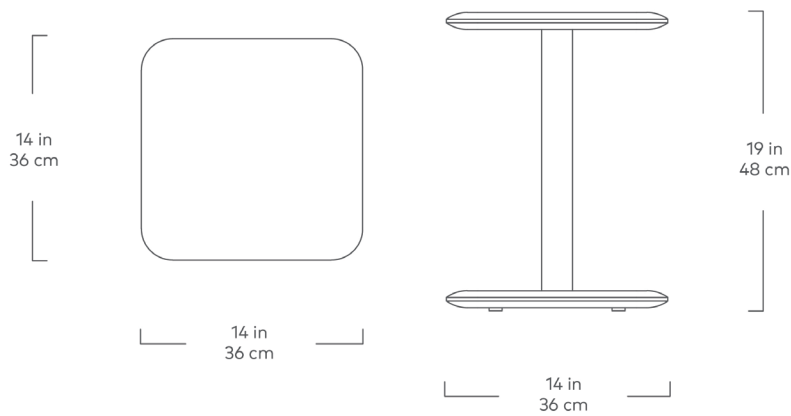

Finley End Table

- Not recommended for seating purposes.
- Able to nest into low sitting sofas and sectionals to offer a handy table surface.
- Natural grain of wood is highlighted by a wire brush texture treatment (Black Ash only).
- Table is solid 100% FSC®-Certified Ash in support of responsible forest management (FSC® 092551).
- Water-based, clear coat finish.
- Felt pads underneath base to protect hardwood floors.
- Wood is a natural material, with variations in grain pattern and colour that make each design unique.