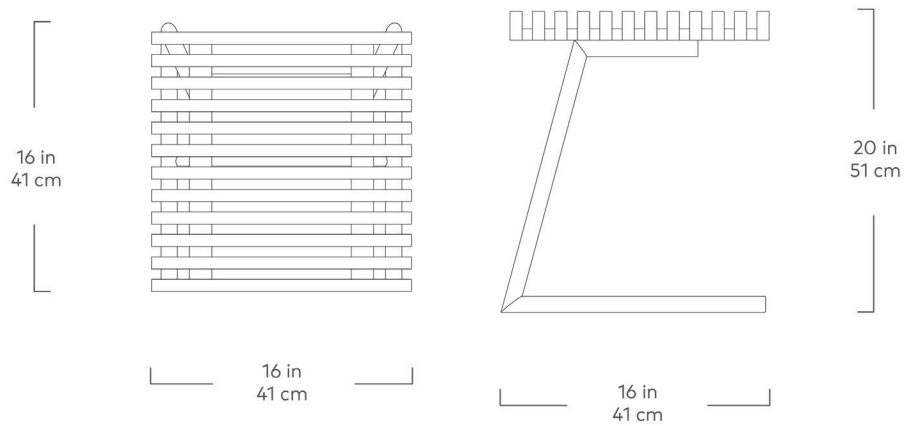

# Transit End Table

Black  
Ash

Natural  
Ash

The versatile Transit End Table blends seamlessly into any residential or corporate space. The surface, which creates a pleasing, elemental pattern, is constructed with solid wood pieces that are joined precisely in parallel to create a design that is both sturdy and lightweight. The legs are splayed slightly for stability and are made with powder-coated steel. Available in natural or black ash finish, nest it with other pieces from our Transit Series to create a playful arrangement, or let it make a modern statement all on its own. All wood is 100% FSC®-Certified in support of responsible forest management.

# Transit End Table

- Solid Ash slats are 100% FSC®-Certified in support of responsible forest management (FSC® 092551).
- Angled, cantilevered design allows it to nest into sofas and sectionals.
- Powder-coated, tubular steel legs.
- Non-marking leveler feet.
- Water-based, clear coat finish.
- Nests with Transit Bench and Transit Coffee Table.
- Wood is a natural material, with variations in grain pattern and colour that make each design unique.