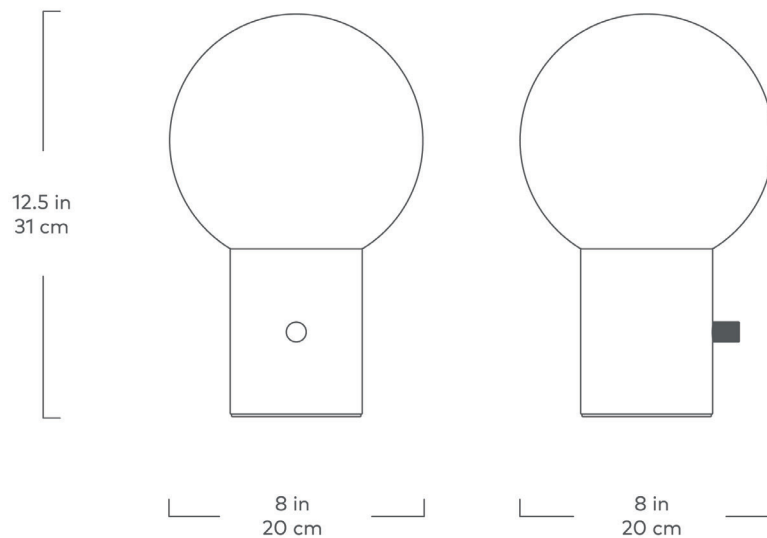

Callisto Table Lamp

Mono

Compact, yet eye-catching, the Callisto Table Lamp illuminates with a simple, modern approach. Playing with a balance of form and proportion, a large sculptural globe perches on a sleek marble resin base to create a contemporary take on lighting design. Translucent glass masks the glare of an exposed bulb while harnessing the elevated sensibilities of this striking accent piece. Infuse your space with personality with the touch of its dimmable switch.

Callisto Table Lamp

- Translucent glass globe shade securely screws into base.
- Base is crafted from a high-quality resin and showcases a Carrara marble pattern.
- Solid metal, dimmer knob with a cross knurl pattern allows for smooth, precise control of lamp brightness.
- Twisted, black fabric electrical cord.
- UL Listed
- Recommended lightbulb is a dimmable 60W bulb or LED equivalent.