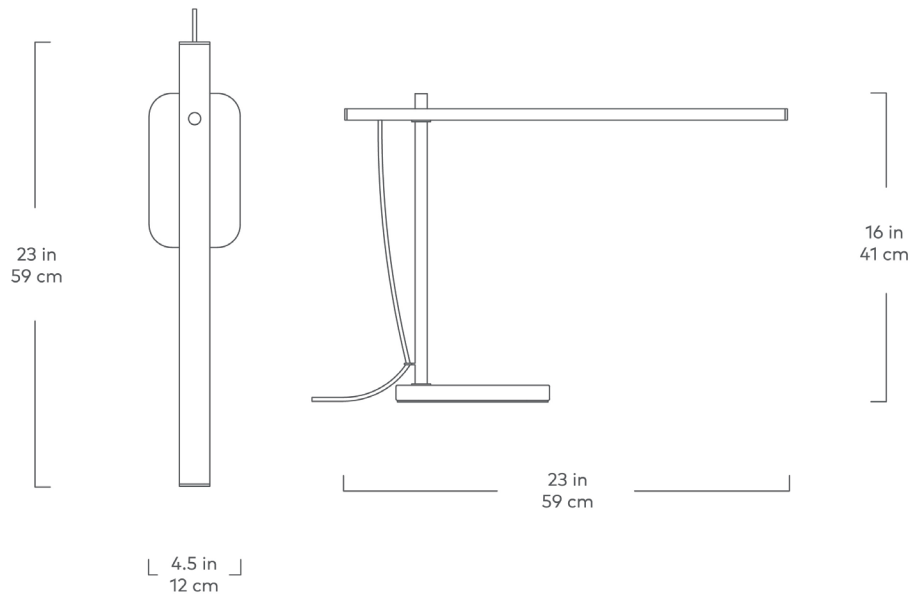

Lewis Task Lamp

Black

White

Echoing the Bauhaus movement, this slender table lamp couples minimalist modern design with easy functionality. Clean lines juxtapose statement-making details like a vintage-inspired, red-braided electrical cord and natural marble base. Whether it's used as a desk light or bedside table companion, a dimmer switch lets you find just right level of brightness to focus efficiently on the task at hand.

Lewis Task Lamp

- Integrated LED bulb with a colour temperature of 3000K and a 30,000-hour lifespan.
- Bulb is a 120v AC LED 12W.
- Red fabric electrical cord with a dial dimmer switch allows for precise control of lamp brightness.
- Black lamp is paired with a black marble base.
- White lamp is paired with a white marble base.
- UL Listed.