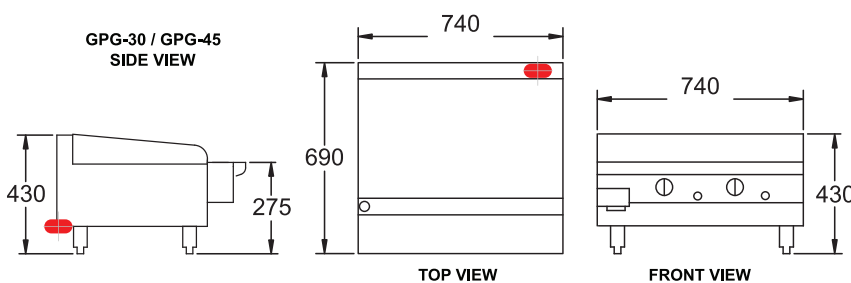

GPGDBSA-24

MODEL: GPGDBSA-24 Specifications:

Dimensions (WxDxH):	610 x 800 x 660 mm
Working Height:	415 mm
Plate Size (WxDxH):	610 x 520 x 12 mm
Griddle / Toaster	
Gas Connection	
Rating:	54 mj
Weight:	165 kg
Packed:	0.3 m ³

GPGDBSA-36

MODEL: GPGDBSA-36 Specifications:

Dimensions (WxDxH):	915 x 800 x 660 mm
Working Height:	460 mm
Plate Size (WxDxH):	915 x 520 x 12 mm
Griddle / Toaster	
Gas Connection	
Rating:	72 mj
Weight:	190 kg
Packed:	0.5 m ³

GPG-30

MODEL: GPG-30 Specifications:

Dimensions (WxDxH):	740 x 690 x 430 mm
Working Height:	275 mm
Plate Size (WxDxH):	740 x 445 x 20 mm
Plate Type:	Smooth Mild Steel
Gas Connection	
Rating:	52 mj
Weight:	164 kg
Packed:	0.2 m ³

GPG-45

MODEL: GPG-45 Specifications:

Dimensions (WxDxH):	1120 x 690 x 430 mm
Working Height:	275 mm
Plate Size (WxDxH):	1120 x 445 x 20 mm
Plate Type:	Smooth Mild Steel
Gas Connection	
Rating:	78 mj
Weight:	185 kg
Packed:	0.3 m ³