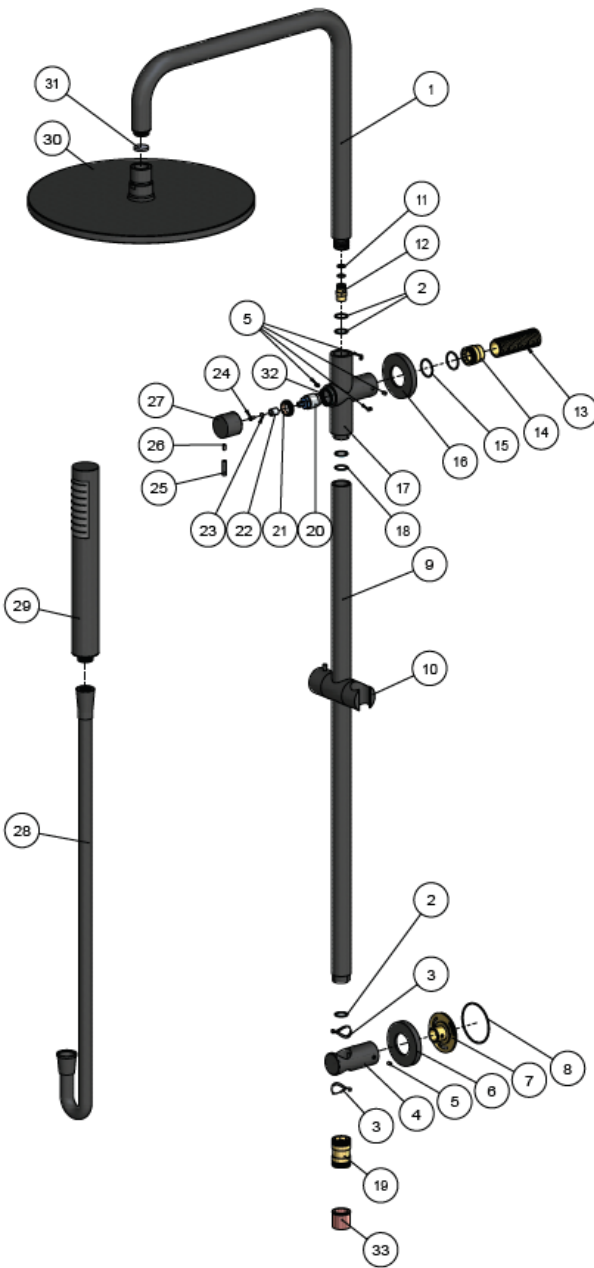

MZ0706-R

SHOWER RAIL SET

meir®

EXPLODED VIEW

No.	Part Name
1	Pipe
2	O-ring
3	Plastic Protection Ring
4	Retaining Bracket
5	Screw
6	Cover
7	Fixed Base
8	O-ring
9	Pipe
10	Sliding Bracket
11	O-ring
12	Connector
13	Threaded Adapter
14	Water Inlet Connector
15	O-Ring
16	Cover
17	Body
18	O-Ring
19	Connector
20	Diverter Cartridge
21	Nut
22	Connector
23	Washer
24	Screw
25	Handle Pin Lever
26	Screw
27	Handle
28	Shower Hose
29	Handle Shower
30	Shower Rose
31	Flow Controller
32	Wearing Ring
33	Check Valve