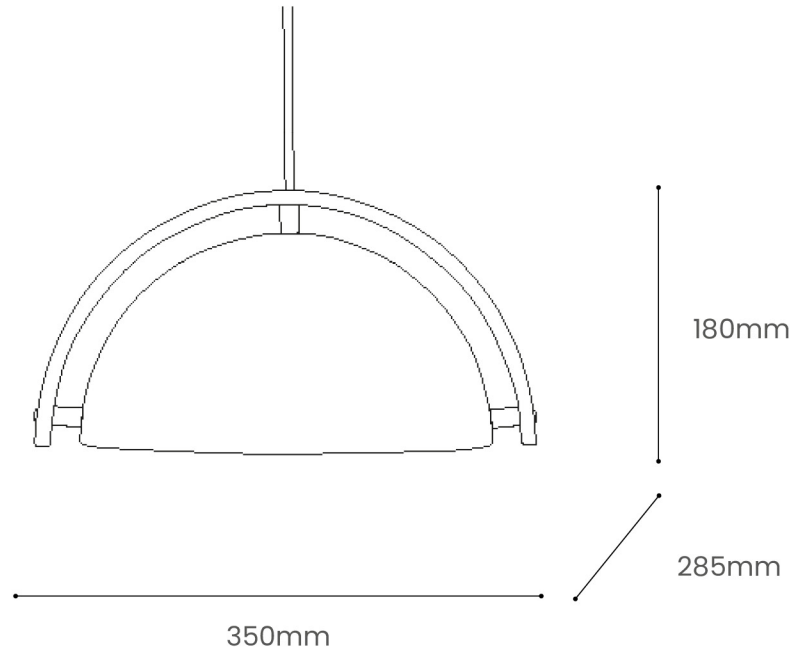

ENKA PENDANT

Product Specification

Tom Raffield

Rooted in Scandinavian serenity, the Kera Lighting Range contrasts clean, sculptural lines with raw, natural materials that intrigue your sense of touch. The beautifully simple silhouettes showcase minimal design that will transform your extraordinary interiors.

Exuding calm, the Enka Pendant celebrates the relationship between two traditional crafts. Working in harmony, a steam bent arch of sustainably sourced ash wood provides an aura for the dome-shaped, hand-glazed earthenware lampshade. Secured with luxurious brass flourishes, the ceramic Enka ceiling light is perfectly balanced to set a serene scene with soft ambient downlighting. Perfect for relaxing bedroom spaces, Scandi kitchens and soothing self-care sanctuaries, the Enka's contemporary dome design suits a myriad of spaces.

The way forward? Paring it back

Product Type : Pendant Light	SKU	Wood types	Dimensions L x W x H (mm)		Weight (kg)	
			Unboxed	Boxed	Unboxed	Boxed
Enka Pendant	TR-ENKA-P-A	Ash	350 x 285 x 180	457 x 357 x 457	1.5	4
Materials	Ash	Earthenware	Other materials Brass spacers and chicago screws			
Finish	Non-toxic, hard wearing water based varnish - satin					
Ceiling kit options	Brushed brass ceiling rose and bulb holder	Ceiling kit Ceiling rose: Ø100mm E27 (240v)	Flex Flex colour: gold Flex length: 1.8m (Adjustable)	Recomended light bulb Max 25W LED		
Care information	Dusting your light regularly and with a light feather duster should keep your light looking clean, otherwise wipe with a damp cloth and remove any moisture with a dry cloth. Gentle furniture polishes can also be used.					
Additional information	<ul style="list-style-type: none"> Suitable for use on 240v circuits. Installation instructions included. 					