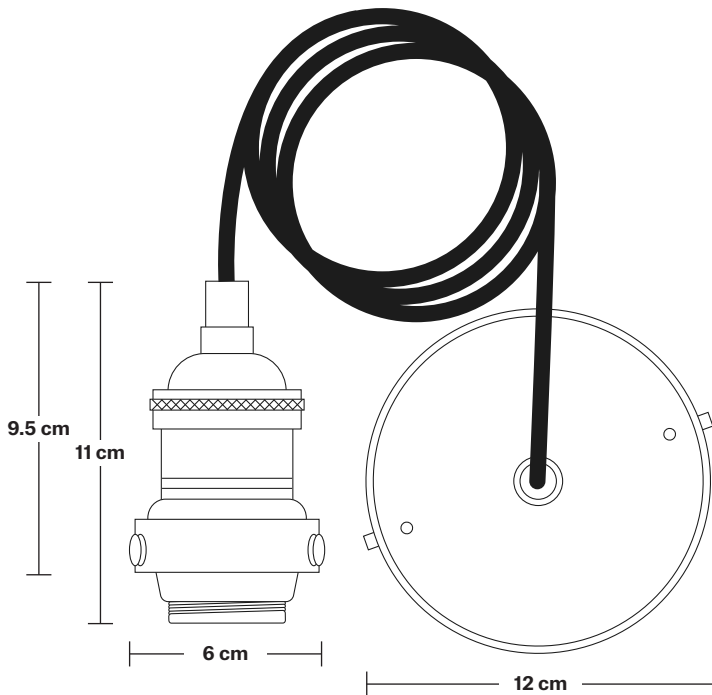

Brooklyn Cage Pendant - 8 Inch - Rose

Product Code: BR-WCP8-RS

H: 29.5 cm x W: 24 cm x D: 24 cm

SPECIFICATIONS

We meet all UK and EU lighting and safety regulations.

Our products are hand finished to ensure an authentic vintage look and therefore they may vary slightly from those shown in the images.

Wall mount screws not included.

Holders available: Brass, Pewter and Copper.

Flex: 1m Black Round Fabric Flex.

Ceiling rose: Pewter.

DIMENSIONS

Shade Diameter: 24 cm / 9.5"

Shade Height (no holder): 20 cm / 7.8"

Holder Diameter: 6 cm / 2.5"

Holder Height: 11 cm / 4.3"

Ceiling Rose Diameter: 12 cm / 4.9"

Ceiling Rose Height: 2 cm / 0.8"

INDUSTVILLE

Brooklyn Cord Set ES E27 Bulb Holder

Product Code: BR-CS

H: 113 cm x W: 12 cm x D: 12 cm

Ceiling rose: Pewter.

DIMENSIONS

Bulb Holder Diameter: 6 cm / 2.5"

Bulb Holder Height: 11 cm / 4.3"

Ceiling Rose height: 12 cm / 4.9"

Full Drop: 113 cm / 44.5"

Cage - 8 Inch - Rose - Shade Only

Product Code: WC8-RS-SO