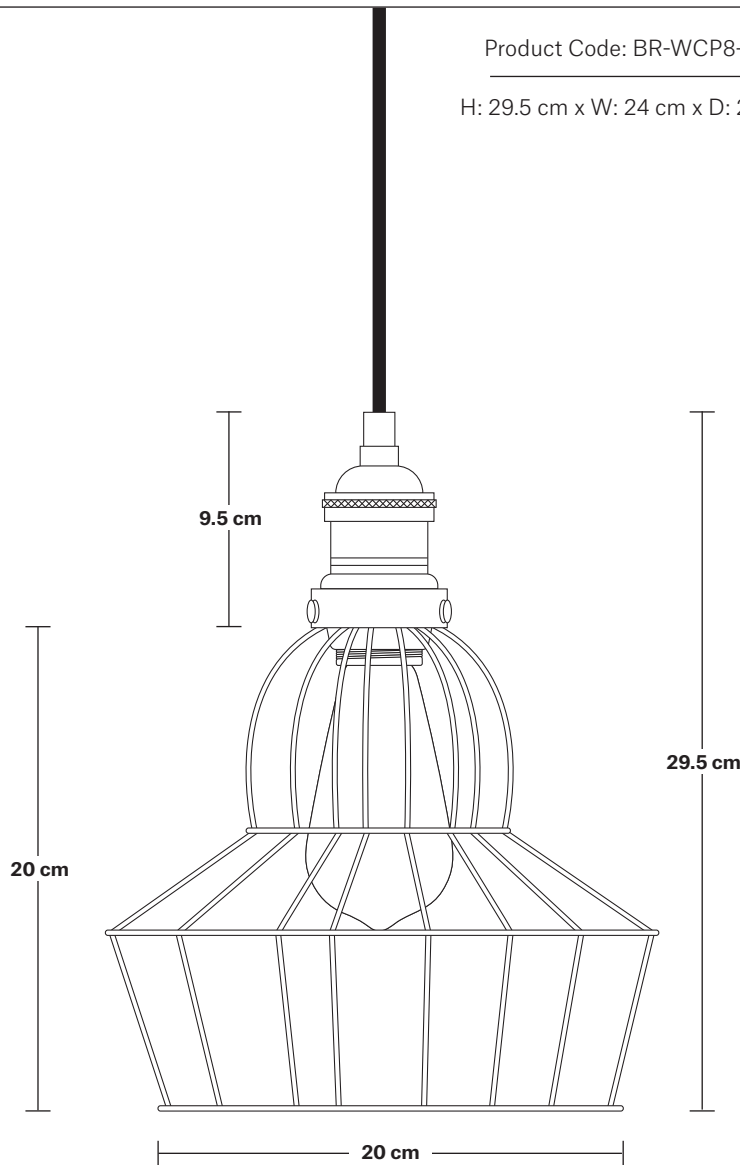

Brooklyn Cage Pendant - 8 Inch - Rose

Product Code: BR-WCP8-RS

H: 29.5 cm x W: 24 cm x D: 24 cm

SPECIFICATIONS

We meet all UK and EU lighting and safety regulations.

Our products are hand finished to ensure an authentic vintage look and therefore they may vary slightly from those shown in the images.

Bulb required: Standard screw (E27) fitting, max 40W.

Shade weight: 0.17 kg | **Holder weight:** 0.5 kg

Maximum weight: 0.67 kg

INFORMATION

Finishes: Rusty and Pewter.

Ready to be installed, installation required.

Wall mount screws not included.

Holders available: Brass, Pewter and Copper.

Flex: 1m Black Round Fabric Flex.

Ceiling rose: Pewter.

DIMENSIONS

Shade Diameter: 24 cm / 9.5"

Shade Height (no holder): 20 cm / 7.8"

Holder Diameter: 6 cm / 2.5"

Holder Height: 11 cm / 4.3"

Ceiling Rose Diameter: 12 cm / 4.9"

Ceiling Rose Height: 2 cm / 0.8"

INDUSTVILLE

Brooklyn Cord Set ES E27 Bulb Holder

Product Code: BR-CS

H: 113 cm x W: 12 cm x D: 12 cm