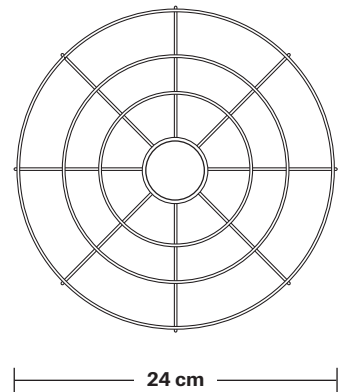

Brooklyn Cage Pendant - 8 Inch - Rose

Product Code: BR-WCP8-RS

H: 29.5 cm x W: 24 cm x D: 24 cm

SPECIFICATIONS

We meet all UK and EU lighting and safety regulations.

Our products are hand finished to ensure an authentic vintage look and therefore they may vary slightly from those shown in the images.

Holder Diameter: 6 cm / 2.5"

Holder Height: 11 cm / 4.3"

Ceiling Rose Diameter: 12 cm / 4.9"

Ceiling Rose Height: 2 cm / 0.8"

INDUSTVILLE

Brooklyn Cord Set ES E27 Bulb Holder

Product Code: BR-CS

H: 113 cm x W: 12 cm x D: 12 cm

Ceiling rose: Pewter.

DIMENSIONS

Bulb Holder Diameter: 6 cm / 2.5"

Bulb Holder Height: 11 cm / 4.3"

Ceiling Rose height: 12 cm / 4.9"

Full Drop: 113 cm / 44.5"

Cage - 8 Inch - Rose - Shade Only

Product Code: WC8-RS-SO

H: 20 cm x W: 24 cm x D: 24 cm

SPECIFICATIONS

We meet all UK and EU lighting and safety regulations.

Our products are hand finished to ensure an authentic vintage look and therefore they may vary slightly from those shown in the images.