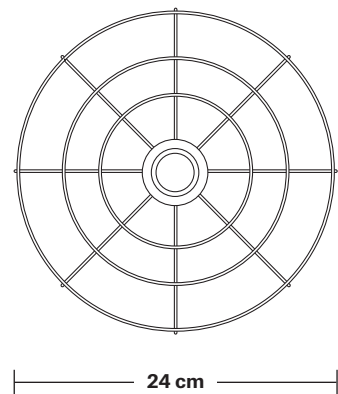

Brooklyn Cage Pendant - 8 Inch - Rose

Product Code: BR-WCP8-RS

H: 29.5 cm x W: 24 cm x D: 24 cm

SPECIFICATIONS

We meet all UK and EU lighting and safety regulations.

Our products are hand finished to ensure an authentic vintage look and therefore they may vary slightly from those shown in the images.

Wall mount screws not included.

Holders available: Brass, Pewter and Copper.

Flex: 1m Black Round Fabric Flex.

Ceiling rose: Pewter.

DIMENSIONS

Shade Diameter: 24 cm / 9.5"

Shade Height (no holder): 20 cm / 7.8"

Holder Diameter: 6 cm / 2.5"

Holder Height: 11 cm / 4.3"

Ceiling Rose Diameter: 12 cm / 4.9"

Ceiling Rose Height: 2 cm / 0.8"

INDUSTVILLE

Brooklyn Cord Set ES E27 Bulb Holder

Product Code: BR-CS

H: 113 cm x W: 12 cm x D: 12 cm

H: 20 cm x W: 24 cm x D: 24 cm

SPECIFICATIONS

We meet all UK and EU lighting and safety regulations.

Our products are hand finished to ensure an authentic vintage look and therefore they may vary slightly from those shown in the images.