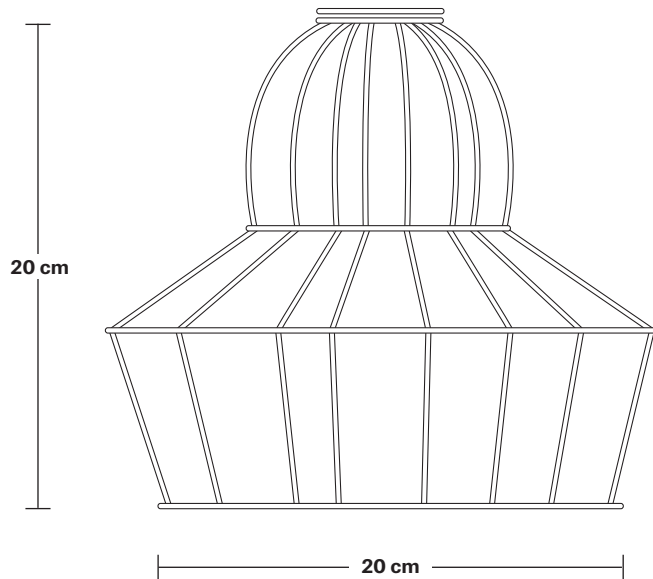

Holder Diameter: 6 cm / 2.5"

Holder Height: 11 cm / 4.3"

Ceiling Rose Diameter: 12 cm / 4.9"

Ceiling Rose Height: 2 cm / 0.8"

INDUSTVILLE

Brooklyn Cord Set ES E27 Bulb Holder

Product Code: BR-CS

H: 113 cm x W: 12 cm x D: 12 cm

Ceiling rose: Pewter.

DIMENSIONS

Bulb Holder Diameter: 6 cm / 2.5"

Bulb Holder Height: 11 cm / 4.3"

Ceiling Rose height: 12 cm / 4.9"

Full Drop: 113 cm / 44.5"

Cage - 8 Inch - Rose - Shade Only

Product Code: WC8-RS-SO

H: 20 cm x W: 24 cm x D: 24 cm

SPECIFICATIONS

We meet all UK and EU lighting and safety regulations.

Our products are hand finished to ensure an authentic vintage look and therefore they may vary slightly from those shown in the images.

Bulb required: Standard screw (E27) fitting, max 40W.

Shade weight: 0.17 kg

INFORMATION

Finishes: Rusty and Pewter.

Ready to be installed, installation required.

Wall mount screws not included.

DIMENSIONS

Shade Diameter: 24 cm / 9.5"