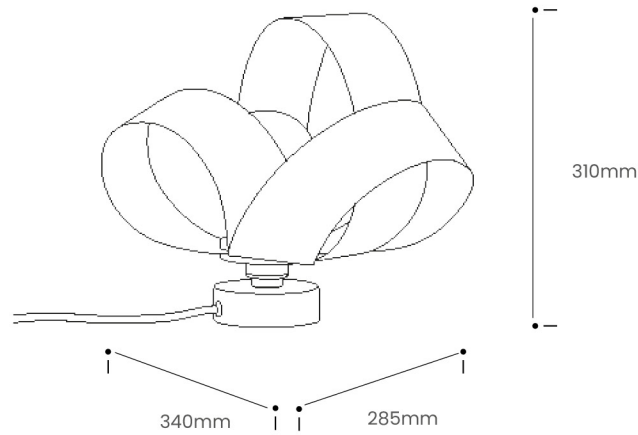

## Product Specification

Tom Raffield

Verso Table Light

An ornate marriage of balance and light, the Verso Range is an asymmetrical wooden work of art that welcomes a fresh perspective. Forged from the Latin word to 'spin', the sculptural Verso Lighting Range calls back to nature and showcases the gravity defying, swooping motion of falling leaves in the wind.

Looping to create eye-catching asymmetry, the Verso Table Light is cleverly crafted from one continuous length of sustainably sourced FSC timber that soars around the warm glow of an exposed bulb to cast a beautiful blend of light and shadow across your table top, providing soothing illumination that is well suited to bedrooms, living spaces or hallways. Igniting creativity within your space, the Verso design looks different from every angle and exhibits its varying form to add playful personality to a wide range of interiors.

Alight your space with art.

Product Type : Table Light	SKU	Wood types	Dimensions L x W x H (mm)		Weight (kg)	
			Unboxed	Boxed	Unboxed	Boxed
Verso Table Light	TR-VERS-TBL-A	Ash	340 x 285 x 310	457 x 457x 305	0.731	2.088
	TR-VERS-TBL-O	Oak				
	TR-VERS-TBL-W	Walnut				
Materials	Ash	Oak	Walnut	Other materials Birch ply disk		
Finish	Non-toxic, hard wearing water based varnish - satin					
Wiring kit options	Brushed brass bulb holder and base with black inline switch and plug	Wiring kit Plastic inline switch E27 (240v)	Flex Flex colour: gold fabric Cable length: 228cm from plug to bulb holder	Recomended light bulb Max 25W LED		
Care information	Dusting your light regularly and with a light feather duster should keep your light looking clean, otherwise wipe with a damp cloth and remove any moisture with a dry cloth. Gentle furniture polishes can also be used.					
Additional information	<ul style="list-style-type: none"> <li>Suitable for use on 240v circuits.</li> <li>This product can be plugged straight into a 240v outlet.</li> <li>ø100mm base</li> </ul>					