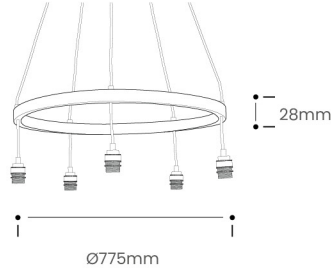

KERN PENDANT

Product Specification

Tom Raffield

Kern Pendant

Kern Pendant Large

Kern Pendant Giant

A steam bent hoop of solid oak suspended, filament bulbs laid bare. Striking, pure and clean, the Kern redefines the chandelier.

Minimalist design at its most powerful, the Kern's bold confidence belies its complexity. Demanding precision, strength and craftsmanship to achieve its smooth circumference, the result is modern, architectural, powerful.

With exposed flex tethering five bulbs to its sustainably sourced oak frame, the Kern starts a new chapter in lighting design.

Ensure your space is remembered.

Product Type : Pendant Light	SKU	Wood types	Dimensions L x W x H (mm)		Weight (kg)	
			Unboxed	Boxed	Unboxed	Boxed
Kern Pendant	TR-KERN-P-O	Oak	Ø560 x 28	615 x 615 x 390	1.5	5.3
Kern Pendant Large	TR-KERN-P-O-LRG	Oak	Ø775 x 28	825 x 825 x 165	1.6	7.5
Kern Pendant Giant	TR-KERN-P-O-GNT	Oak	Ø1140 x 28	1325 x 1325 x 165	1.8	15
Materials	Oak 				Other materials	
Finish	Finished with a blend of natural wax oils to give a protective, hardwearing and beautiful finish.					
Ceiling kit options	Black ceiling rose and brass bulb holders 	Ceiling kit Ceiling rose: Ø150mm E27 (240v)	Flex Flex colour: black fabric  Flex length: 3m (Adjustable)	Recommended light bulbs Max 25W LED		
Care information	Dusting your light regularly and with a light feather duster should keep your light looking clean, otherwise wipe with a damp cloth and remove any moisture with a dry cloth. Gentle furniture polishes can also be used.					
Additional information	<ul style="list-style-type: none"> Suitable for use on 240v circuits. Installation instructions included. This product must be installed by a qualified electrician. 					