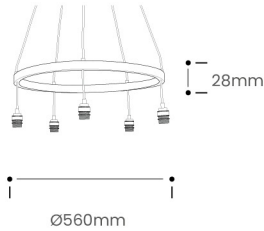

KERN PENDANT

Product Specification

Tom Raffield

Kern Pendant

Kern Pendant Large

Kern Pendant Giant

A steam bent hoop of solid oak suspended, filament bulbs laid bare. Striking, pure and clean, the Kern redefines the chandelier.

Minimalist design at its most powerful, the Kern's bold confidence belies its complexity. Demanding precision, strength and craftsmanship to achieve its smooth circumference, the result is modern, architectural, powerful.

With exposed flex tethering five bulbs to its sustainably sourced oak frame, the Kern starts a new chapter in lighting design.

Ensure your space is remembered.

Product Type : Pendant Light	SKU	Wood types	Dimensions L x W x H (mm)		Weight (kg)	
			Unboxed	Boxed	Unboxed	Boxed
Kern Pendant	TR-KERN-P-O	Oak	Ø560 x 28	615 x 615 x 390	1.5	5.3
Kern Pendant Large	TR-KERN-P-O-LRG	Oak	Ø775 x 28	825 x 825 x 165	1.6	7.5
Kern Pendant Giant	TR-KERN-P-O-GNT	Oak	Ø1140 x 28	1325 x 1325 x 165	1.8	15
Materials	Oak 				Other materials	
Finish	Finished with a blend of natural wax oils to give a protective, hardwearing and beautiful finish.					
Ceiling kit options	Black ceiling rose and brass bulb holders 	Ceiling kit Ceiling rose: Ø150mm E27 (240v)	Flex Flex colour: black fabric  Flex length: 3m (Adjustable)	Recommended light bulbs Max 25W LED		
Care information	Dusting your light regularly and with a light feather duster should keep your light looking clean, otherwise wipe with a damp cloth and remove any moisture with a dry cloth. Gentle furniture polishes can also be used.					
Additional information	<ul style="list-style-type: none"> Suitable for use on 240v circuits. Installation instructions included. This product must be installed by a qualified electrician. 					