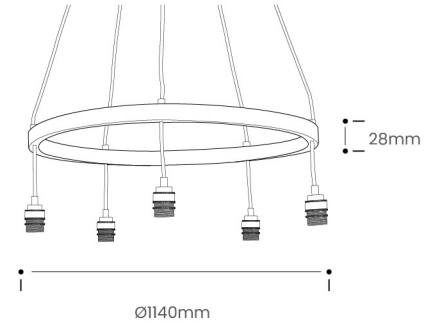

KERN PENDANT

Product Specification

Tom Raffield

Kern Pendant

Kern Pendant Large

Kern Pendant Giant

A steam bent hoop of solid oak suspended, filament bulbs laid bare. Striking, pure and clean, the Kern redefines the chandelier.

Minimalist design at its most powerful, the Kern's bold confidence belies its complexity. Demanding precision, strength and craftsmanship to achieve its smooth circumference, the result is modern, architectural, powerful.

With exposed flex tethering five bulbs to its sustainably sourced oak frame, the Kern starts a new chapter in lighting design.

Ensure your space is remembered.

Product Type : Pendant Light	SKU	Wood types	Dimensions L x W x H (mm)		Weight (kg)	
			Unboxed	Boxed	Unboxed	Boxed
Kern Pendant	TR-KERN-P-O	Oak	Ø560 x 28	615 x 615 x 390	1.5	5.3
Kern Pendant Large	TR-KERN-P-O-LRG	Oak	Ø775 x 28	825 x 825 x 165	1.6	7.5
Kern Pendant Giant	TR-KERN-P-O-GNT	Oak	Ø1140 x 28	1325 x 1325 x 165	1.8	15
Materials	Oak 				Other materials	
Finish	Finished with a blend of natural wax oils to give a protective, hardwearing and beautiful finish.					
Ceiling kit options	Black ceiling rose and brass bulb holders 	Ceiling kit Ceiling rose: Ø150mm E27 (240v)	Flex Flex colour: black fabric  Flex length: 3m (Adjustable)	Recommended light bulbs Max 25W LED		
Care information	Dusting your light regularly and with a light feather duster should keep your light looking clean, otherwise wipe with a damp cloth and remove any moisture with a dry cloth. Gentle furniture polishes can also be used.					
Additional information	<ul style="list-style-type: none"> Suitable for use on 240v circuits. Installation instructions included. This product must be installed by a qualified electrician. 					