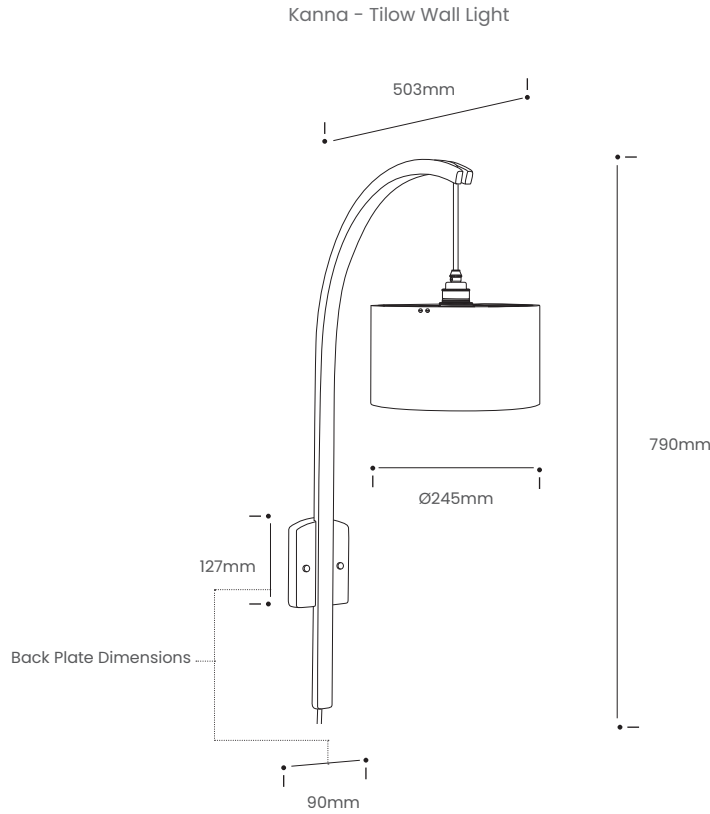

KANNA – TILOW WALL LIGHT

Tom Raffield

Product Specification

Representing the first strong branch that is born from a mighty oak tree, the Tilow Lighting Range allows nature’s forms to enhance your interior’s personality. A big sister to our Hanter design, the Tilow can suspend a fully exposed bulb, or showcase a selection of our iconic lampshades.

An arc of sustainably sourced oak grows up and out from a solid base, suspending the Kanna Drum Pendant at perfect height to display soft downlighting through your space. The Tilow’s steam bent design will divide and balance your interior with ease as it illuminates with a warm, welcoming glow. Whether invited into your home as dynamic dining room lighting or to brighten the path through your hallway, this Tilow and Kanna Pendant duo will extend unique, striking design to your walls.

Take your interior into a new chapter.

Product Type : Wall Light	SKU	Wood types	Dimensions L x W x H (mm)		Weight (kg)	
			Unboxed	Boxed	Unboxed	Boxed
Kanna - Tilow Wall Light :	TR-TILO-WL-KANN-O	Oak	245 x 503 x 790	1350 x 200 x 655 + 457 x 457 x 305	1.053	
Materials	Oak		Other materials			
			Birch ply hanging disk			
Finish	Finished with a blend of natural wax oils to give a protective, hardwearing and beautiful finish.					
Wiring kit Hardwired	Brass bulb holder with electrical connection block	Wiring kit	Flex		Recommended light bulb	
		connection block included E27 (240v)	Flex colour: grey fabric		Max 25W LED	
Care information	Dusting your light regularly and with a light feather duster should keep your light looking clean, otherwise wipe with a damp cloth and remove any moisture with a dry cloth. Gentle furniture polishes can also be used.					
Additional information	- Suitable for use on 240v circuits. - Installation instructions and fixings included. - This product must be installed by a qualified electrician.					

Tom Raffield Ltd, F3 Church View Business Park, Bickland Water Rd, Falmouth TR11 4FZ, UK
tomraffield.com contact@tomraffield.com +44 (0) 1326 722725 #tomraffield @tomraffield

Due to the character of handcrafted natural products, all dimensions are approximate. Wood colour may slightly vary.
All products, prices and leadtimes are correct at time of print and are subject to change without notice.