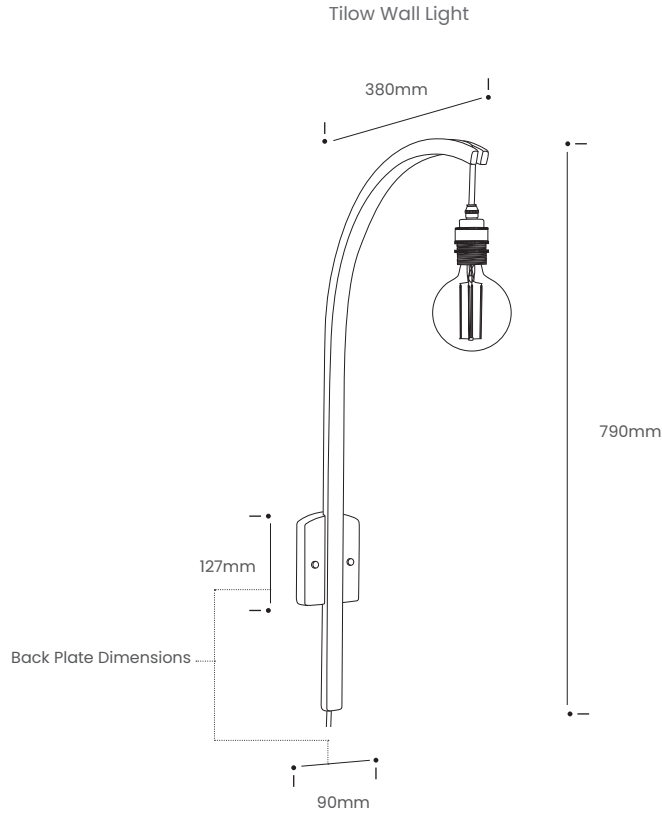

TILOW WALL LIGHT

Product Specification

Tom Raffield

Representing the first strong branch that is born from a mighty oak tree, the Tilow Lighting Range allows nature's forms to enhance your interior's personality. A big sister to our Hanter design, the Tilow can suspend a fully exposed bulb, or showcase a selection of our iconic lampshades.

An arc of sustainably sourced oak grows up and out from a solid base, suspending a bulb at perfect height to display boundless light across your space. The Tilow's steam bent design will divide and balance your interior with ease as it illuminates with a warm, welcoming glow. Whether invited into your home as dynamic hallway radiance or to adorn your living space with light, the Tilow extends unique, striking design to your walls.

Take your interior into a new chapter.

Product Type : Wall Light	SKU	Wood types	Dimensions L x W x H (mm)		Weight (kg)	
			Unboxed	Boxed	Unboxed	Boxed
Tilow Wall Light :	TR-TILO-WL-O	Oak	90 x 380 x 790	1350 x 200 x 655	0.89	
Materials	Oak				Other materials	
Finish	Finished with a blend of natural wax oils to give a protective, hardwearing and beautiful finish.					
Wiring kit Hardwired	Brass bulb holder with electrical connection block	Wiring kit connection block included E27 (240v)	Flex Flex colour: grey fabric		Recommended light bulb Max 25W LED	
Care information	Dusting your light regularly and with a light feather duster should keep your light looking clean, otherwise wipe with a damp cloth and remove any moisture with a dry cloth. Gentle furniture polishes can also be used.					
Additional information	- Suitable for use on 240v circuits. - Installation instructions and fixings included. - This product must be installed by a qualified electrician.					

Tom Raffield Ltd, F3 Church View Business Park, Bickland Water Rd, Falmouth TR11 4FZ, UK
tomraffield.com contact@tomraffield.com +44 (0) 1326 722725 #tomraffield @tomraffield

Due to the character of handcrafted natural products, all dimensions are approximate. Wood colour may slightly vary.
All products, prices and leadtimes are correct at time of print and are subject to change without notice.