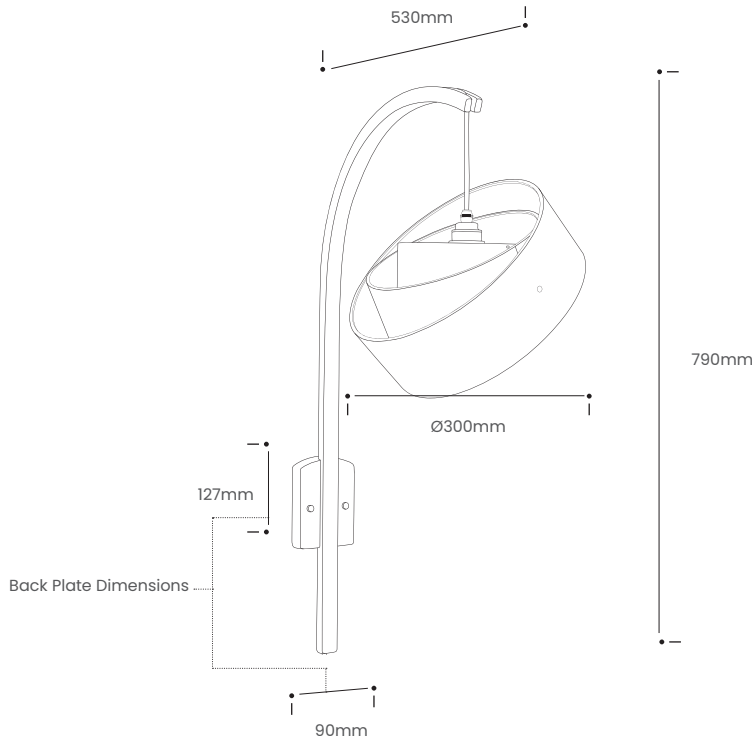

Take your interior into a new chapter.

Product Type : Wall Light	SKU	Wood types	Dimensions L x W x H (mm)		Weight (kg)	
			Unboxed	Boxed	Unboxed	Boxed
Verso Small – Tilow Wall Light :	TR-TILO-WL-VERS-O-SML	Oak	340 x 550 x 790	1350 x 200 x 655 + 457 x 457 x 305	1.046	
Materials	Oak				Other materials Birch ply hanging disk 	
Finish	Finished with a blend of natural wax oils to give a protective, hardwearing and beautiful finish.					
Wiring kit Hardwired	Brass bulb holder with electrical connection block 	Wiring kit connection block included E27 (240v)	Flex Flex colour: grey fabric 		Recommended light bulb Max 25W LED	
Care information	Dusting your light regularly and with a light feather duster should keep your light looking clean, otherwise wipe with a damp cloth and remove any moisture with a dry cloth. Gentle furniture polishes can also be used.					
Additional information	<ul style="list-style-type: none"> Suitable for use on 240v circuits. Installation instructions and fixings included. This product must be installed by a qualified electrician. 					

SEMPER SMALL – TILOW WALL LIGHT

Tom Raffield

Product Specification

Semper Small – Tilow Wall Light

Representing the first strong branch that is born from a mighty oak tree, the Tilow Lighting Range allows nature’s forms to enhance your interior’s personality. A big sister to our Hanter design, the Tilow can suspend a fully exposed bulb, or showcase a selection of our iconic lampshades.