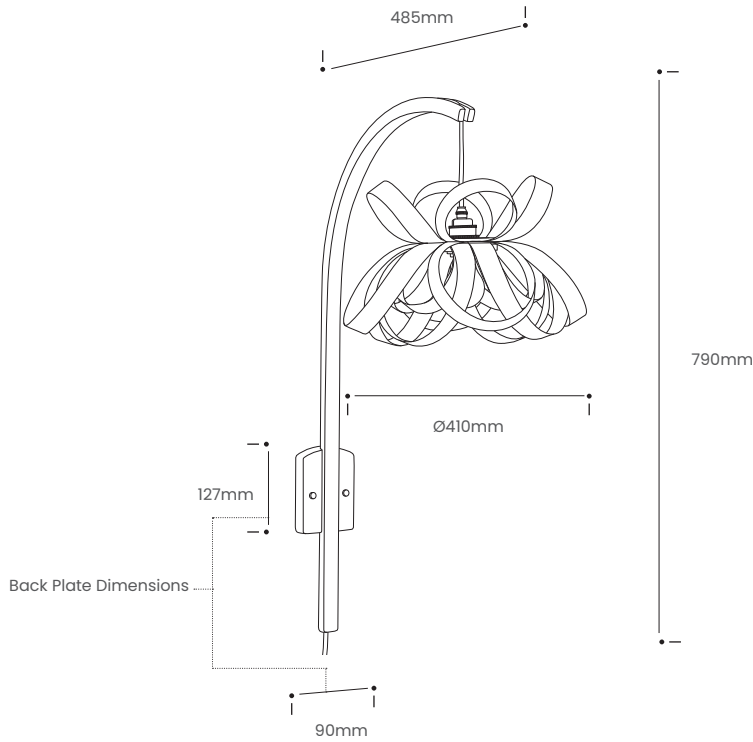

Take your interior into a new chapter.

Product Type : Wall Light	SKU	Wood types	Dimensions L x W x H (mm)		Weight (kg)	
			Unboxed	Boxed	Unboxed	Boxed
Semper Small – Tilow Wall Light :	TR-TILO-WL-SEMP-O-SML	Oak	300 x 530 x 790	1350 x 200 x 655 + 457 x 457 x 305	1.166	
Materials	Oak				Other materials Birch ply hanging disk 	
Finish	Finished with a blend of natural wax oils to give a protective, hardwearing and beautiful finish.					
Wiring kit Hardwired	Brass bulb holder with electrical connection block 	Wiring kit connection block included E27 (240v)	Flex Flex colour: grey fabric 	Recommended light bulb Max 25W LED		
Care information	Dusting your light regularly and with a light feather duster should keep your light looking clean, otherwise wipe with a damp cloth and remove any moisture with a dry cloth. Gentle furniture polishes can also be used.					
Additional information	<ul style="list-style-type: none"> Suitable for use on 240v circuits. Installation instructions and fixings included. This product must be installed by a qualified electrician. 					

SKIPPER SMALL – TILOW WALL LIGHT

Tom Raffield

Product Specification

Skipper Small - Tilow Wall Light

Representing the first strong branch that is born from a mighty oak tree, the Tilow Lighting Range allows nature's forms to enhance your interior's personality. A big sister to our Hanter design, the Tilow can suspend a fully exposed bulb, or showcase a selection of our iconic lampshades.

An arc of sustainably sourced oak grows up and out from a solid base, suspending the Skipper Pendant Small at perfect height to display a unique exhibition of light and shadow across your space. The Tilow's steam bent design will divide and balance your interior with ease as it illuminates with a warm, welcoming glow. Whether invited into your home to enhance your hallway or as living space radiance, this Tilow and Small Skipper duo will extend unique, striking design to your walls.