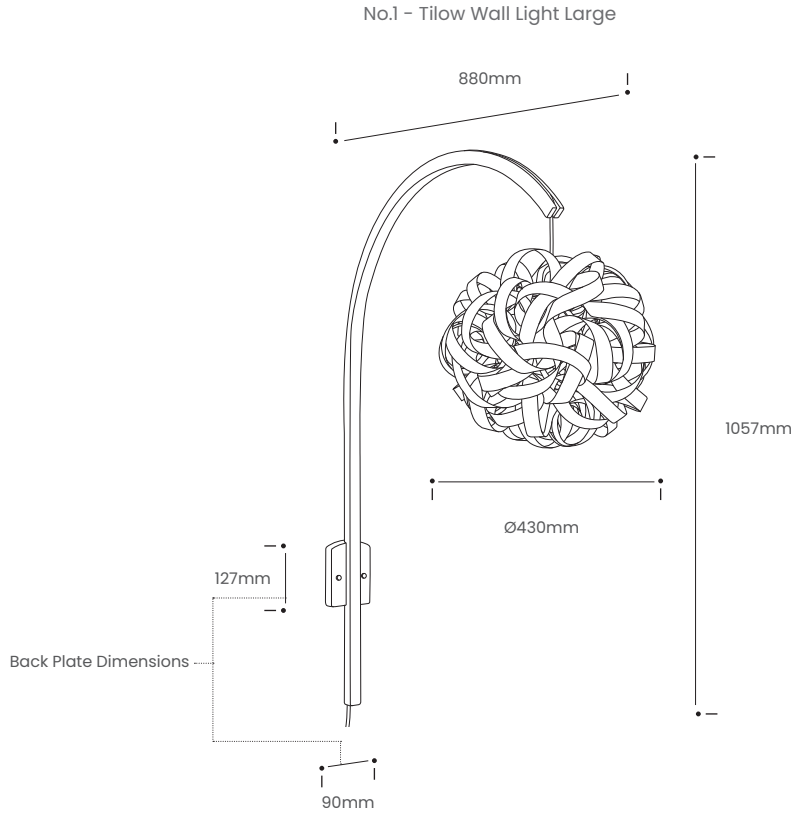

NO.1 – TILOW WALL LIGHT LARGE

Tom Raffield

Product Specification

Representing the first strong branch that is born from a mighty oak tree, the Tilow Lighting Range allows nature’s forms to enhance your interior’s personality. A big sister to our Hanter design, the Tilow Wall Light Large can suspend a simple exposed bulb, or showcase a selection of our iconic lampshades.

An arc of sustainably sourced oak grows up and out from a solid base, suspending the No. 1 Pendant at perfect height to display a dramatic display of light and shadow across your space. The Tilow’s steam bent design will divide and balance your interior with ease as it illuminates with a warm, welcoming glow. Whether invited into your home as dynamic landing lighting or calming texture to your living space, this Large Tilow and No. 1 Pendant duo extends unique, striking design to your walls.

Take your interior into a new chapter.

Product Type : Wall Light	SKU	Wood types	Dimensions L x W x H (mm)		Weight (kg)	
			Unboxed	Boxed	Unboxed	Boxed
No.1 – Tilow Wall Light Large :	TR-TILO-WL-LRG-NO1-O	Oak	430 x 880 x 1057	1350 x 200 x 655 + 450 x 450 x 450	1.770	
Materials	Oak				Other materials Birch ply hanging disk	
Finish	Finished with a blend of natural wax oils to give a protective, hardwearing and beautiful finish.					
Wiring kit Hardwired	Brass bulb holder with electrical connection block	Wiring kit connection block included E27 (240v)	Flex Flex colour: grey fabric	Recommended light bulb Max 25W LED		
Care information	Dusting your light regularly and with a light feather duster should keep your light looking clean, otherwise wipe with a damp cloth and remove any moisture with a dry cloth. Gentle furniture polishes can also be used.					
Additional information	- Suitable for use on 240v circuits. - Installation instructions and fixings included. - This product must be installed by a qualified electrician.					

Tom Raffield Ltd, F3 Church View Business Park, Bickland Water Rd, Falmouth TR11 4FZ, UK
tomraffield.com contact@tomraffield.com +44 (0) 1326 722725 #tomraffield @tomraffield

Due to the character of handcrafted natural products, all dimensions are approximate. Wood colour may slightly vary.
All products, prices and leadtimes are correct at time of print and are subject to change without notice.