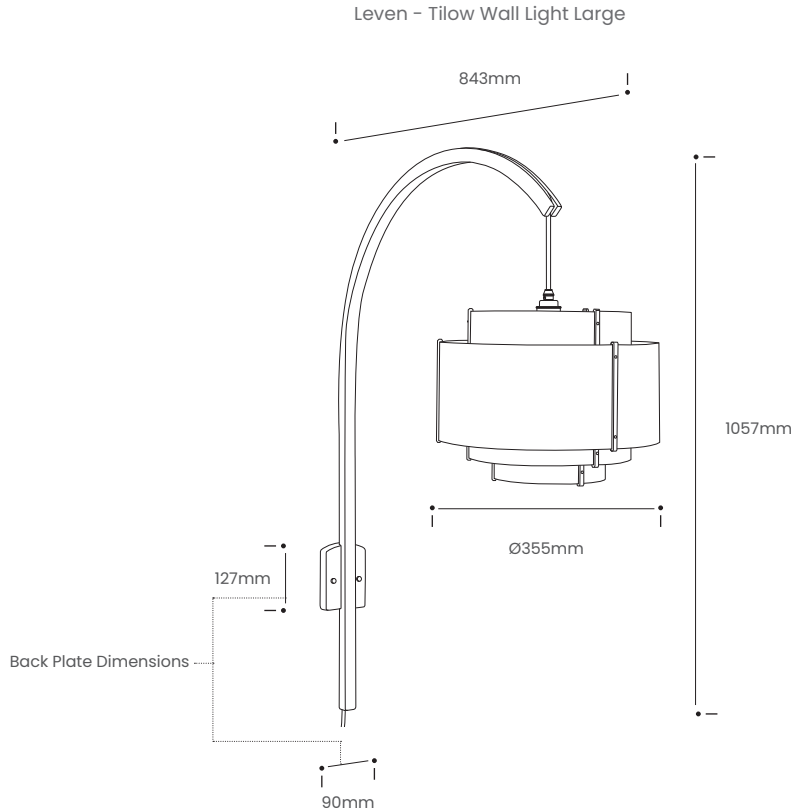

An arc of sustainably sourced oak grows up and out from a solid base, suspending a bulb at perfect height to display boundless light across your space. The Tilow's steam bent design will divide and balance your interior with ease as it illuminates with a warm, welcoming glow. Whether invited into your home as a calming hallway glow or as living space illumination, the Tilow Wall Light Large extends unique, striking design to your walls.

Take your interior into a new chapter.

Product Type : Wall Light	SKU	Wood types	Dimensions L x W x H (mm)		Weight (kg)	
			Unboxed	Boxed	Unboxed	Boxed
Verso - Tilow Wall Light Large :	TR-TILO-WL-LRG-VERS-O	Oak	420 x 875 x 1057	1350 x 200 x 655 + 600 x 600 x 460	1.270	
Materials	Oak				Other materials Birch ply hanging disk 	
Finish	Finished with a blend of natural wax oils to give a protective, hardwearing and beautiful finish.					
Wiring kit Hardwired	Brass bulb holder with electrical connection block 	Wiring kit connection block included E27 (240v)	Flex Flex colour: grey fabric 	Recommended light bulb Max 25W LED		
Care information	Dusting your light regularly and with a light feather duster should keep your light looking clean, otherwise wipe with a damp cloth and remove any moisture with a dry cloth. Gentle furniture polishes can also be used.					
Additional information	<ul style="list-style-type: none"> Suitable for use on 240v circuits. Installation instructions and fixings included. This product must be installed by a qualified electrician. 					

LEVEN – TILOW WALL LIGHT LARGE

Tom Raffield

Product Specification

Representing the first strong branch that is born from a mighty oak tree, the Tilow Lighting Range allows nature's forms to enhance your interior's personality. A big sister to our Hanter design, the Tilow Wall Light Large can suspend a simple exposed bulb, or showcase a selection of our iconic lampshades.