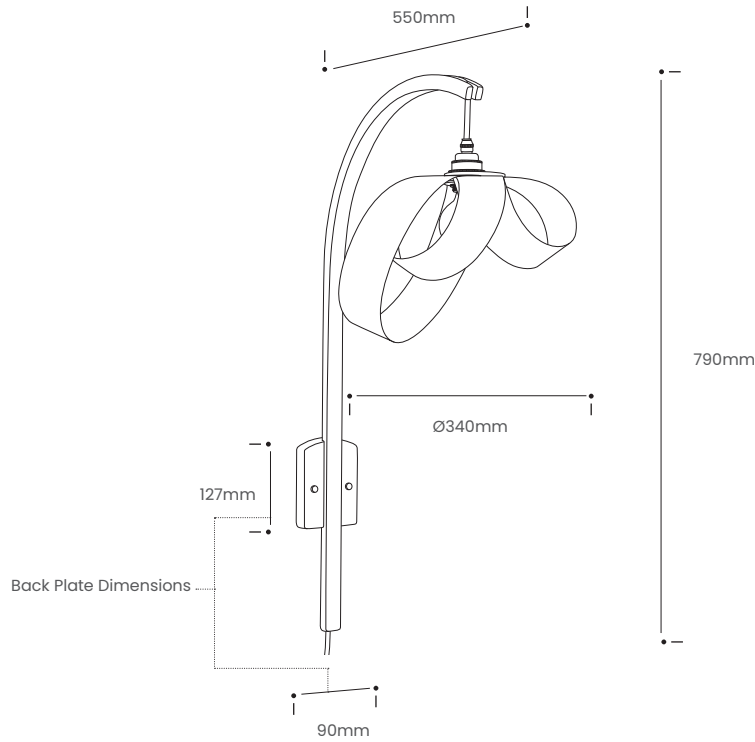

An arc of sustainably sourced oak grows up and out from a solid base, suspending a bulb at perfect height to display boundless light across your space. The Tilow's steam bent design will divide and balance your interior with ease as it illuminates with a warm, welcoming glow. Whether invited into your home as a calming hallway glow or as living space illumination, the Tilow Wall Light Large extends unique, striking design to your walls.

Take your interior into a new chapter.

Product Type : Wall Light	SKU	Wood types	Dimensions L x W x H (mm)		Weight (kg)	
			Unboxed	Boxed	Unboxed	Boxed
Tilow Wall Light Large :	TR-TILO-WL-O-LRG	Oak	90 x 665 x 1057	1350 x 200 x 655	1.02	
Materials	Oak 				Other materials -	
Finish	Finished with a blend of natural wax oils to give a protective, hardwearing and beautiful finish.					
Wiring kit Hardwired	Brass bulb holder with electrical connection block 	Wiring kit connection block included E27 (240v)	Flex Flex colour: grey fabric 	Recommended light bulb Max 25W LED		
Care information	Dusting your light regularly and with a light feather duster should keep your light looking clean, otherwise wipe with a damp cloth and remove any moisture with a dry cloth. Gentle furniture polishes can also be used.					
Additional information	<ul style="list-style-type: none"> Suitable for use on 240v circuits. Installation instructions and fixings included. This product must be installed by a qualified electrician. 					

VERSO SMALL – TILOW WALL LIGHT

Tom Raffield

Product Specification

Verso Small – Tilow Wall Light

Representing the first strong branch that is born from a mighty oak tree, the Tilow Lighting Range allows nature’s forms to enhance your interior’s personality. A big sister to our Hanter design, the Tilow can suspend a fully exposed bulb, or showcase a selection of our iconic lampshades.