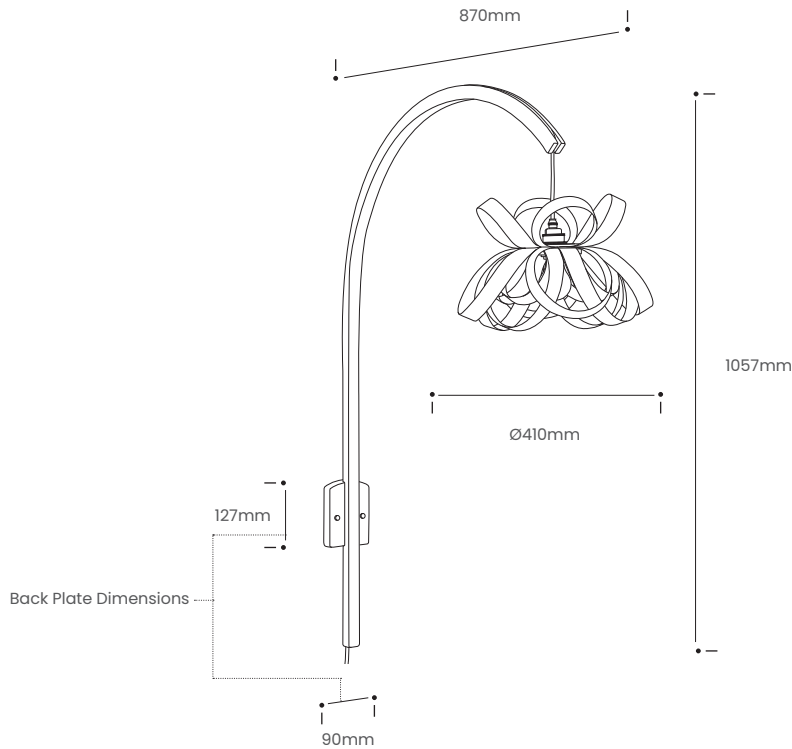

Tom Raffield Ltd, F3 Church View Business Park, Bickland Water Rd, Falmouth TR11 4FZ, UK
tomraffield.com contact@tomraffield.com +44 (0) 1326 722725 #tomraffield @tomraffield

Due to the character of handcrafted natural products, all dimensions are approximate. Wood colour may slightly vary.
All products, prices and leadtimes are correct at time of print and are subject to change without notice.

SKIPPER SMALL – TILOW WALL LIGHT LARGE

Tom Raffield

Product Specification

Skipper Small – Tilow Wall Light Large

Representing the first strong branch that is born from a mighty oak tree, the Tilow Lighting Range allows nature’s forms to enhance your interior’s personality. A big sister to our Hanter design, the Tilow can suspend a simple exposed bulb, or showcase a selection of our iconic lampshades.

An arc of sustainably sourced oak grows up and out from a solid base, suspending the Skipper Pendant Small at perfect height to display a unique spectacle of light and shadow across your space. The Tilow’s steam bent design will divide and balance your interior with ease as it illuminates with a warm, welcoming glow. Whether invited into your home to enhance your hallways energetic atmosphere or as living space radiance, this Large Tilow and Small Skipper duo extends unique, striking design to your walls.