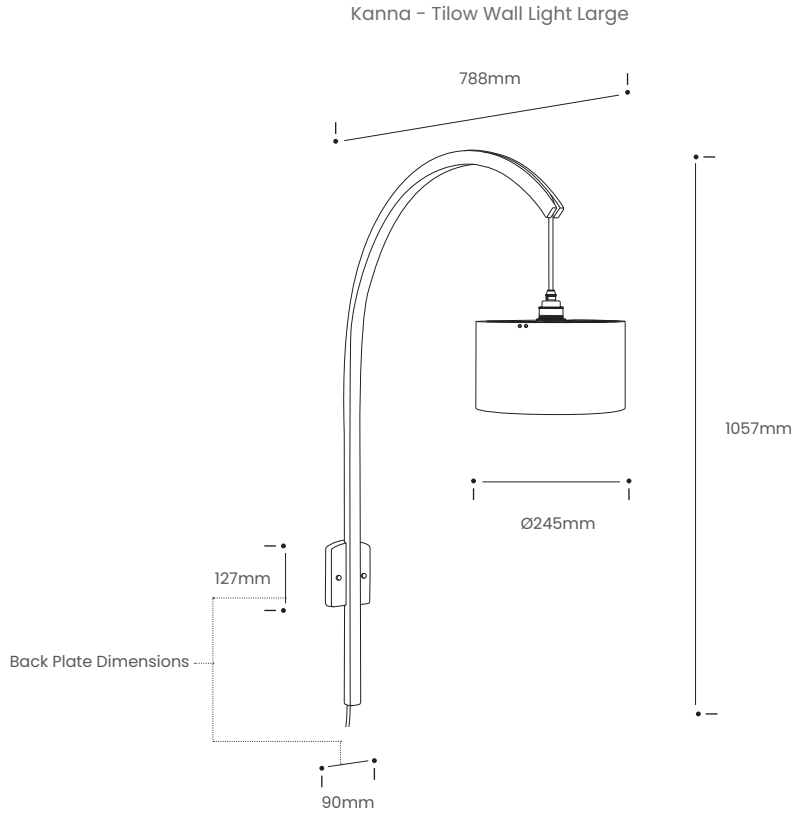

KANNA – TILOW WALL LIGHT LARGE

Tom Raffield

Product Specification

Representing the first strong branch that is born from a mighty oak tree, the Tilow Lighting Range allows nature's forms to enhance your interior's personality. A big sister to our Hanter design, the Tilow can suspend a simple exposed bulb, or showcase a selection of our iconic lampshades.

An arc of sustainably sourced oak grows up and out from a solid base, suspending the Kanna Drum Pendant at perfect height to display soft downlighting through your space. The Tilow's steam bent design will divide and balance your interior with ease as it illuminates with a warm, welcoming glow. Whether invited into your home as a spotlight for your dining room or to alight the path through your hallway, this Large Tilow and Kanna Pendant duo extends unique, striking design to your walls.

Take your interior into a new chapter.

Product Type : Wall Light	SKU	Wood types	Dimensions L x W x H (mm)		Weight (kg)	
			Unboxed	Boxed	Unboxed	Boxed
Kanna - Tilow Wall Light Large :	TR-TILO-WL-LRG-KANN-O	Oak	245 x 788 x 1057	1350 x 200 x 655 + 457 x 457 x 305	1.187	
Materials	Oak				Other materials Birch ply hanging disk	
Finish	Finished with a blend of natural wax oils to give a protective, hardwearing and beautiful finish.					
Wiring kit Hardwired	Brass bulb holder with electrical connection block	Wiring kit connection block included E27 (240v)	Flex Flex colour: grey fabric	Recommended light bulb Max 25W LED		
Care information	Dusting your light regularly and with a light feather duster should keep your light looking clean, otherwise wipe with a damp cloth and remove any moisture with a dry cloth. Gentle furniture polishes can also be used.					
Additional information	- Suitable for use on 240v circuits. - Installation instructions and fixings included. - This product must be installed by a qualified electrician.					

Tom Raffield Ltd, F3 Church View Business Park, Bickland Water Rd, Falmouth TR11 4FZ, UK
tomraffield.com contact@tomraffield.com +44 (0) 1326 722725 #tomraffield @tomraffield

Due to the character of handcrafted natural products, all dimensions are approximate. Wood colour may slightly vary.
All products, prices and leadtimes are correct at time of print and are subject to change without notice.