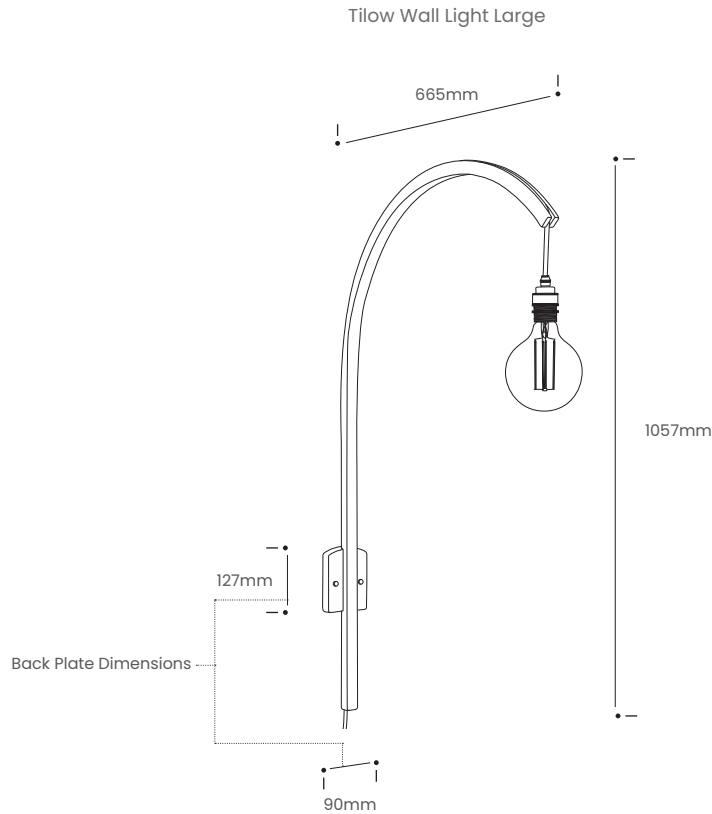

TILOW WALL LIGHT LARGE

Product Specification

Tom Raffield

Representing the first strong branch that is born from a mighty oak tree, the Tilow Lighting Range allows nature's forms to enhance your interior's personality. A big sister to our Hanter design, the Tilow Wall Light Large can suspend a simple exposed bulb, or showcase a selection of our iconic lampshades.

An arc of sustainably sourced oak grows up and out from a solid base, suspending a bulb at perfect height to display boundless light across your space. The Tilow's steam bent design will divide and balance your interior with ease as it illuminates with a warm, welcoming glow. Whether invited into your home as a calming hallway glow or as living space illumination, the Tilow Wall Light Large extends unique, striking design to your walls.

Take your interior into a new chapter.

Product Type : Wall Light	SKU	Wood types	Dimensions L x W x H (mm)		Weight (kg)	
			Unboxed	Boxed	Unboxed	Boxed
Tilow Wall Light Large :	TR-TILO-WL-O-LRG	Oak	90 x 665 x 1057	1350 x 200 x 655	1.02	
Materials	Oak				Other materials -	
Finish	Finished with a blend of natural wax oils to give a protective, hardwearing and beautiful finish.					
Wiring kit Hardwired	Brass bulb holder with electrical connection block	Wiring kit connection block included E27 (240v)	Flex Flex colour: grey fabric	Recommended light bulb Max 25W LED		
Care information	Dusting your light regularly and with a light feather duster should keep your light looking clean, otherwise wipe with a damp cloth and remove any moisture with a dry cloth. Gentle furniture polishes can also be used.					
Additional information	- Suitable for use on 240v circuits. - Installation instructions and fixings included. - This product must be installed by a qualified electrician.					

Tom Raffield Ltd, F3 Church View Business Park, Bickland Water Rd, Falmouth TR11 4FZ, UK
tomraffield.com contact@tomraffield.com +44 (0) 1326 722725 #tomraffield @tomraffield

Due to the character of handcrafted natural products, all dimensions are approximate. Wood colour may slightly vary.
All products, prices and leadtimes are correct at time of print and are subject to change without notice.