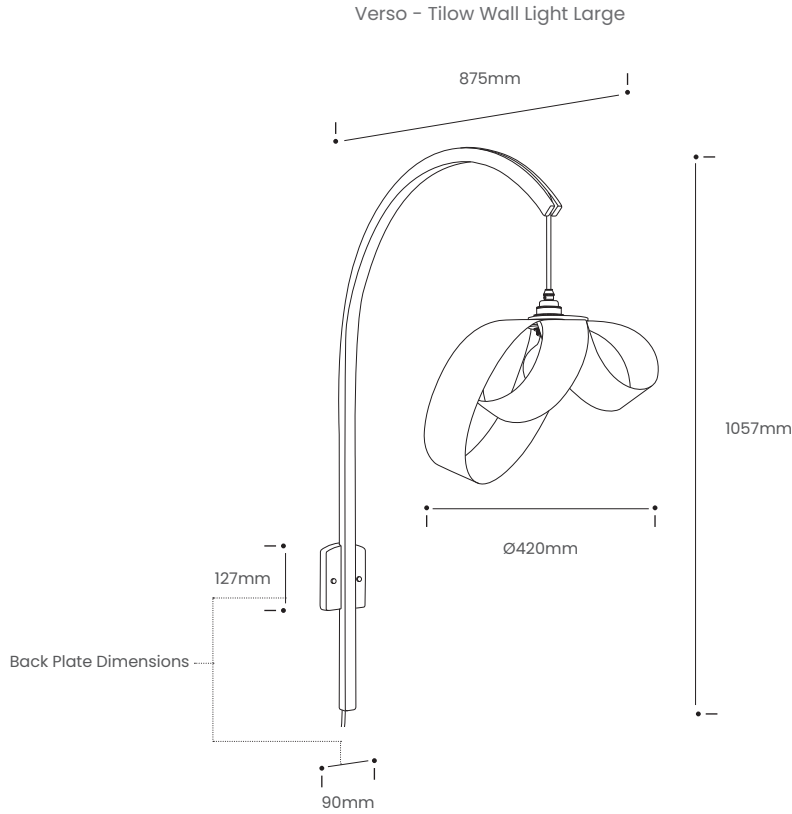

Take your interior into a new chapter.

Product Type : Wall Light	SKU	Wood types	Dimensions L x W x H (mm)		Weight (kg)	
			Unboxed	Boxed	Unboxed	Boxed
Kanna - Tilow Wall Light :	TR-TILO-WL-KANN-O	Oak	245 x 503 x 790	1350 x 200 x 655 + 457 x 457 x 305	1.053	
Materials	Oak		Other materials			
			Birch ply hanging disk 			
Finish	Finished with a blend of natural wax oils to give a protective, hardwearing and beautiful finish.					
Wiring kit Hardwired	Brass bulb holder with electrical connection block 	Wiring kit	Flex		Recommended light bulb	
		connection block included E27 (240v)	Flex colour: grey fabric 		Max 25W LED	
Care information	Dusting your light regularly and with a light feather duster should keep your light looking clean, otherwise wipe with a damp cloth and remove any moisture with a dry cloth. Gentle furniture polishes can also be used.					
Additional information	<ul style="list-style-type: none"> Suitable for use on 240v circuits. Installation instructions and fixings included. This product must be installed by a qualified electrician. 					

VERSO – TILOW WALL LIGHT LARGE

Tom Raffield

Product Specification

Representing the first strong branch that is born from a mighty oak tree, the Tilow Lighting Range allows nature's forms to enhance your interior's personality. A big sister to our Hanter design, the Tilow Wall Light Large can suspend a simple exposed bulb, or showcase a selection of our iconic lampshades.