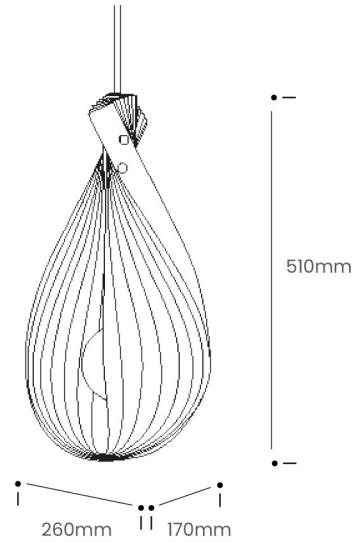

SEYA PENDANT

Product Specification

Tom Raffield

Seya Pendant Small

Seya Pendant

Echoing the shapes formed as the soft light of dawn plays on the morning dew, the Seya Lighting Range's graceful curving form invites a moment of pause. For serenity seeking spaces, the Seya Lighting Range mirrors the calm found at sunrise. Unique at every glimpse, each wooden layer boasts a carefully crafted custom twist, creating a lampshade that is different from all perspectives. The Seya Range is striking as a single lighting design or as a self-curated cluster of water-falling pendants.

Let light play on your space.

Product Type : Pendant Light	SKU	Wood types	Dimensions L x W x H (mm)		Weight (kg)	
			Unboxed	Boxed	Unboxed	Boxed
Seya Pendant	TR-SEYA-P-A	Ash	170 x 260 x 510	457 x 457 x 305	0.25 without kit 0.6 with kit	2.45
	TR-SEYA-P-O	Oak				
	TR-SEYA-P-W	Walnut				
Seya Pendant Small	TR-SEYA-P-A-SML	Ash	130 x 210 x 380	220 x 220 x 530	0.2 without kit 0.55 with kit	1.5
	TR-SEYA-P-O-SML	Oak				
	TR-SEYA-P-W-SML	Walnut				
Materials	Ash	Oak	Walnut	Other materials Birch ply hanging disk		
Finish	Non-toxic, hard wearing water based varnish - satin					
Wiring kit	Black ceiling rose and brass bulb holder	Ceiling kit Ceiling rose: Ø100mm E27 (240v)	Flex Flex colour: black fabric Flex length: 2m (Adjustable)	Recomended light bulb Max 25W LED		
Care information	Dusting your light regularly and with a light feather duster should keep your light looking clean, otherwise wipe with a damp cloth and remove any moisture with a dry cloth. Gentle furniture polishes can also be used.					
Additional information	<ul style="list-style-type: none"> This light can be used with your existing E27 pendant fitting. Suitable for use on 240v circuits. Installation instructions included. 					