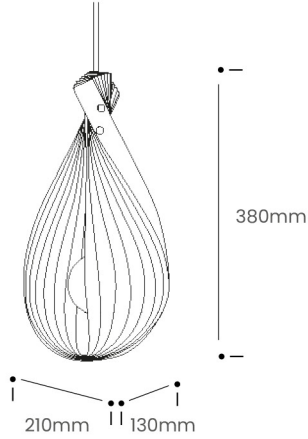

SEYA PENDANT

Product Specification

Tom Raffield

Seya Pendant Small

Seya Pendant

Echoing the shapes formed as the soft light of dawn plays on the morning dew, the Seya Lighting Range's graceful curving form invites a moment of pause. For serenity seeking spaces, the Seya Lighting Range mirrors the calm found at sunrise. Unique at every glimpse, each wooden layer boasts a carefully crafted custom twist, creating a lampshade that is different from all perspectives. The Seya Range is striking as a single lighting design or as a self-curated cluster of water-falling pendants.

Let light play on your space.

Product Type : Pendant Light	SKU	Wood types	Dimensions L x W x H (mm)		Weight (kg)	
			Unboxed	Boxed	Unboxed	Boxed
Seya Pendant	TR-SEYA-P-A	Ash	170 x 260 x 510	457 x 457 x 305	0.25 without kit 0.6 with kit	2.45
	TR-SEYA-P-O	Oak				
	TR-SEYA-P-W	Walnut				
Seya Pendant Small	TR-SEYA-P-A-SML	Ash	130 x 210 x 380	220 x 220 x 530	0.2 without kit 0.55 with kit	1.5
	TR-SEYA-P-O-SML	Oak				
	TR-SEYA-P-W-SML	Walnut				
Materials	Ash	Oak	Walnut	Other materials Birch ply hanging disk		
Finish	Non-toxic, hard wearing water based varnish - satin					
Wiring kit	Black ceiling rose and brass bulb holder	Ceiling kit Ceiling rose: Ø100mm E27 (240v)	Flex Flex colour: black fabric Flex length: 2m (Adjustable)	Recomended light bulb Max 25W LED		
Care information	Dusting your light regularly and with a light feather duster should keep your light looking clean, otherwise wipe with a damp cloth and remove any moisture with a dry cloth. Gentle furniture polishes can also be used.					
Additional information	<ul style="list-style-type: none"> This light can be used with your existing E27 pendant fitting. Suitable for use on 240v circuits. Installation instructions included. 					