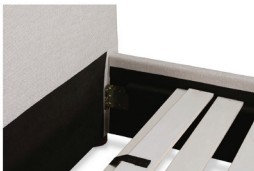

SPECIFICATIONS

ITEM CODE

RN-1129-34-0

BED SIZE

Queen Size

PRODUCT MATERIALS

Upholstery: 80% Polyester, 20% Linen, Solid Pine Frame, Plywood, MDF, Foam

STYLE

Scandinavian

GENERAL DIMENSIONS

70.0" W X 88.5" D X 45.5" H

TIDAL KING BED

COLORS: Light Grey, Deep Forest Green, Wheat

OVERVIEW

Upholstered from a soft, linen blend fabric, the Luzon bed is relaxed and welcoming. Its padded headboard and solid pine and engineered wood frame make it comfy and reliable, while its timeless design and neutral tone showcase a classic, practical look.

- Soft, polyester linen-blend upholstery with foam-padded headboard
- Solid pine & engineered wood frame
- Supportive slats are included with this design to ensure the mattress doesn't sink or slide, no box spring necessary
- Some assembly required