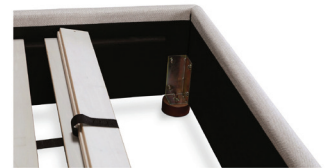

- Soft, polyester linen-blend upholstery with foam-padded headboard
- Solid pine & engineered wood frame
- Supportive slats are included with this design to ensure the mattress doesn't sink or slide, no box spring necessary
- Some assembly required

SPECIFICATIONS

ITEM CODE

RN-1129-34-0

BED SIZE

Queen Size

PRODUCT MATERIALS

Upholstery: 80% Polyester, 20% Linen, Solid Pine Frame, Plywood, MDF, Foam

STYLE

Scandinavian

GENERAL DIMENSIONS

70.0" W X 88.5" D X 45.5" H

TIDAL KING BED

COLORS: Light Grey, Deep Forest Green, Wheat

OVERVIEW

Upholstered from a soft, linen blend fabric, the Luzon bed is relaxed and welcoming. Its padded headboard and solid pine and engineered wood frame make it comfy and reliable, while its timeless design and neutral tone showcase a classic, practical look.