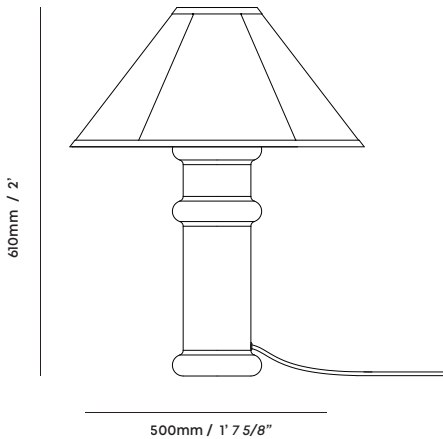

US HEATH TABLE LAMP IN PORT RED

tala®

SKU: HTH-TBL-RED-A60-2000-3000K-01-US

FINISH: PORT RED

FIXTURE - PHYSICAL

Total dimension:	L 1 ft 7 5/8in x W 1 ft 7 5/8in x H 2 ft
Cable length:	10ft
Materials:	High-gloss ceramic + Natural cotton
Finish:	Port red
Weight:	4.48lbs
IP rating:	IP20 - Suitable for dry locations
Base:	E26

FIXTURE - ELECTRICAL

Power:	Max. 25W
Voltage:	110-120V
Frequency:	50/60Hz

BULB

Bulb dimension:	L 2 4/8in x H 4 2/8in
Glass shape:	A19
Materials:	Glass and nickel
Glass finish:	Matte White
Weight:	0.07 lbs
Max. working temp.:	40 °C
IP rating:	IP54
Power:	6W
Current:	0.06 A
Voltage:	110-120V~
Frequency:	50/60Hz
Base:	E26