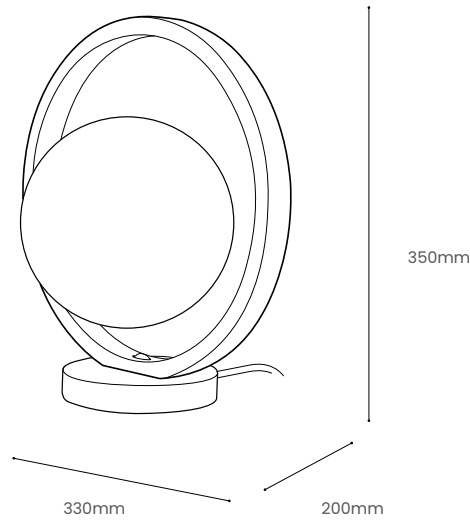

LOER TABLE LIGHT

Product Specification

Tom Raffield

Loer Table Light

Inspired by the elliptical orbits of the planets and moons that line the inner edges of our vast solar system, the Loer Lighting Range brings weightless illumination to any space it reaches. Combining beautiful translucent glass, sustainable steam bent ash wood and brushed metallic brass, the Loer showcases minimal, nature-inspired design at its finest.

Meaning 'Moon' in Cornish, the Loer Table Light showcases a translucent glass orb with clouded bands of warm celestial white light which sits within a sleek halo of supple ash wood. Held in place by brass detailed fixings that reflect the soft illustrious glow of the spherical globe when illuminated, the opulent Loer Table Light looks equally as eye-catching when switched off. This contemporary wooden table light is suited to hallway consoles, coffee tables or reading nooks.

Illuminate space. Seek the extraordinary.

Product Type : Table Light	SKU	Wood types	Dimensions L x W x H (mm)		Weight (kg)	
			Unboxed	Boxed	Unboxed	Boxed
Loer Table Light	TR-LOER-TBL-A	Ash	330 x 200 x 350	450 x 450 x 450	1.9	4.4
Materials	Ash 				Other materials Glass diffuser  Brass bulb holder 	
Finish	Non-toxic, hard wearing water based varnish - satin					
Wiring Kit options	Brushed brass bulb holder 	Wiring Kit Base Plate: Ø145mm E27 (240v)	Flex Flex colour: gold  Flex length: 2.4m	Recommended light bulb Max 9.5W LED		
Care information	Dusting your light regularly and with a light feather duster should keep your light looking clean, otherwise wipe with a damp cloth and remove any moisture with a dry cloth. Gentle furniture polishes can also be used.					
Additional information	<ul style="list-style-type: none"> Suitable for use on 240v circuits. Installation instructions included. 					