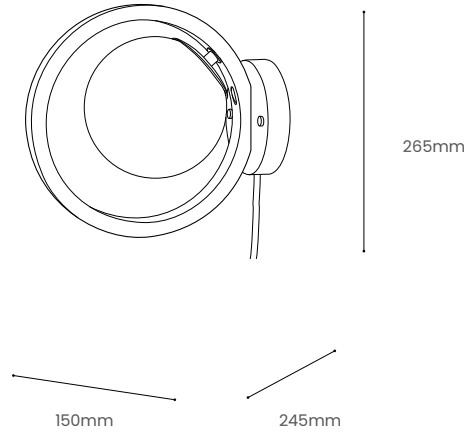

LOER SMALL WALL LIGHT

Product Specification

Tom Raffield

Loer Small Wall Light

Inspired by the elliptical orbits of the planets and moons that line the inner edges of our vast solar system, the Loer Pendant Light brings weightless illumination to any space it reaches. Combining beautiful translucent glass, sustainable steam bent ash wood and brushed metallic brass, the Loer showcases minimal, nature-inspired design at its finest.

Meaning 'Moon' in Cornish, the Loer Pendant showcases a translucent glass orb with clouded bands of warm celestial white light which suspends within a sleek halo of supple ash wood. Held in place by brass detailed fixings that reflect the soft illustrious glow of the spherical globe when illuminated, the opulent Loer Pendant looks equally as eye-catching when switched off. This contemporary wooden light is suited to an array of interiors and property styles and looks particularly striking suspended in clusters.

Illuminate space. Seek the extraordinary.

Product Type : Wall Light	SKU	Wood types	Dimensions L x W x H (mm)		Weight (kg)	
			Unboxed	Boxed	Unboxed	Boxed
Loer Small Wall Light	TR-LOER-WL-A-SML	Ash	245 x 150 x 265	220 x 530 x 220	1.4	2.3
Materials	Ash 				Other materials Glass diffuser  Brass bulb holder 	
Finish	Non-toxic, hard wearing water based varnish - satin					
Wiring Kit options	Brushed brass bulb holder 	Wiring Kit Back Plate: Ø100mm E27 (240v)	Flex Flex colour: gold  Flex length: 2.4m (Adjustable)	Recommended light bulb Max 9.5W LED		
Care information	Dusting your light regularly and with a light feather duster should keep your light looking clean, otherwise wipe with a damp cloth and remove any moisture with a dry cloth. Gentle furniture polishes can also be used.					
Additional information	<ul style="list-style-type: none"> Suitable for use on 240v circuits. Installation instructions included. 					