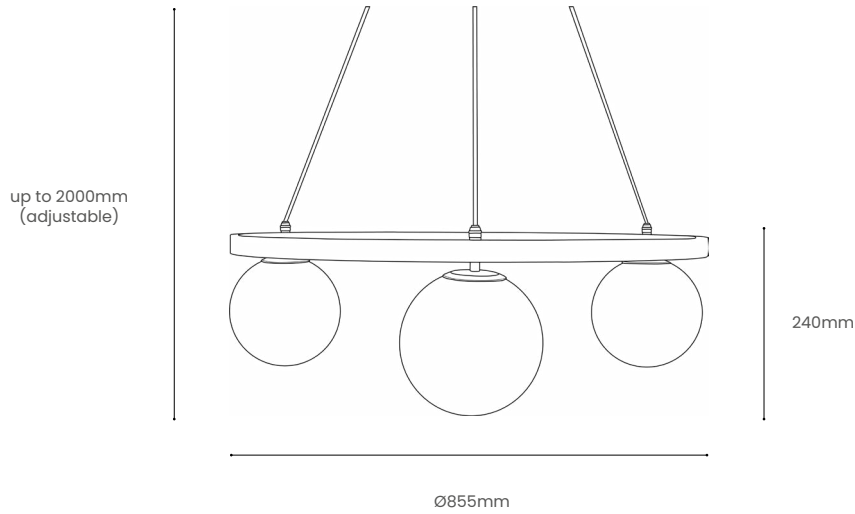

LOER CHANDELIER

Product Specification

Tom Raffield

Loer Chandelier

Inspired by the elliptical orbits of the planets and moons that line the inner edges of our vast solar system, the Loer Lighting Range brings weightless illumination to any space it reaches. Combining beautiful translucent glass, sustainable steam bent ash wood and brushed metallic brass, the Loer showcases minimal, nature-inspired design at its finest.

Meaning 'Moon' in Cornish, the Loer Chandelier showcases three translucent glass orbs with clouded bands of warm celestial white light, each suspended from a sleek halo of supple ash wood. Held in place by brass detailed fixings that reflect the soft illustrious glow of the spherical globe when illuminated, the opulent Loer Chandelier looks equally as eye-catching when switched off. Creating a dynamic visual display, this contemporary circular chandelier can be adjusted to the perfect height using the clever adjustable cable design. Suited to an array of interiors and property styles, the soft lighting effect looks particularly striking in entrance halls, living and reception rooms.

Illuminate space. Seek the extraordinary.

Product Type : Chandelier Pendant	SKU	Wood types	Dimensions L x W x H (mm)		Weight (kg)	
			Unboxed	Boxed	Unboxed	Boxed
Loer Chandelier	TR-LOER-CHAN-A	Ash	Ø855 x 240	One 810 x 140 x 810 Two 600 x 350 x 600	4.65	One 4.35 Two 4.1
Materials	Ash				Other materials Glass diffuser Brass bulb holder	
Finish	Non-toxic, hard wearing water based varnish - satin					
Ceiling kit options	Brushed brass ceiling rose and bulb holder	Ceiling kit Ceiling rose: Ø150mm E27 (240v)	Flex Flex colour: gold Flex length: 2m (Adjustable)	Recommended light bulb Max 9.5W LED		
Care information	Dusting your light regularly and with a light feather duster should keep your light looking clean, otherwise wipe with a damp cloth and remove any moisture with a dry cloth. Gentle furniture polishes can also be used.					
Additional information	- Suitable for use on 240v circuits. - Installation instructions included.					

Tom Raffield Ltd, F3 Church View Business Park, Bickland Water Rd, Falmouth TR11 4FZ, UK
tomraffield.com contact@tomraffield.com +44 (0) 1326 722725 #tomraffield @tomraffield

Due to the character of handcrafted natural products, all dimensions are approximate. Wood colour may slightly vary.
All products, prices and leadtimes are correct at time of print and are subject to change without notice.