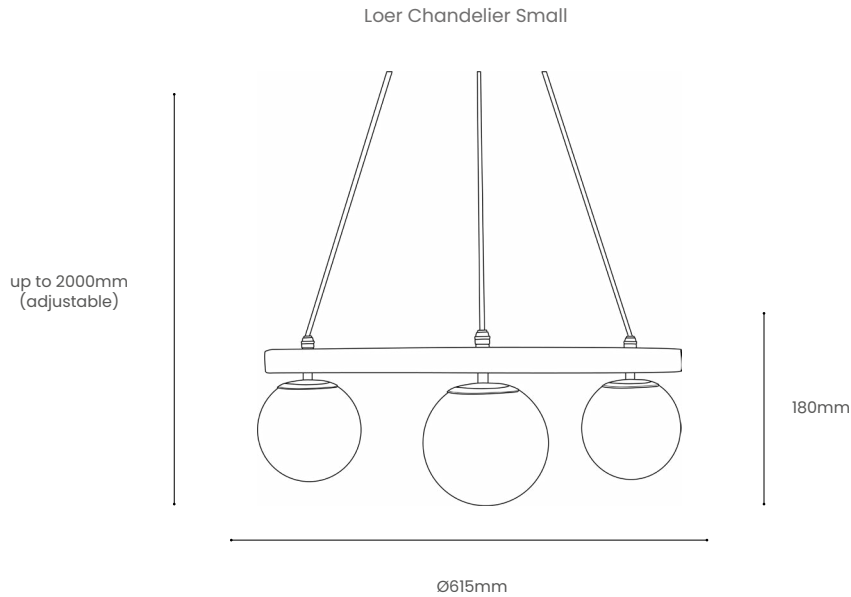

LOER CHANDELIER SMALL

Tom Raffield

Product Specification

Inspired by the elliptical orbits of the planets and moons that line the inner edges of our vast solar system, the Loer Lighting Range brings weightless illumination to any space it reaches. Combining beautiful translucent glass, sustainable steam bent ash wood and brushed metallic brass, the Loer showcases minimal, nature-inspired design at its finest.

Meaning 'Moon' in Cornish, the Loer Chandelier Small showcases three translucent glass orbs with clouded bands of warm celestial white light, each suspended from a sleek halo of supple ash wood. Held in place by brass detailed fixings that reflect the soft illustrious glow of the spherical globe when illuminated, the opulent Loer Chandelier Small looks equally as eye-catching when switched off. Creating a dynamic visual display, this contemporary circular chandelier can be adjusted to the perfect height using the clever adjustable cable design. Suited to an array of interiors and property styles, it disperses a comforting level of light around the room, making it the perfect centrepiece above dining tables, kitchen islands and a welcoming piece in spacious hallways.

Illuminate space. Seek the extraordinary.

Product Type : Chandelier Pendant	SKU	Wood types	Dimensions L x W x H (mm)		Weight (kg)	
			Unboxed	Boxed	Unboxed	Boxed
Loer Chandelier Small	TR-LOER-CHAN-A-SML	Ash	Ø615 x 180	600 x 350 x 600	3.25	5.95
Materials	Ash		Other materials Glass diffuser Brass bulb holder			
Finish	Non-toxic, hard wearing water based varnish - satin					
Ceiling kit options	Brushed brass ceiling rose and bulb holder	Ceiling kit Ceiling rose: Ø150mm E27 (240v)	Flex Flex colour: gold Flex length: 2m (Adjustable)	Recommended light bulb Max 9.5W LED		
Care information	Dusting your light regularly and with a light feather duster should keep your light looking clean, otherwise wipe with a damp cloth and remove any moisture with a dry cloth. Gentle furniture polishes can also be used.					
Additional information	- Suitable for use on 240v circuits. - Installation instructions included.					

Tom Raffield Ltd, F3 Church View Business Park, Bickland Water Rd, Falmouth TR11 4FZ, UK
tomraffield.com contact@tomraffield.com +44 (0) 1326 722725 #tomraffield @tomraffield

Due to the character of handcrafted natural products, all dimensions are approximate. Wood colour may slightly vary.
All products, prices and leadtimes are correct at time of print and are subject to change without notice.