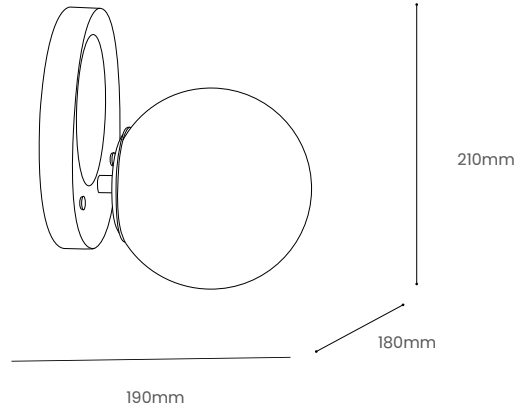

RAYA WALL LIGHT

Product Specification

Tom Raffield

Raya Wall Light

Inspired by the elliptical orbits of the planets and moons that line the inner edges of our vast solar system, the Raya Wall Light brings weightless illumination to any space it reaches. Combining beautiful translucent glass, sustainable steam bent ash wood and brushed metallic brass, the Raya showcases minimal, nature-inspired design at its finest.

Illuminate space. Seek the extraordinary.

Product Type : Wall Light	SKU	Wood types	Dimensions L x W x H (mm)		Weight (kg)	
			Unboxed	Boxed	Unboxed	Boxed
Raya Wall Light	TR-RAYA-WL-A	Ash	190 x 180 x 210	220 x 530 x 220	1.25	2.3
Materials	Ash 		Other materials Glass diffuser Brass bulb holder 			
Finish	Non-toxic, hard wearing water based varnish - satin					
Wiring Kit options	Brushed brass bulb holder 	Wiring Kit Back Plate: Ø180mm E27 (240v)	Flex Flex colour: gold  Flex length: 2.4m	Recommended light bulb Max 9.5W LED		
Care information	Dusting your light regularly and with a light feather duster should keep your light looking clean, otherwise wipe with a damp cloth and remove any moisture with a dry cloth. Gentle furniture polishes can also be used.					
Additional information	<ul style="list-style-type: none"> Suitable for use on 240v circuits. Installation instructions included. 					