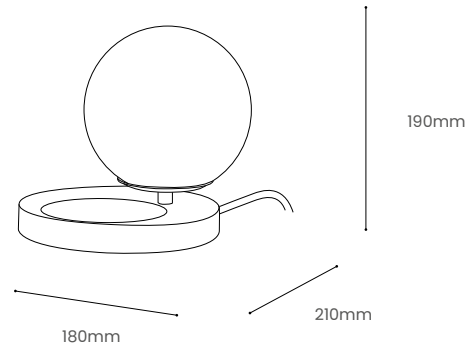

## Product Specification

Tom Raffield

Raya Table Light

Inspired by the elliptical orbits of the planets and moons that line the inner edges of our vast solar system, the Raya Table Light brings weightless illumination to any space it reaches. Combining beautiful translucent glass, sustainable steam bent ash wood and brushed metallic brass, the Loer showcases minimal, nature-inspired design at its finest.

Illuminate space. Seek the extraordinary.

Product Type : Table Light	SKU	Wood types	Dimensions L x W x H (mm)		Weight (kg)	
			Unboxed	Boxed	Unboxed	Boxed
Raya Table Light	TR-RAYA-TBL-A	Ash	210 x 180 x 190	220 x 530 x 220	1.25	2.3
Materials	Ash 		Other materials Glass diffuser  Brass bulb holder 			
Finish	Non-toxic, hard wearing water based varnish - satin					
Wiring Kit options	Brushed brass bulb holder 	Wiring Kit Back Plate: Ø180mm E27 (240v)	Flex Flex colour: gold  Flex length: 2.4m	Recommended light bulb Max 9.5W LED		
Care information	Dusting your light regularly and with a light feather duster should keep your light looking clean, otherwise wipe with a damp cloth and remove any moisture with a dry cloth. Gentle furniture polishes can also be used.					
Additional information	<ul style="list-style-type: none"> <li>Suitable for use on 240v circuits.</li> <li>Installation instructions included.</li> </ul>					